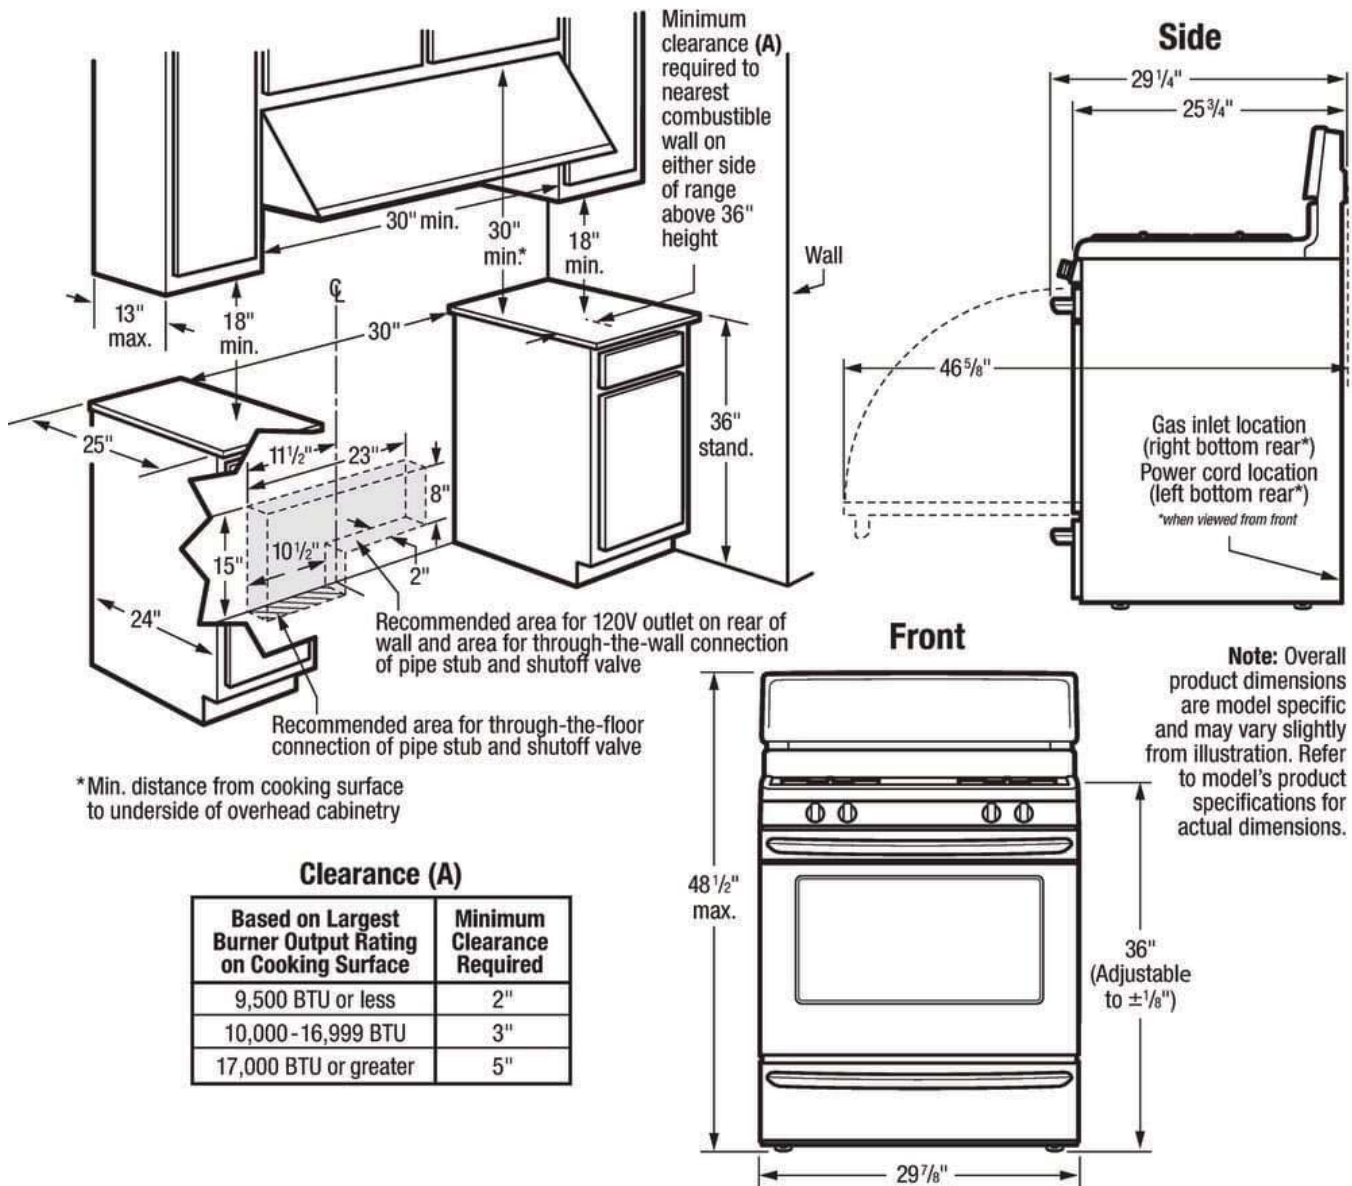

FCRG3051AS

Available Colors : Stainless Steel

Version : 08/19

Gas Ranges

30" Gas Range

Installation Drawing