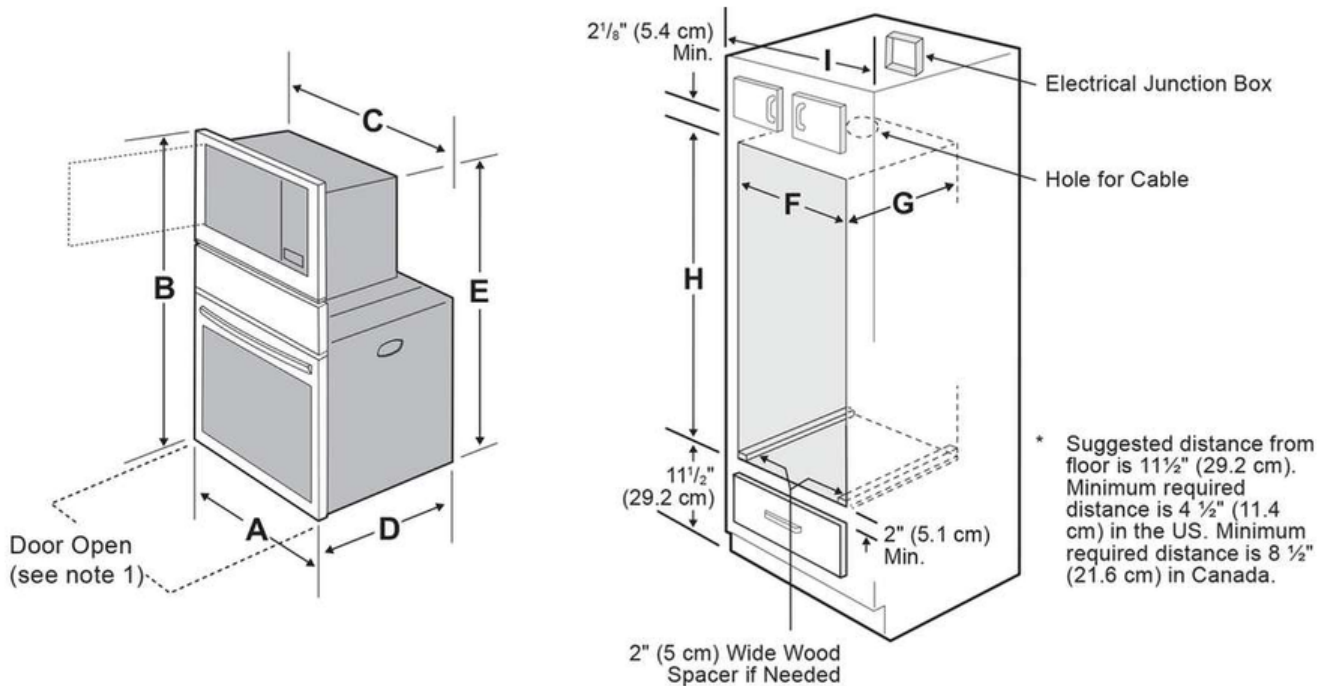

FCWM3027AS, FCWM3027AB, FCWM3027AD

Version : 02/22

NOTES:

1. Allow at least 22" (55.9cm) clearance in front of oven for door depth when it is open.
2. Dimension G (cutout depth) is critical to the proper installation of the built-in oven. If the oven decorative trim does not butt against the cabinet verify dimension G to assure it is the required depth.
3. For a cutout height greater than the maximum (H), add one 2" (5 cm) wide wood shim of appropriate height to each side of the opening under the appliance side rails. A trim kit may be purchased through a dealer, service, or on the brand website.

PRODUCT DIMENSIONS					
A	B	C	D		E
30" (76.2 cm)	42" (106.6 cm)	28 ⁷ / ₁₆ " (72.2 cm)	25 ³ / ₁₆ " (63.9 cm)		41 ¹ / ₈ " (104.6 cm)
CUTOUT DIMENSIONS AND CABINET WIDTH					
F		G. Min.	H		I
Min.	Max.		Min.	Max.	
28 ¹ / ₂ " (72.4 cm)	28 ³ / ₄ " (72.9 cm)	23 ⁵ / ₈ " (60.0 cm)	41 ¹ / ₄ " (104.6 cm)	42 ¹ / ₈ " (107.0 cm)	30 ¹ / ₈ " (76.5 cm) Min