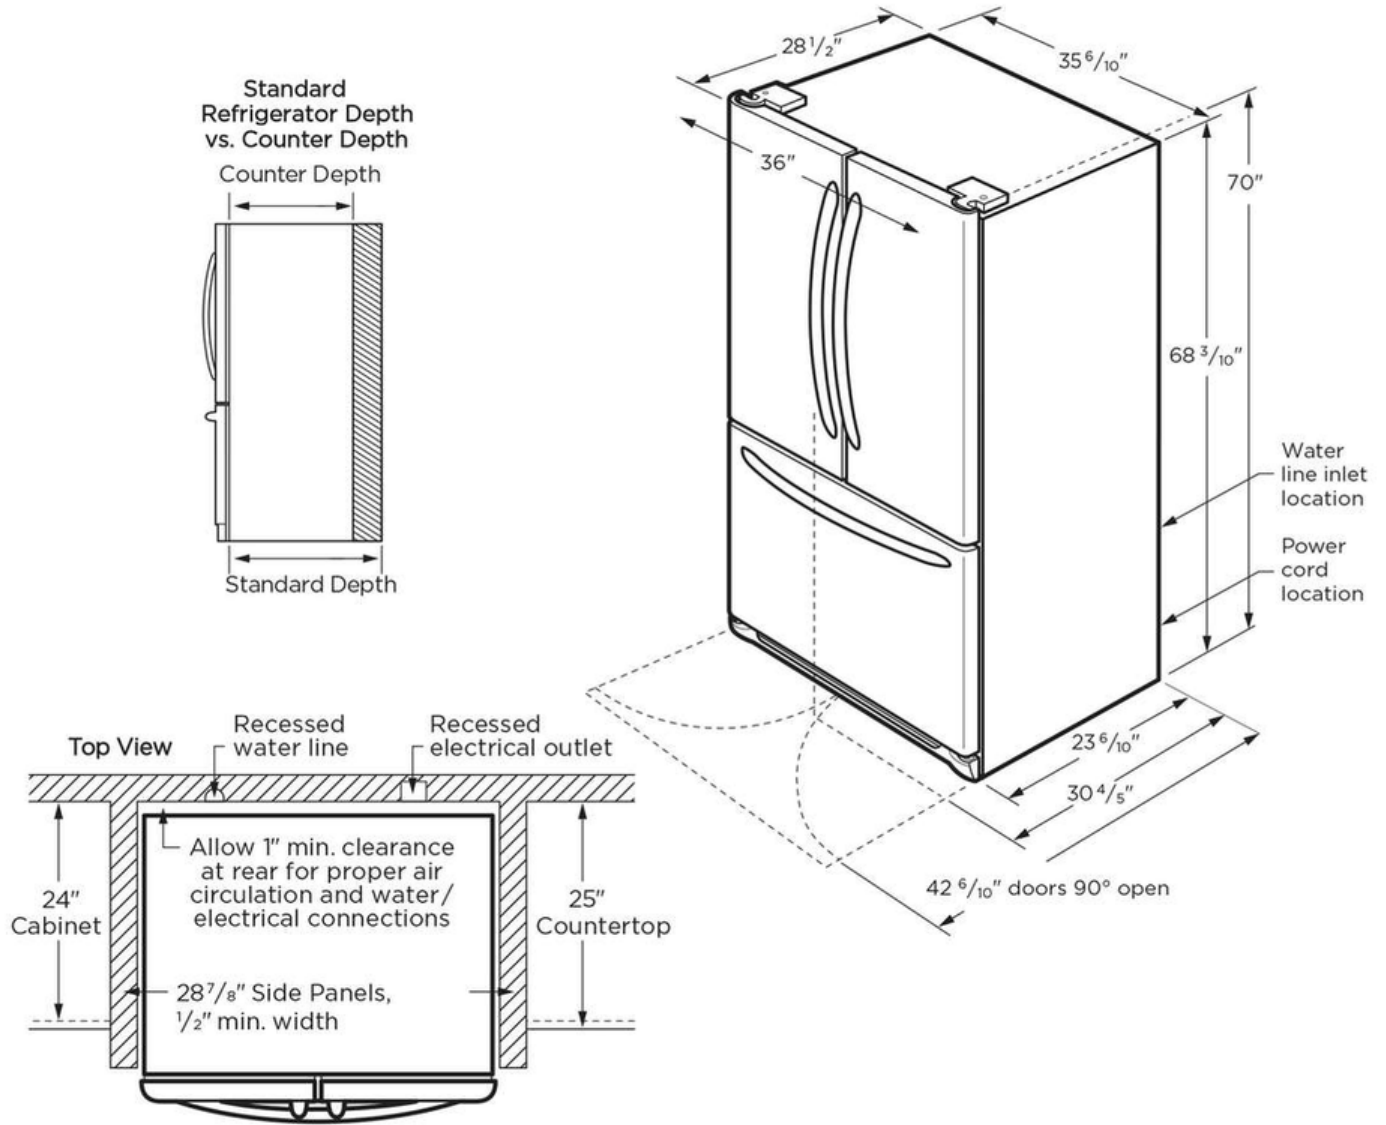

22.6 Cu. Ft. Counter-Depth French Door Refrigerator

FRFC2323AS

Version : 11/21

Note: For planning purposes only. Always consult local and national electric, gas and plumbing codes.

Refer to Product Installation Guide for detailed installation instructions on the web at frigidaire.com / frigidaire.ca

Specifications subject to change. Accessories information available on the web at frigidaire.com / frigidaire.ca