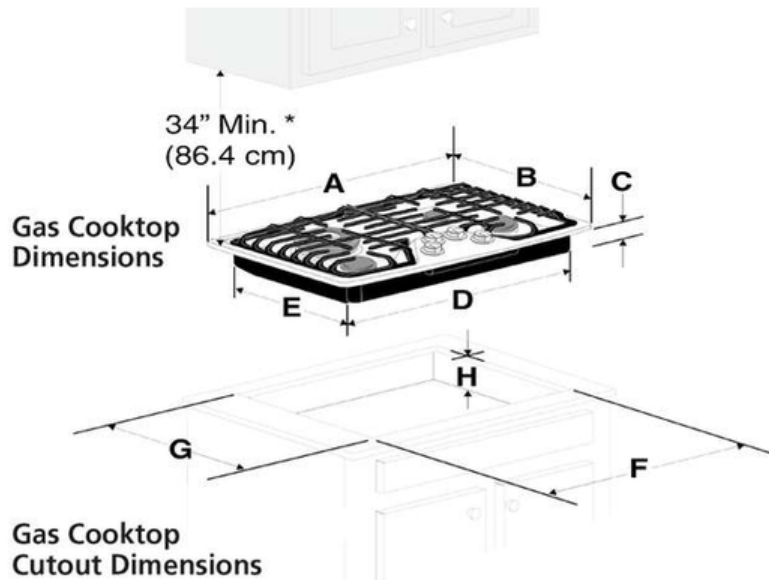

Display

Control Location	Front
------------------	-------

Exterior

Backlit Knobs	Yes
---------------	-----

Dimensions and Volume

Height	2 7/16"
Width	30"
Depth	21"
Cutout Height	7 1/2"
Minimum Cutout Width	27 1/4"
Minimum Cutout Depth	19"
Maximum Cutout Width	29 5/16"
Maximum Cutout Depth	20"

GCCG3048AS, GCCG3048AB

Version : 04/22

Figure 1

PRODUCT DIMENSIONS					
MODEL	A. WIDTH	B. DEPTH	C. HEIGHT	D. BOX WIDTH	E. BOX DEPTH
30" Gas Cooktop	30" (76.2 cm)	21" (53.3 cm)	2 7/16" (6.2 cm)	27" (68.6 cm)	18 7/8" (47.9 cm)

CUTOUT DIMENSIONS					H. HEIGHT BELOW COOKTOP
MODEL	F. WIDTH		G. DEPTH		
	MINIMUM	MAXIMUM	MINIMUM	MAXIMUM	
30" Gas Cooktop	27 1/4 (69.2 cm)	29 5/16" (74.3 cm)	19" (48.3 cm)	20" (50.8 cm)	7.5" (19.0 cm)