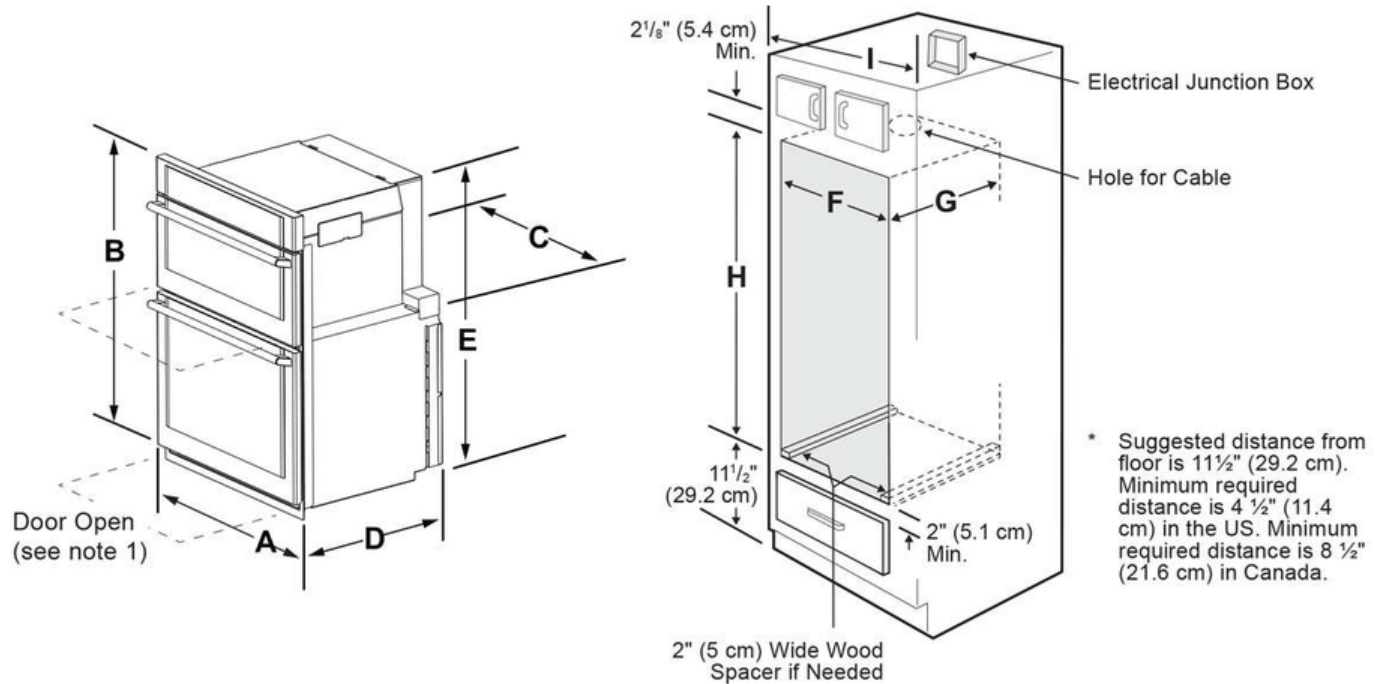

GCWM3067AF, GCWM3067AD

Version : 10/21

NOTES:

1. Allow at least 22" (55.9cm) clearance in front of oven for door depth when it is open.
2. Dimension G (cutout depth) is critical to the proper installation of the built-in oven. If the oven decorative trim does not butt against the cabinet verify dimension G to assure it is the required depth.
3. For a cutout height greater than the maximum (H), add one 2"(5 cm) wide wood shim of appropriate height to each side of the opening under the appliance side rails. A trim kit may be purchased through a dealer, service, or on the brand website.

PRODUCT DIMENSIONS					
A	B	C	D		E
30" (76.2 cm)	41 ⁹ / ₁₆ " (105.61 cm)	28 ⁷ / ₁₆ " (72.2 cm)	25 ³ / ₁₆ " (63.9 cm)		40 ¹ / ₂ " (102.9 cm)
CUTOUT DIMENSIONS AND CABINET WIDTH					
F		G. Min.	H		I
Min.	Max.		Min.	Max.	
28 ¹ / ₂ " (72.4 cm)	28 ³ / ₄ " (72.9 cm)	23 ⁵ / ₈ " (60.0 cm)	40 ¹ / ₂ " (103.0 cm)	41 ¹ / ₂ " (105.4 cm)	30 ¹ / ₈ " (76.5 cm) Min