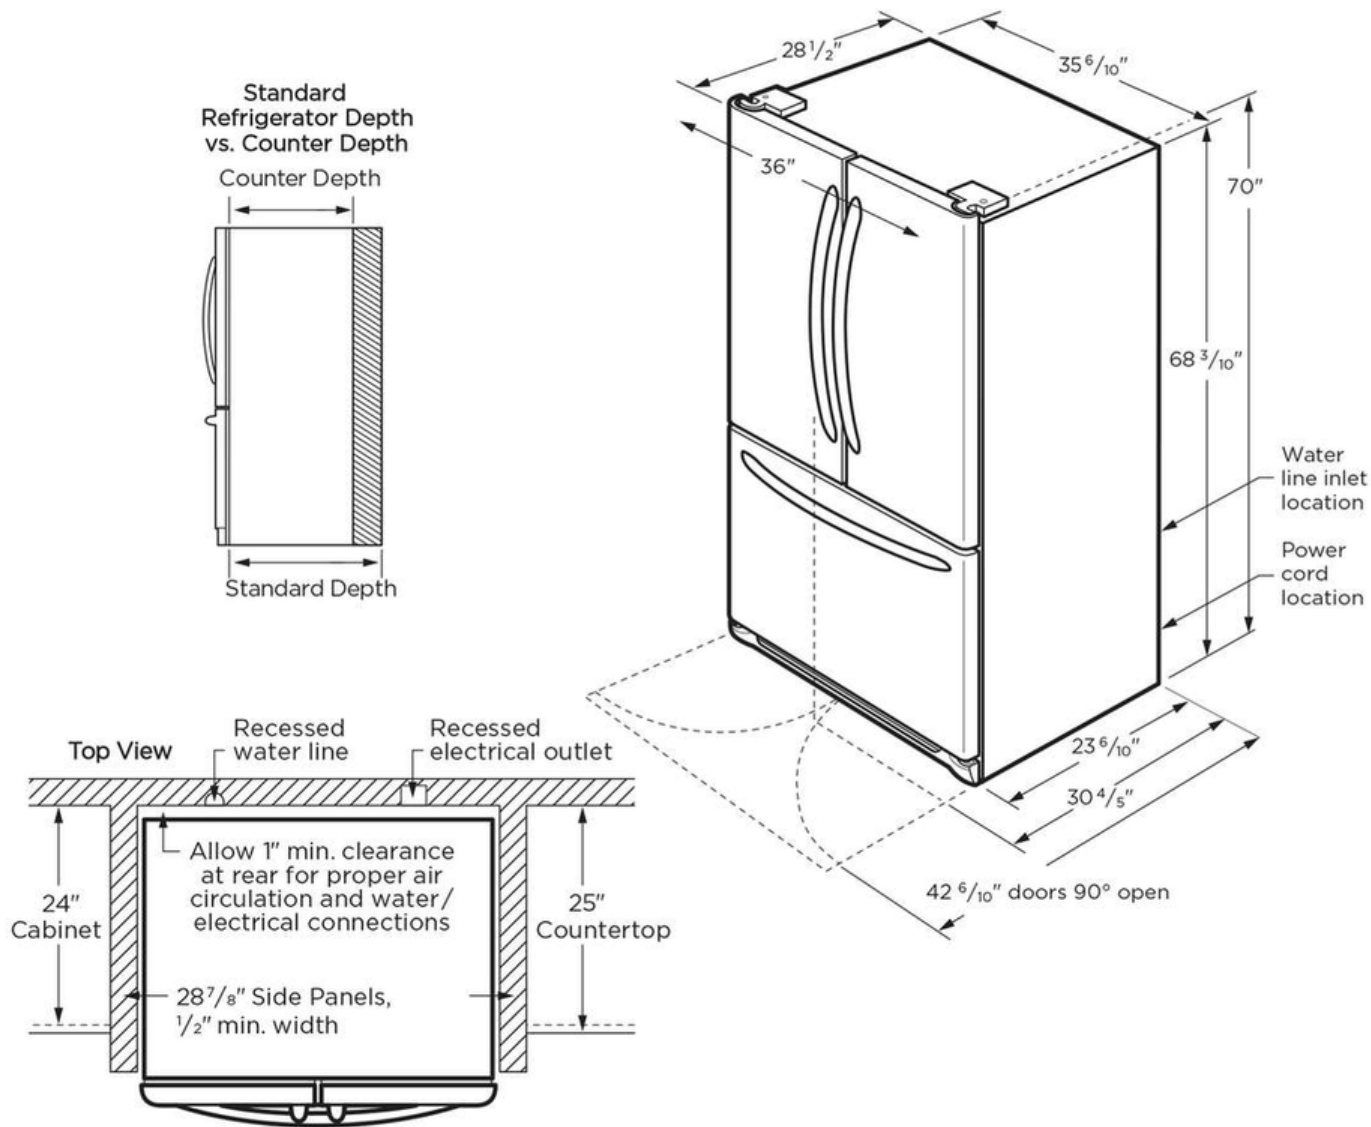

Frigidaire Gallery

23.3 Cu. Ft. Counter-Depth French Door Refrigerator

GRFG2353AF

Version : 11/21

Note: For planning purposes only. Always consult local and national electric, gas and plumbing codes.

Refer to Product Installation Guide for detailed installation instructions on the web at frigidaire.com / frigidaire.ca

Specifications subject to change. Accessories information available on the web at frigidaire.com / frigidaire.ca

USA • 10200 David Taylor Drive • Charlotte, NC 28262 • 1-800-FRIGIDAIRE • frigidaire.com

CANADA • 5855 Terry Fox Way • Mississauga, ON L5V 3E4 • 1-800-265-8352 • frigidaire.ca