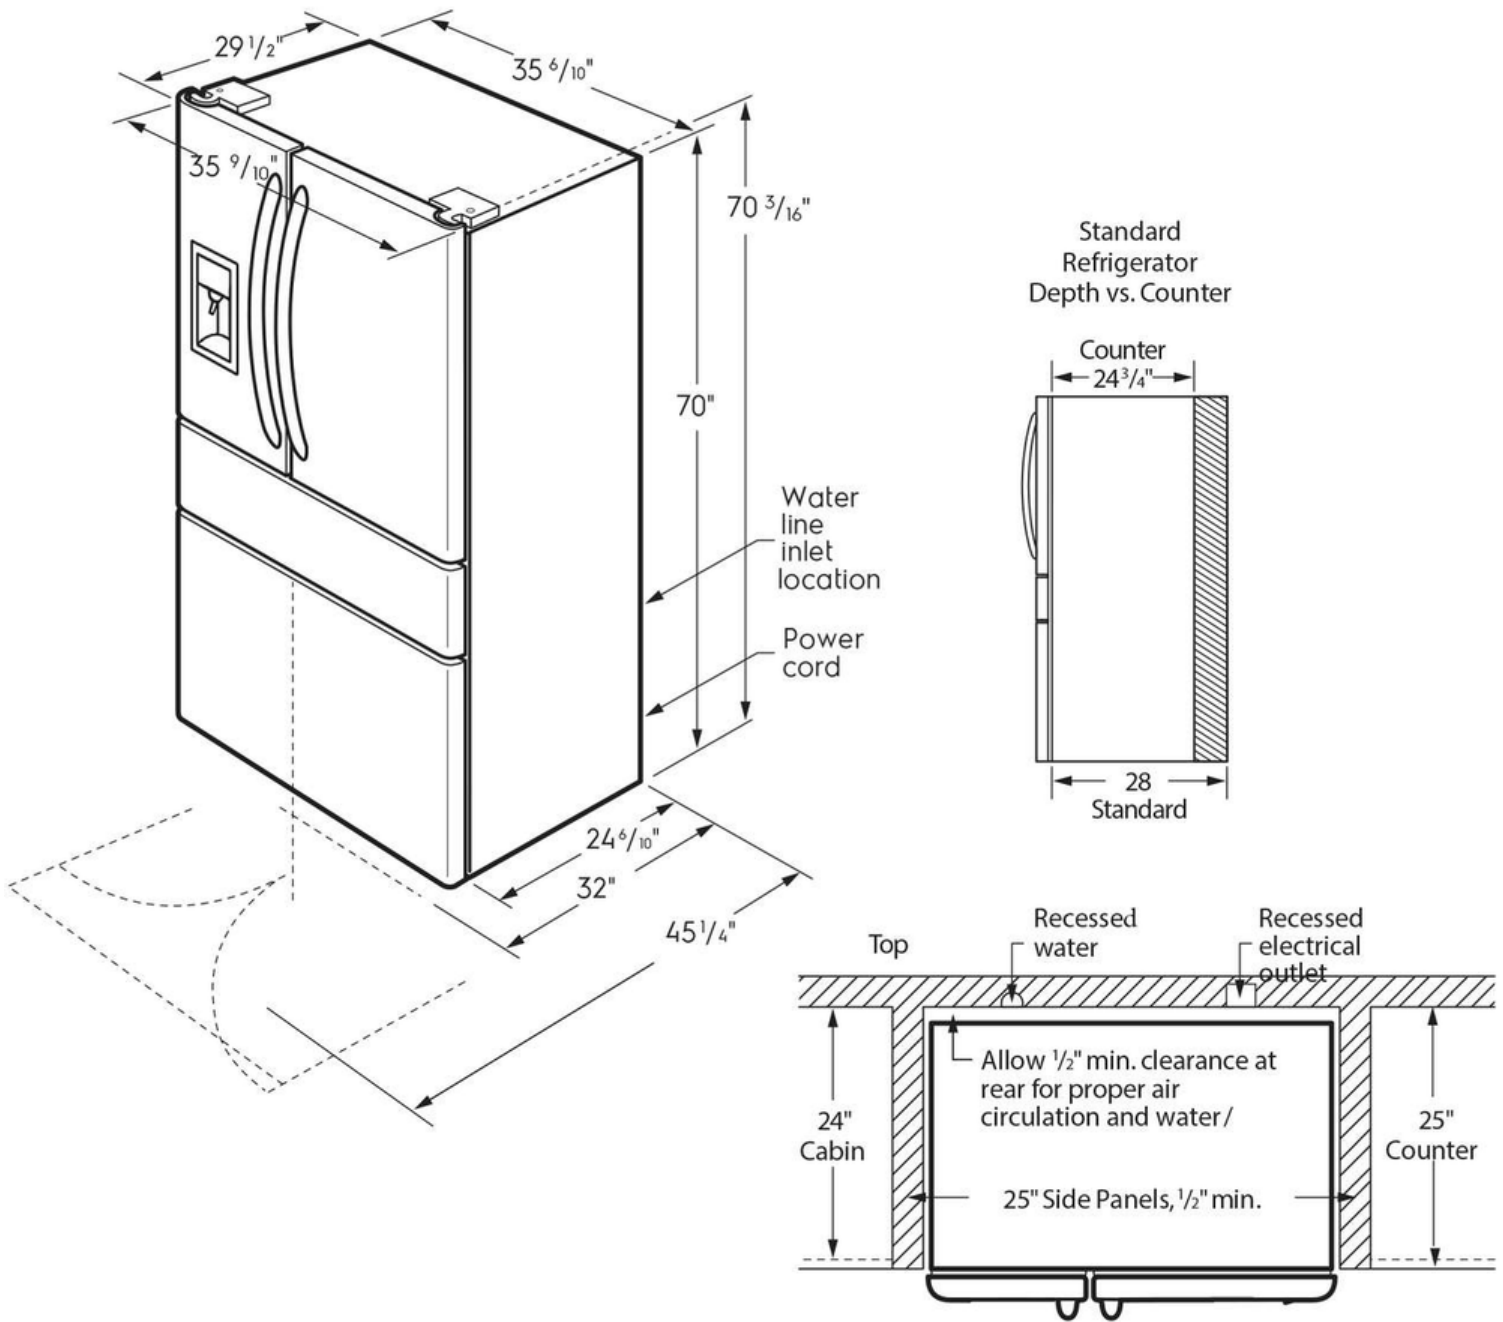

Frigidaire Gallery

21.5 Cu. Ft. Counter-Depth 4-Door French Door Refrigerator

GRMC2273CF, GRMC2273CD

Version : 04/22

Note: For planning purposes only. Always consult local and national electric, gas and plumbing codes.

Refer to Product Installation Guide for detailed installation instructions on the web at frigidaire.com / frigidaire.ca

Specifications subject to change. Accessories information available on the web at frigidaire.com / frigidaire.ca

USA • 10200 David Taylor Drive • Charlotte, NC 28262 • 1-800-FRIGIDAIRE • frigidaire.com

CANADA • 5855 Terry Fox Way • Mississauga, ON L5V 3E4 • 1-800-265-8352 • frigidaire.ca