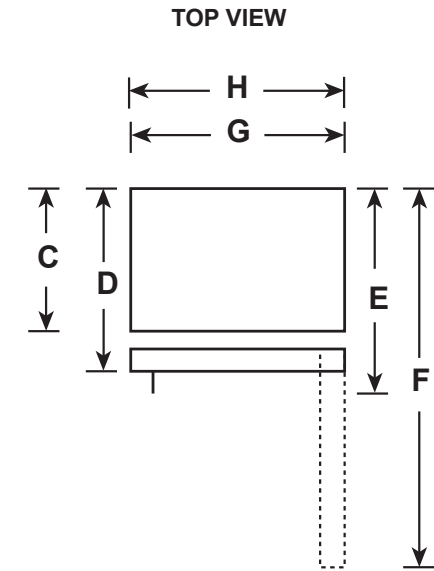

GTS22KGN/KMN/KSN

GE® 21.9 Cu. Ft. Top-Freezer Refrigerator

DIMENSIONS AND INSTALLATION INFORMATION (IN INCHES)

OVERALL DIMENSIONS	Height to top of hinge (in.) A	66-3/8
	Height to top of case (in.) B	65-7/8
	Case depth without door (in.) C	28-5/8
	Case depth less door handle (in.) D	32-3/8
	Case depth with door handle (in.) E	34-1/2
	Depth with fresh food door open 90° (in.) F	63-1/2
	Width (in.) G	32-3/4
	Width with door open 90° with door handle (in.) H	35-3/8
AIR CLEARANCES	Each side (in.)	3/4
	Top (in.)	1
	Back (in.)	2

Edge-to-edge glass shelves – Enjoy a polished look and easy-access cleaning with edge-to-edge shelves that extend the full width of the refrigerator

Adjustable glass freezer shelf – Provides the flexibility to organize your frozen food items