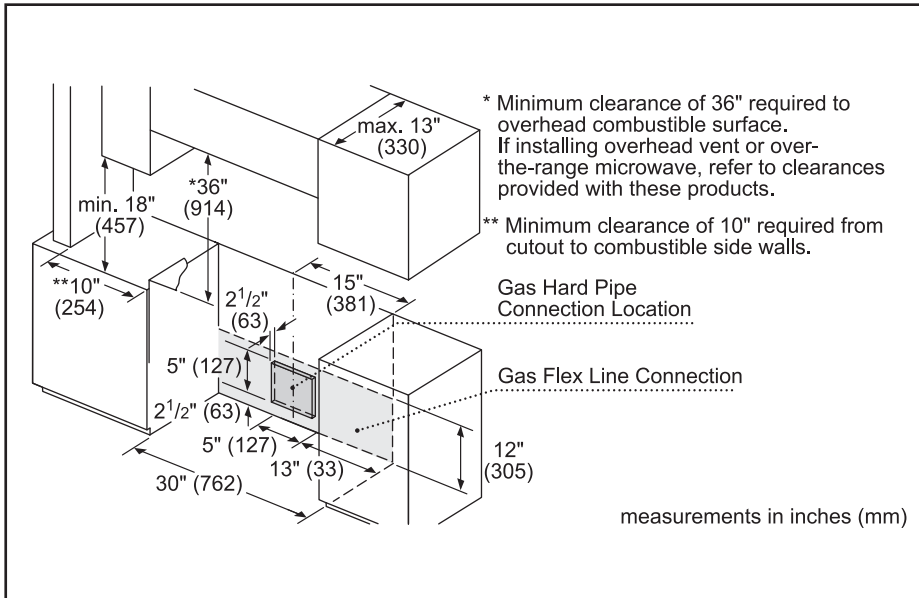

30" Gas Slide-in Range

Benchmark® Series – Stainless Steel HGIP056UC

Installation Details

Accessories: To purchase Bosch accessories, cleaners & parts please visit www.bosch-home.com/us/store or call 1-800-944-2904 (Mon to Fri 5 am to 6 pm PST, Sat 6 am to 3 pm PST).

Notes: All height, width and depth dimensions are shown in inches. BSH reserves the absolute and unrestricted right to change product materials and specifications, at any time, without notice. Consult the product's installation instructions for final dimensional data and other details prior to making cutout.

Warranties: Please see Use & Care manual or Bosch website for statement of limited warranty.

For more information on our entire line of products, go to www.bosch-home.com/us or call 1-800-944-2904

© BSH Home Appliances Corporation. All rights reserved. Bosch is a registered trademark of Robert Bosch GmbH.