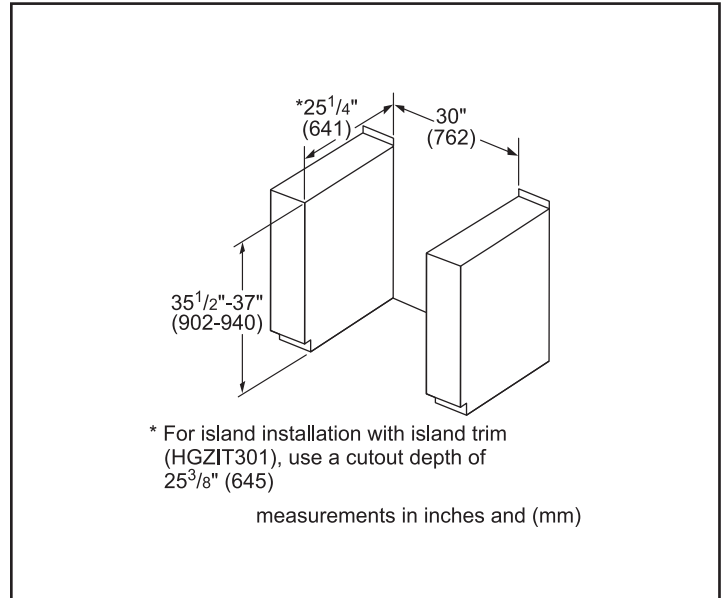

30" Gas Slide-in Range

Benchmark® Series – Stainless Steel HGIP056UC

Installation Details

Accessories: To purchase Bosch accessories, cleaners & parts please visit www.bosch-home.com/us/store or call 1-800-944-2904 (Mon to Fri 5 am to 6 pm PST, Sat 6 am to 3 pm PST).

Notes: All height, width and depth dimensions are shown in inches. BSH reserves the absolute and unrestricted right to change product materials and specifications, at any time, without notice. Consult the product's installation instructions for final dimensional data and other details prior to making cutout.

Warranties: Please see Use & Care manual or Bosch website for statement of limited warranty.

For more information on our entire line of products, go to www.bosch-home.com/us or call 1-800-944-2904

© BSH Home Appliances Corporation. All rights reserved. Bosch is a registered trademark of Robert Bosch GmbH.