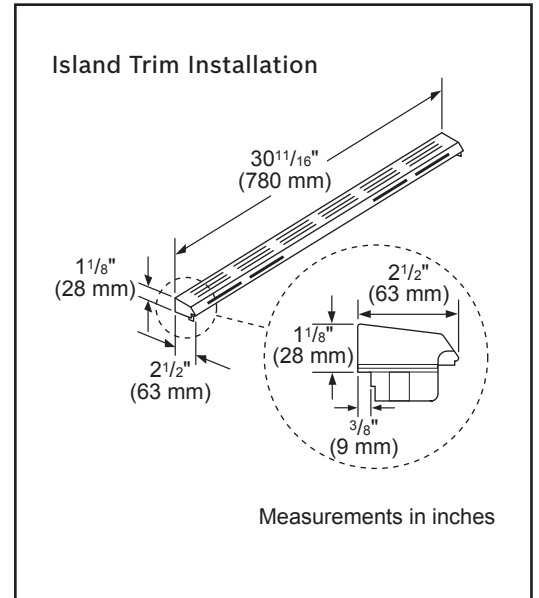

30" Gas Slide-in Range

Benchmark® Series – Stainless Steel HGIP056UC

Installation Details

Accessories: To purchase Bosch accessories, cleaners & parts please visit www.bosch-home.com/us/store or call 1-800-944-2904 (Mon to Fri 5 am to 6 pm PST, Sat 6 am to 3 pm PST).

Notes: All height, width and depth dimensions are shown in inches. BSH reserves the absolute and unrestricted right to change product materials and specifications, at any time, without notice. Consult the product's installation instructions for final dimensional data and other details prior to making cutout.

Warranties: Please see Use & Care manual or Bosch website for statement of limited warranty.

For more information on our entire line of products, go to www.bosch-home.com/us or call 1-800-944-2904

© BSH Home Appliances Corporation. All rights reserved. Bosch is a registered trademark of Robert Bosch GmbH.