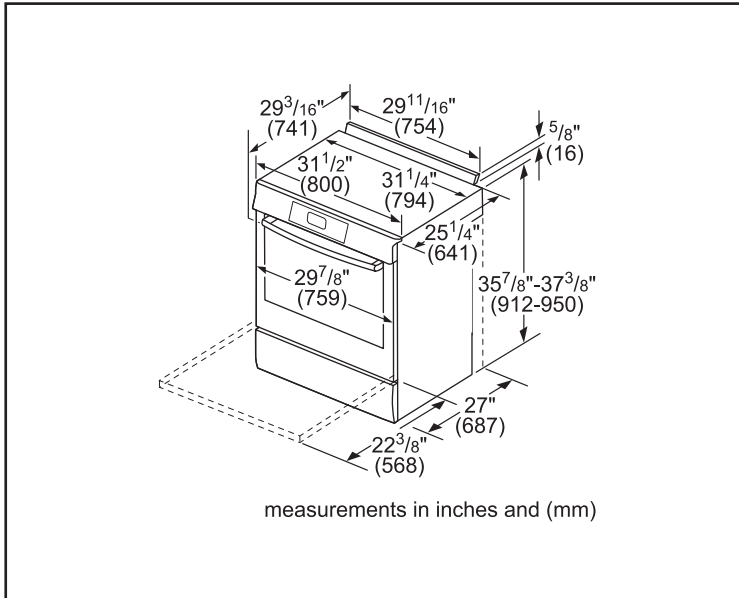

30" Gas Slide-in Range

Benchmark® Series – Stainless Steel HGIP056UC

Installation Details

Accessories: To purchase Bosch accessories, cleaners & parts please visit www.bosch-home.com/us/store or call 1-800-944-2904 (Mon to Fri 5 am to 6 pm PST, Sat 6 am to 3 pm PST).

Notes: All height, width and depth dimensions are shown in inches. BSH reserves the absolute and unrestricted right to change product materials and specifications, at any time, without notice. Consult the product's installation instructions for final dimensional data and other details prior to making cutout.

Warranties: Please see Use & Care manual or Bosch website for statement of limited warranty.

For more information on our entire line of products, go to www.bosch-home.com/us or call 1-800-944-2904

© BSH Home Appliances Corporation. All rights reserved. Bosch is a registered trademark of Robert Bosch GmbH.