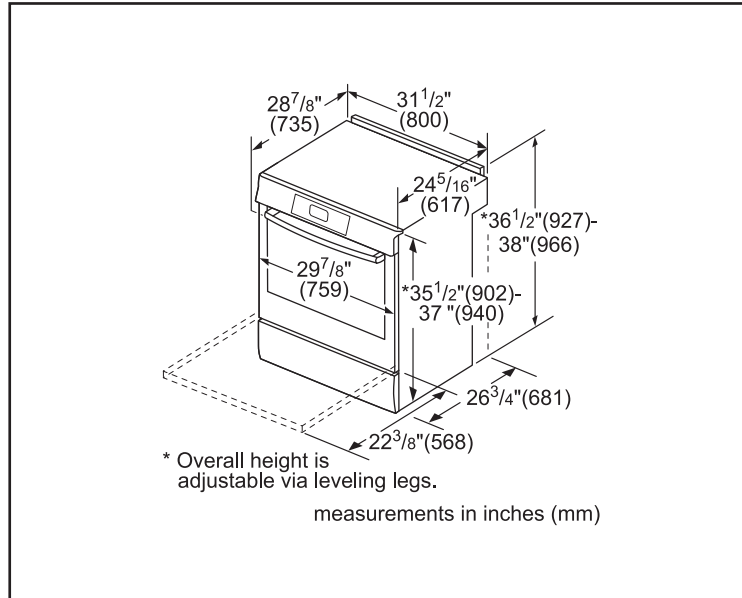

30" Induction Slide-in Range

800 Series – Black Stainless Steel HII8047U

Installation Details

Accessories: To purchase Bosch accessories, cleaners & parts please visit www.bosch-home.com/us/store or call 1-800-944-2904 (Mon to Fri 5 am to 6 pm PST, Sat 6 am to 3 pm PST).

Notes: All height, width and depth dimensions are shown in inches. BSH reserves the absolute and unrestricted right to change product materials and specifications, at any time, without notice. Consult the product's installation instructions for final dimensional data and other details prior to making cutout.

Warranties: Please see Use & Care manual or Bosch website for statement of limited warranty.

For more information on our entire line of products, go to www.bosch-home.com/us or call 1-800-944-2904

© BSH Home Appliances Corporation. All rights reserved. Bosch is a registered trademark of Robert Bosch GmbH.