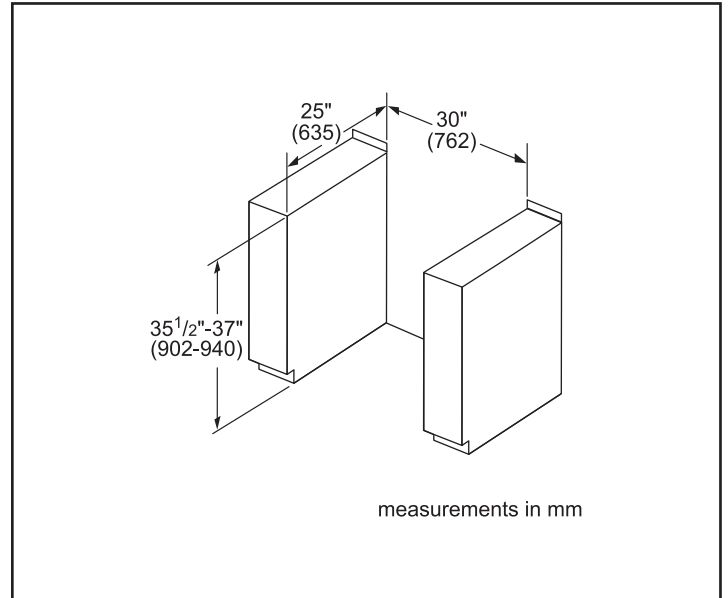

30" Induction Slide-in Range

800 Series – Black Stainless Steel HII8047U

Installation Details

Accessories: To purchase Bosch accessories, cleaners & parts please visit www.bosch-home.com/us/store or call 1-800-944-2904 (Mon to Fri 5 am to 6 pm PST, Sat 6 am to 3 pm PST).

Notes: All height, width and depth dimensions are shown in inches. BSH reserves the absolute and unrestricted right to change product materials and specifications, at any time, without notice. Consult the product's installation instructions for final dimensional data and other details prior to making cutout.

Warranties: Please see Use & Care manual or Bosch website for statement of limited warranty.

For more information on our entire line of products, go to www.bosch-home.com/us or call 1-800-944-2904

© BSH Home Appliances Corporation. All rights reserved. Bosch is a registered trademark of Robert Bosch GmbH.