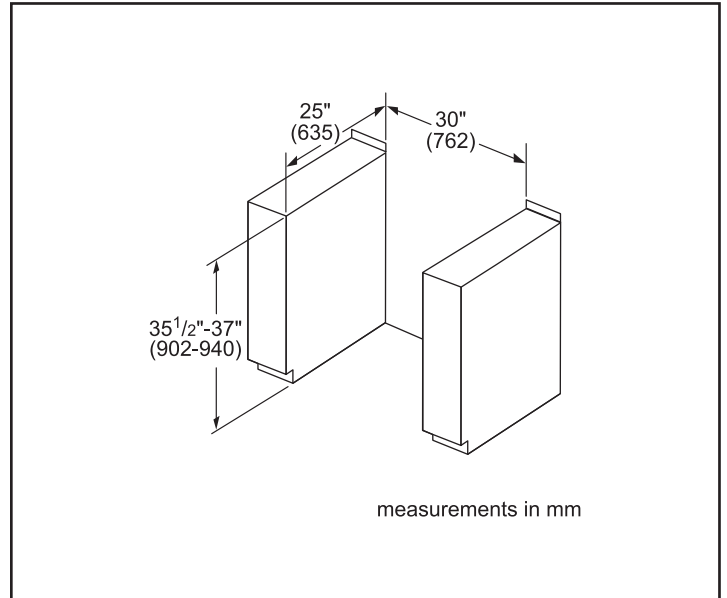

30" Induction Slide-in Range

Benchmark® Series – Stainless Steel HIIP057U

Installation Details

Accessories: To purchase Bosch accessories, cleaners & parts please visit www.bosch-home.com/us/store or call 1-800-944-2904 (Mon to Fri 5 am to 6 pm PST, Sat 6 am to 3 pm PST).

Notes: All height, width and depth dimensions are shown in inches. BSH reserves the absolute and unrestricted right to change product materials and specifications, at any time, without notice. Consult the product's installation instructions for final dimensional data and other details prior to making cutout.

Warranties: Please see Use & Care manual or Bosch website for statement of limited warranty.

For more information on our entire line of products, go to www.bosch-home.com/us or call 1-800-944-2904

© BSH Home Appliances Corporation. All rights reserved. Bosch is a registered trademark of Robert Bosch GmbH.