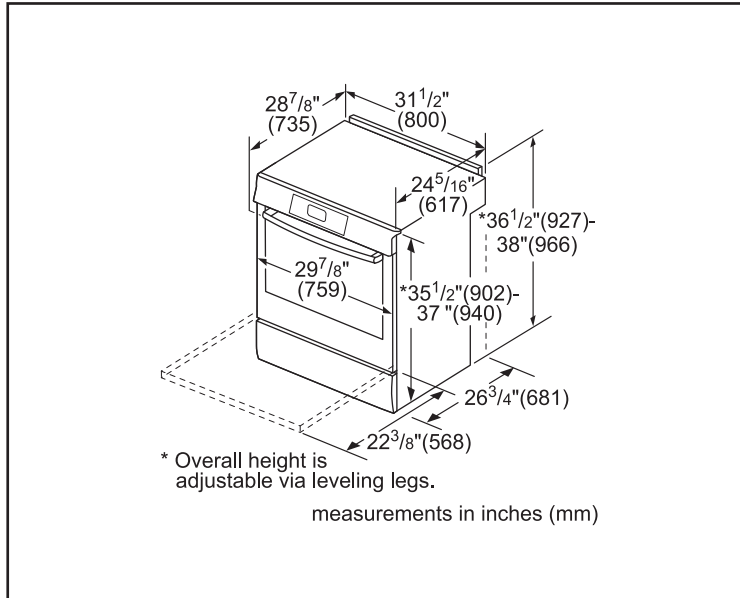

30" Induction Slide-in Range

Benchmark® Series – Stainless Steel HIIP057U

Installation Details

Accessories: To purchase Bosch accessories, cleaners & parts please visit www.bosch-home.com/us/store or call 1-800-944-2904 (Mon to Fri 5 am to 6 pm PST, Sat 6 am to 3 pm PST).

Notes: All height, width and depth dimensions are shown in inches. BSH reserves the absolute and unrestricted right to change product materials and specifications, at any time, without notice. Consult the product's installation instructions for final dimensional data and other details prior to making cutout.

Warranties: Please see Use & Care manual or Bosch website for statement of limited warranty.

For more information on our entire line of products, go to www.bosch-home.com/us or call 1-800-944-2904

© BSH Home Appliances Corporation. All rights reserved. Bosch is a registered trademark of Robert Bosch GmbH.