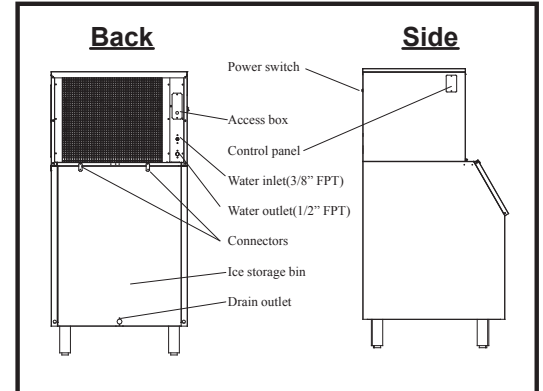

The MIM452 is an extremely reliable and efficient commercial ice maker that produces up to 460 pounds of ice per day. Stainless steel construction provides durability to a unit that is low-maintenance and easy to clean. The unit produces crystal clear ice cubes that work great for applications in restaurants, bars, hotels, grocery stores, and more. Stackable with optional kit. This model is NSF and UL approved for commercial use.

Maxx Ice's continuing commitment to quality products may mean a change in specification or pricing without notice.

MAXX ICE

Model MIM452

PLAN VIEW

Specifications

	Model	Ice Shape	Ice Production 24 Hours		Power Usage kWh/100 lbs. @90°Air/70°F	Water Usage/ 100 lbs. 45.4 kgs. of Ice
			70°Air/ 50°F Water	90°Air/ 70°F Water		
AIR-COOLED	MIM452	dice 	460 lbs.	368 lbs,	1 Ph	Potable Water
			206 kgs.	164 kgs.	7.1 kwh/100 lbs.	16 Gal.
						60.6 L

- Up to 460 lb (209 kg) daily ice production (based on 50/70° F)
- Produces crystal clear slab ice cubes
- Stainless steel exterior
- Advanced electronic controls
- Easy to use automatic cleaning setting
- Air-cooled condenser
- Stackable with optional kit
- Designed for commercial use
- Easily mounted on ice bins (ice bin not included)
- Requires use of a drain. Water filter recommended.