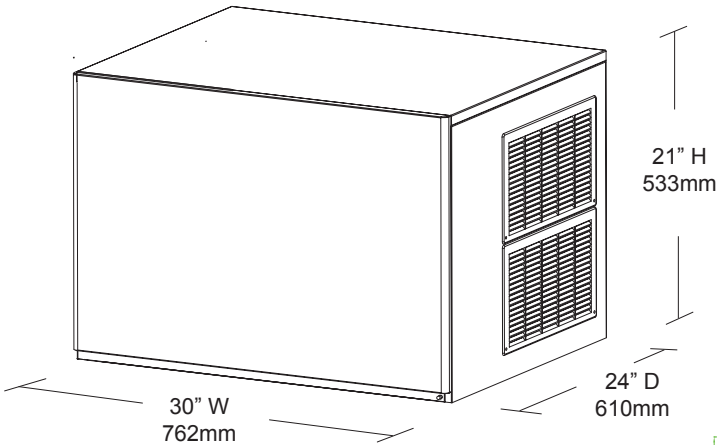

Model MIM452

Project Name:	
Location:	
Item:	Qty:
Model:	

Modular Ice Maker

Model MIM452

(Shown on bin, model MIB400, which is not included.)
 Model MIB400 dimensions: 30" W x 31 1/2" D x 40" H
 762mm W x 800mm D x 1016mm H

FEATURE LIST	
Model:	MIM452
Description:	Modular Ice Maker
Voltage:	120V/60Hz/1Ph, 220V/50Hz/1Ph
Amps:	15.3
Ice Type:	Slab Cube
Ice Cube Size:	3/4" x 3/4" x 1" 19mm x 19mm x 25mm
Unit Weight:	130 lb / 59 kg
Unit Dimensions:	30" W x 24" D x 21" H 762mm W x 610mm D x 533mm H
Shipping Weight:	148 lb / 67 kg
Shipping Dimensions:	32" W x 26" D x 22" H 813mm W x 660mm D x 559mm H

The MIM452 is an extremely reliable and efficient commercial ice maker that produces up to 460 pounds of ice per day. Stainless steel construction provides durability to a unit that is low-maintenance and easy to clean. The unit produces crystal clear ice cubes that work great for applications in restaurants, bars, hotels, grocery stores, and more. Stackable with optional kit. This model is NSF and UL approved for commercial use.

Maxx Ice's continuing commitment to quality products may mean a change in specification or pricing without notice.

MAXX ICE

Model MIM452

PLAN VIEW

Specifications

	Model	Ice Shape	Ice Production 24 Hours		Power Usage kWh/100 lbs. @90°Air/70°F	Water Usage/ 100 lbs. 45.4 kgs. of Ice
			70°Air/ 50°F Water	90°Air/ 70°F Water		
AIR-COOLED	MIM452	dice 	460 lbs.	368 lbs,	1 Ph	Potable Water
			206 kgs.	164 kgs.	7.1 kwh/100 lbs.	16 Gal.
						60.6 L