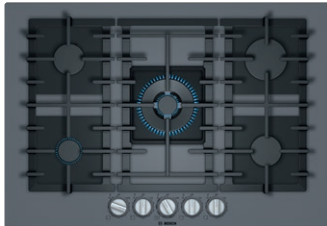

30" Gas Cooktop

Benchmark® Series – Gray Tempered Glass NGMP077UC

NGMP077UC
Gray Tempered Glass

The tempered glass gas cooktop with FlameSelect® – achieve consistent cooking results thanks to nine precisely defined power levels.

Features & Benefits

FlameSelect® – allows for a precise adjustment of the flame size with nine defined power levels

Dual flame power burner with two heat options, quickly boil water or maintain a precise simmer