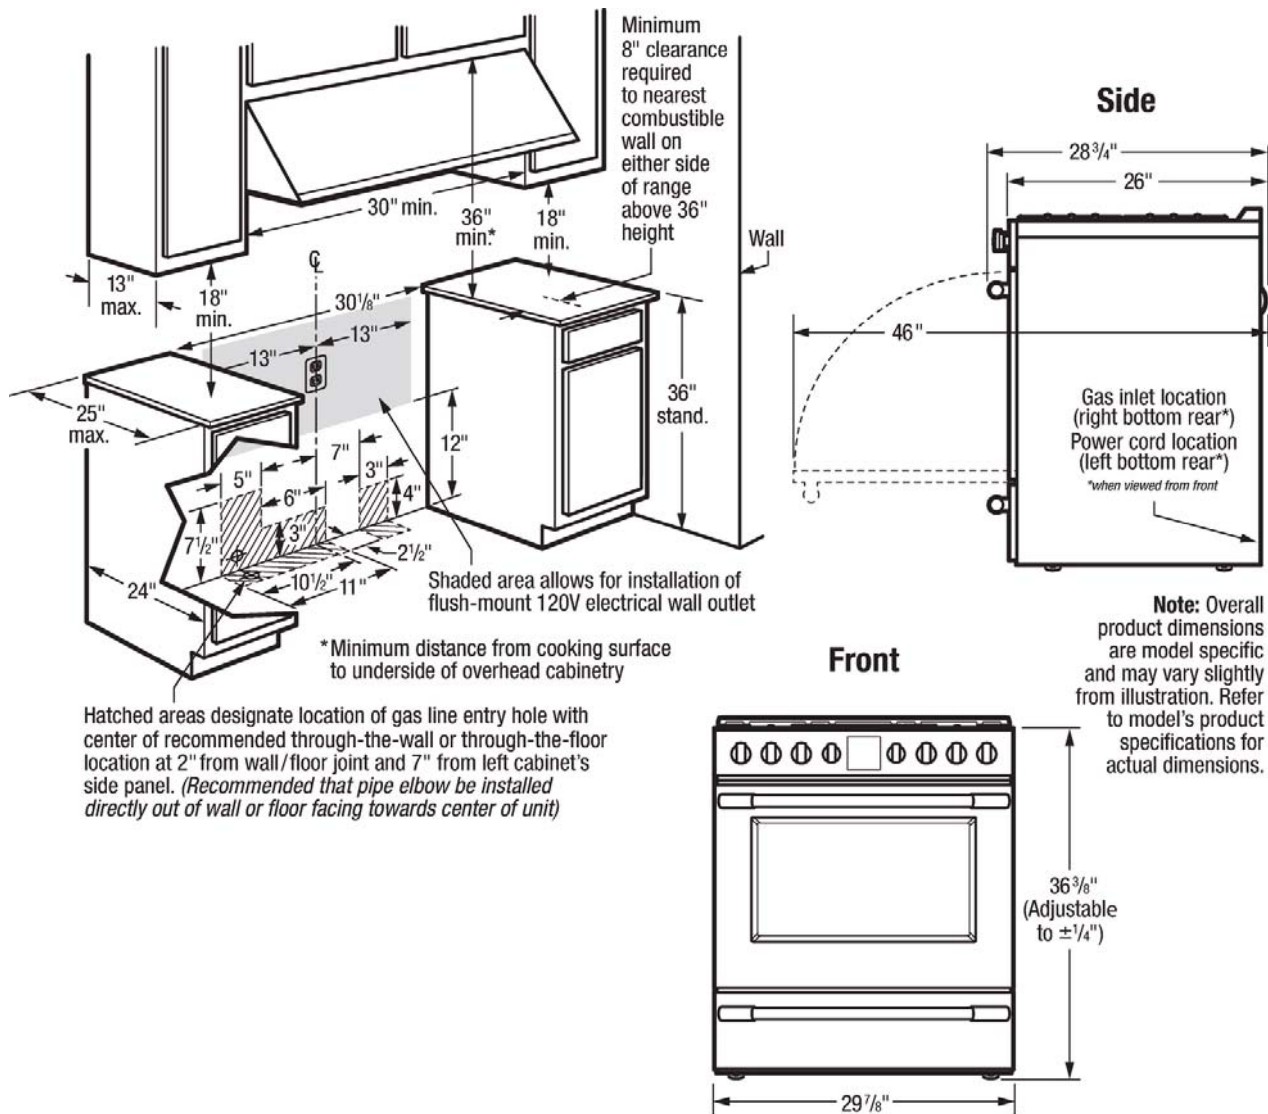

FRIGIDAIRE

PROFESSIONAL

PCFG3078AF

Available Colors : Stainless Steel

Version : 03/20

Gas Ranges

30" Front Control Freestanding Air Fry Range

Installation Drawing

FRIGIDAIRE

USA • 10200 David Taylor Drive • Charlotte, NC 28262 • 1-800-FRIGIDAIRE • frigidaire.com
CANADA • 5855 Terry Fox Way • Mississauga, ON L5V 3E4 • 1-800-265-8352 • frigidaire.ca