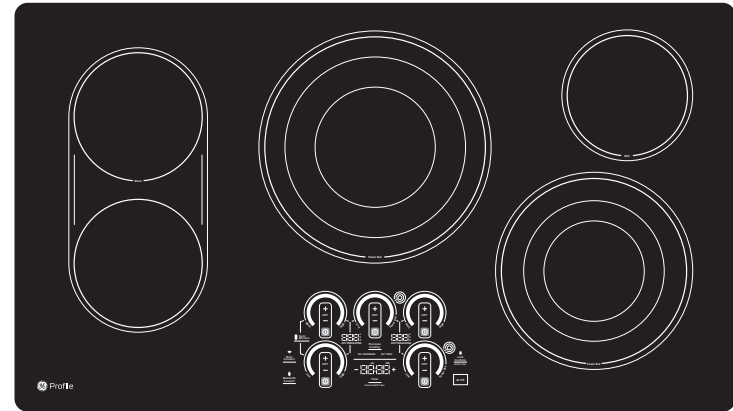

FEATURES AND BENEFIT

Power Boil on Tri- and Dual-Ring Elements

Precision Temperature Control

Guided Cooking

Glide Touch Controls - 19 Control Levels

Easy Clean Surface

Smart Cookware Rebate for 11" Smart Pan

Built-in WiFi

Synchronized Elements

Chef Connect

Keep Warm Setting

Control Lock

Hot Surface Indicator Lights

Fit Guarantee

Model PEP9036DTBB - Black on black

*OPTIONAL STAINLESS STEEL CLAD ALUMINUM GRIDDLE

Achieve even results with this lightweight griddle, tailored to fit GE SyncBurners. Order part number JXGRIDL1.

GUARANTEED FIT

Replacing a similar cooktop from GE Appliances or another brand? GE cooktops are guaranteed for an exact fit or GE Appliances will pay up to \$100 toward modifications.