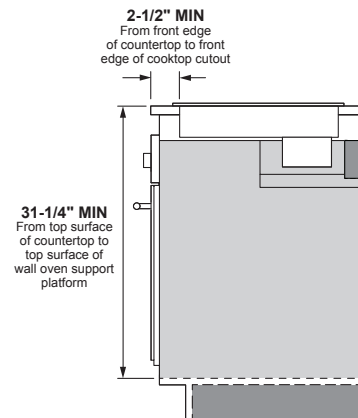

PEP9036DT

GE Profile™ 36" Built-In Touch-Control Electric Cooktop

DIMENSIONS AND INSTALLATION INFORMATION (IN INCHES)

IMPORTANT: Requires a 5" free area between the bottom of the cooktop to any combustible material, i.e., shelving. Free area not required when installing wall oven underneath cooktop. Refer to installation instructions. Requires a 15" minimum from cooktop to adjacent overhead cabinets. Units are furnished with a 48" flexible armored cable.

NOTE: 36" Ribbon cooktops are approved for use over select GE 30" Single Wall Ovens and Warming Drawers. Refer to cooktop and wall oven/warming drawer installation instructions packed with product for current dimensional data. If installed with a GE Telescopic Downdraft System, consult both the cooktop and downdraft installation instructions packed with product before installing. Cooktop gas/electric supply may need to be re-routed to install downdraft. The countertop cutout requires 23-1/2" minimum flat countertop surface and 25" minimum total countertop depth. In addition, other clearances to front edge of the countertop must be considered.

Before installing, consult installation instructions packed with product for current dimensional data.

APPROXIMATE COOKING DIMENSIONS

To insure accuracy, it is best to make a template when cutting the opening in the counter

INSTALLATION ABOVE A WALL OVEN

VOLTAGE (60HZ AC)	240V	208V
CONNECTED LOAD (MAX.)	10.9kW	8.2kW
CURRENT DRAW (MAX.)	45.4 Amps	39.4 Amps
RECOMMENDED CIRCUIT BREAKER*	50 Amps	40 Amps

*NOTE: Check local codes for required breaker size.