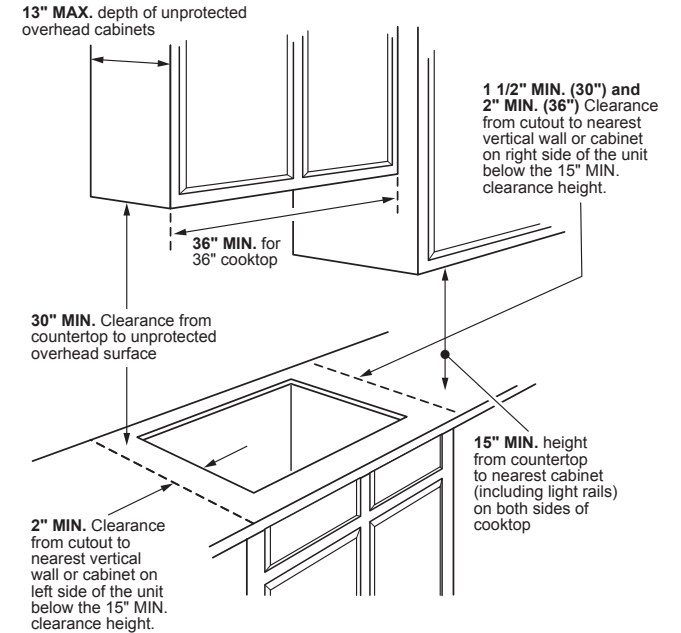

PEP9036DT

GE Profile™ 36" Built-In Touch-Control Electric Cooktop

DIMENSIONS AND INSTALLATION INFORMATION (IN INCHES)

IMPORTANT: Requires a 5" free area between the bottom of the cooktop to any combustible material, i.e., shelving. Free area not required when installing wall oven underneath cooktop. Refer to installation instructions. Requires a 15" minimum from cooktop to adjacent overhead cabinets. Units are furnished with a 48" flexible armored cable.

NOTE: 36" Ribbon cooktops are approved for use over select GE 30" Single Wall Ovens and Warming Drawers. Refer to cooktop and wall oven/warming drawer installation instructions packed with product for current dimensional data. If installed with a GE Telescopic Downdraft System, consult both the cooktop and downdraft installation instructions packed with product before installing. Cooktop gas/electric supply may need to be re-routed to install downdraft. The countertop cutout requires 23-1/2" minimum flat countertop surface and 25" minimum total countertop depth. In addition, other clearances to front edge of the countertop must be considered.

Before installing, consult installation instructions packed with product for current dimensional data.

APPROXIMATE COOKING DIMENSIONS

To insure accuracy, it is best to make a template when cutting the opening in the counter