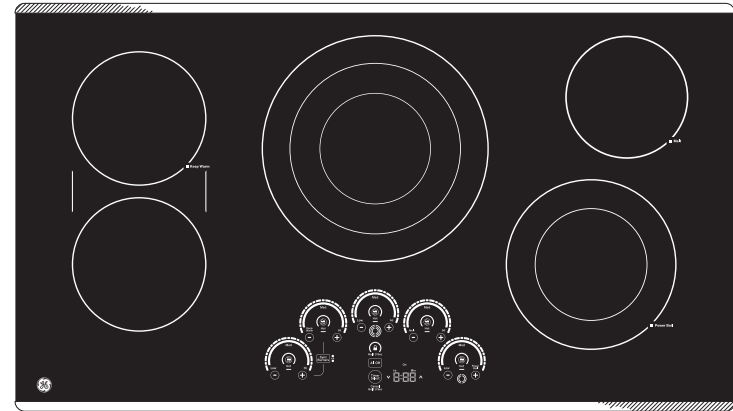

PEP9036ST

GE Profile™ 36" Built-In Touch-Control Electric Cooktop

FEATURES AND BENEFITS

Power Boil on Tri- and Dual-Ring Elements

Precision Temperature Control

Guided Cooking

Glide Touch Controls - 19 Control Levels

Easy Clean Surface

Smart Cookware Rebate for 11" Smart Pan

Built-in WiFi

Synchronized Elements

Chef Connect

Keep Warm Setting

Control Lock

Hot Surface Indicator Lights

Fit Guarantee

Model PEP9036STSS - Stainless steel

*OPTIONAL STAINLESS STEEL CLAD ALUMINUM GRIDDLE

Achieve even results with this lightweight griddle, tailored to fit GE SyncBurners. Order part number JXGRIDL1.