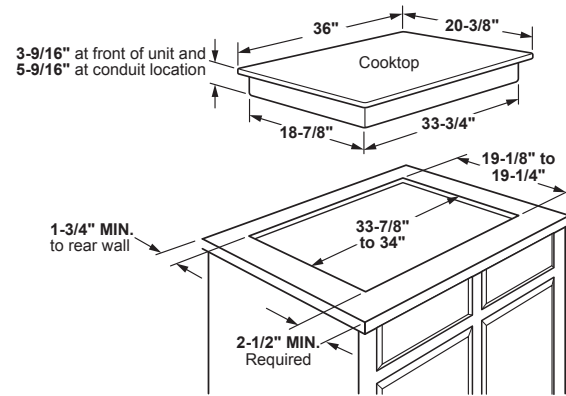

PEP9036ST

GE Profile™ 36" Built-In Touch-Control Electric Cooktop

DIMENSIONS AND INSTALLATION INFORMATION (IN INCHES)

IMPORTANT: Requires a 5" free area between the bottom of the cooktop to any combustible material, i.e., shelving. Free area not required when installing wall oven underneath cooktop. Refer to installation instructions. Requires a 15" minimum from cooktop to adjacent overhead cabinets. Units are furnished with a 48" flexible armored cable.

NOTE: 36" Ribbon cooktops are approved for use over select GE 30" Single Wall Ovens and Warming Drawers. Refer to cooktop and wall oven/warming drawer installation instructions packed with product for current dimensional data. If installed with a GE Telescopic Downdraft System, consult both the cooktop and downdraft installation instructions packed with product before installing. Cooktop gas/electric supply may need to be re-routed to install downdraft. The countertop cutout requires 23-1/2" minimum flat countertop surface and 25" minimum total countertop depth. In addition, other clearances to front edge of the countertop must be considered. Before installing, consult installation instructions packed with product for current dimensional data.

APPROXIMATE COOKING DIMENSIONS

To insure accuracy, it is best to make a template when cutting the opening in the counter