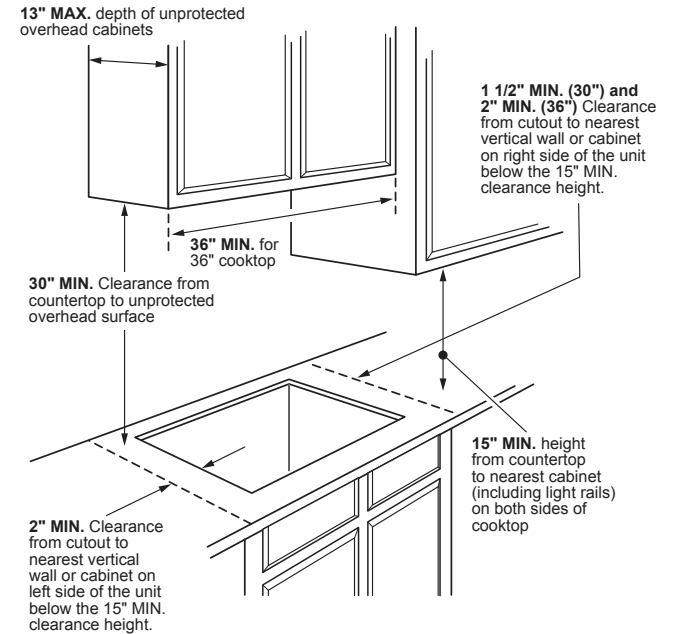

INSTALLATION ABOVE A WALL OVEN

VOLTAGE (60HZ AC)	240V	208V
CONNECTED LOAD (MAX.)	10.9kW	8.2kW
CURRENT DRAW (MAX.)	45.4 Amps	39.4 Amps
RECOMMENDED CIRCUIT BREAKER	50 Amps	40 Amps

NOTE: Check local codes for required breaker size.

For answers to your Monogram, GE Café™, GE Profile™ or GE Appliances product questions, visit our website at geappliances.com or call GE Answer Center® Service, 800.626.2000.