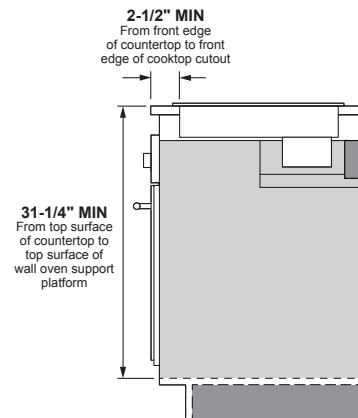

PEP9036ST

GE Profile™ 36" Built-In Touch-Control Electric Cooktop

DIMENSIONS AND INSTALLATION INFORMATION (IN INCHES)

IMPORTANT: Requires a 5" free area between the bottom of the cooktop to any combustible material, i.e., shelving. Free area not required when installing wall oven underneath cooktop. Refer to installation instructions. Requires a 15" minimum from cooktop to adjacent overhead cabinets. Units are furnished with a 48" flexible armored cable.

NOTE: 36" Ribbon cooktops are approved for use over select GE 30" Single Wall Ovens and Warming Drawers. Refer to cooktop and wall oven/warming drawer installation instructions packed with product for current dimensional data. If installed with a GE Telescopic Downdraft System, consult both the cooktop and downdraft installation instructions packed with product before installing. Cooktop gas/electric supply may need to be re-routed to install downdraft. The countertop cutout requires 23-1/2" minimum flat countertop surface and 25" minimum total countertop depth. In addition, other clearances to front edge of the countertop must be considered. Before installing, consult installation instructions packed with product for current dimensional data.

APPROXIMATE COOKING DIMENSIONS

To insure accuracy, it is best to make a template when cutting the opening in the counter

INSTALLATION ABOVE A WALL OVEN

VOLTAGE (60HZ AC)	240V	208V
CONNECTED LOAD (MAX.)	10.9kW	8.2kW
CURRENT DRAW (MAX.)	45.4 Amps	39.4 Amps
RECOMMENDED CIRCUIT BREAKER	50 Amps	40 Amps