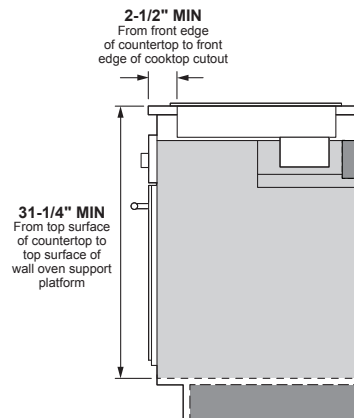

INSTALLATION ABOVE A WALL OVEN

KW RATING	
240V	11.6
208V	10.1
AMPERAGE	
240V	50 Amps[†]
208V	50 Amps[†]

NOTE: Check local codes for required breaker size.

For answers to your Monogram, GE Café™, GE Profile™ or GE Appliances product questions, visit our website at geappliances.com or call GE Answer Center® Service, 800.626.2000.