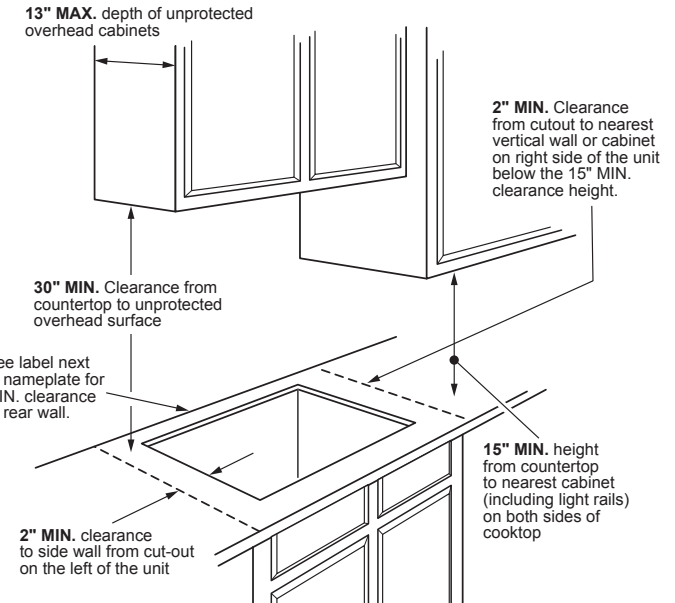

INSTALLATION ABOVE A WALL OVEN

KW RATING	
240V	11.6
208V	10.1
AMPERAGE	
240V	50 Amps[†]
208V	50 Amps[†]

NOTE: Check local codes for required breaker size.

For answers to your Monogram, GE Café™, GE Profile™ or GE Appliances product questions, visit our website at geappliances.com or call GE Answer Center® Service, 800.626.2000.