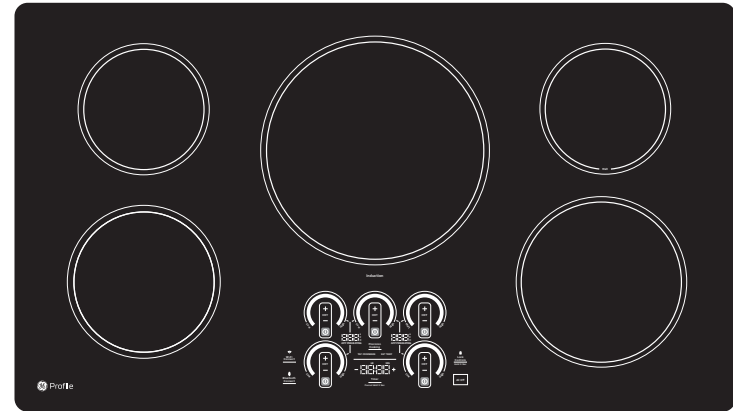

PHP7036DT

GE Profile™ 36" Built-In Touch-Control Induction Cooktop

FEATURES AND BENEFITS

Maximum Responsiveness - 11 Control Levels

Power Boil

Precision Temperature Control

Guided Cooking

Easy Clean Surface

Safe Surface

Most Efficient Heating

Synchronized Elements

Chef Connect

Compatible Cooktop with Smart

Timer

Built-in WiFi

Control Lock

Fit Guarantee

Model PHP7036DTBB - Black on black

COMPATIBLE COOKTOP WITH SMART COOKWARE

Smart pans easily pair with this smart cooktop to ensure you get the perfect cooking results. Accessories sold separately.

OPTIONAL SOUS VIDE PROBE

A Sous Vide Probe lets you achieve great results on the stove. Order part number JXPROBE1.

GUARANTEED FIT

Replacing a similar cooktop from GE Appliances or another brand? GE cooktops are guaranteed for an exact fit or GE Appliances will pay up to $100 toward modifications.

Visit geappliances.com for more info.