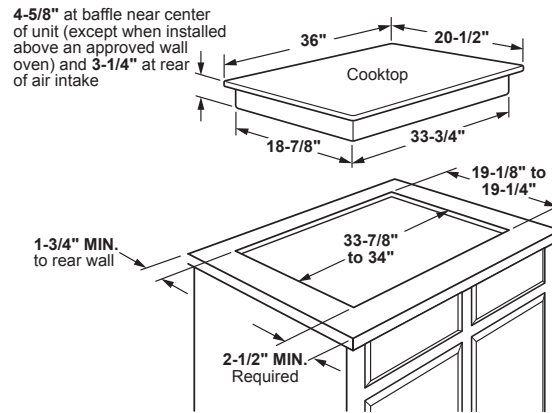

PHP7036DT

GE Profile™ 36" Built-In Touch-Control Induction Cooktop

DIMENSIONS AND INSTALLATION INFORMATION (IN INCHES)

IMPORTANT: Requires a 3" free area between the bottom of the cooktop to any combustible material, i.e., shelving. Free area not required when installing wall oven underneath cooktop. Refer to installation instructions. Requires a 15" minimum from cooktop to adjacent overhead cabinets. Units are furnished with a 48" flexible armored cable.

NOTE: 36" induction cooktops are approved for use over select GE 30" Single Wall Ovens and Warming Drawers. Refer to cooktop and wall oven/warming drawer installation instructions packed with product for current dimensional data. If installed with a GE Telescopic Downdraft System, consult both the cooktop and downdraft installation instructions packed with product before installing. Cooktop gas/electric supply may need to be re-routed to install downdraft. The countertop cutout requires 23-1/2" minimum flat countertop surface and 25" minimum total countertop depth. In addition, other clearances to front edge of the countertop must be considered.

Before installing, consult installation instructions packed with product for current dimensional data.

APPROXIMATE COOKING DIMENSIONS

To insure accuracy, it is best to make a template when cutting the opening in the counter