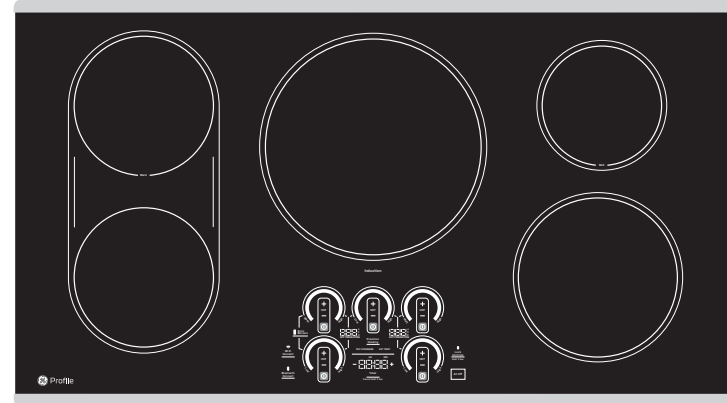

Synchronized Elements

Chef Connect

Smart Cookware Rebate for 11" Smart Pan

Timer

Built-in WiFi

Control Lock

Fit Guarantee

Model PHP9036STSS - Stainless steel

### SMART COOKWARE REBATE

Smart pans easily pair with this smart cooktop to ensure you get the perfect cooking results. Earn a rebate for a free 11" Hestan Cue Smart Pan.