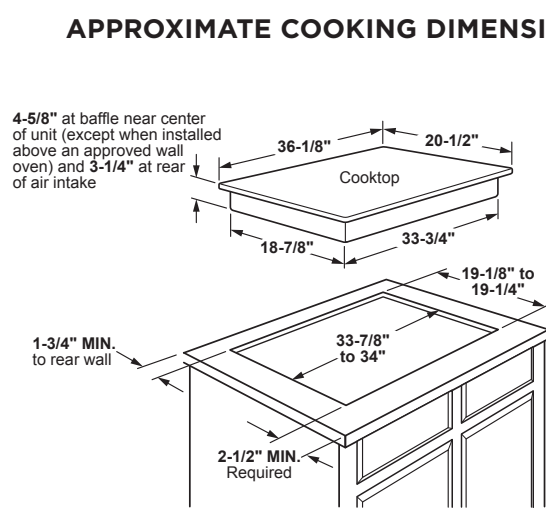

PHP9036ST

GE Profile™ 36" Built-In Touch-Control Induction Cooktop

DIMENSIONS AND INSTALLATION INFORMATION (IN INCHES)

IMPORTANT: Requires a 3" free area between the bottom of the cooktop to any combustible material, i.e., shelving. Free area not required when installing wall oven underneath cooktop. Refer to installation instructions. Requires a 15" minimum from cooktop to adjacent overhead cabinets. Units are furnished with a 48" flexible armored cable.

NOTE: 36" induction cooktops are approved for use over select GE 30" Single Wall Ovens and Warming Drawers. Refer to cooktop and wall oven/warming drawer installation instructions packed with product for current dimensional data. If installed with a GE Telescopic Downdraft System, consult both the cooktop and downdraft installation instructions packed with product before installing. Cooktop gas/electric supply may need to be re-routed to install downdraft. The countertop cutout requires 23-1/2" minimum flat countertop surface and 25" minimum total countertop depth. In addition, other clearances to front edge of the countertop must be considered.

Before installing, consult installation instructions packed with product for current dimensional data.

APPROXIMATE COOKING DIMENSIONS

To insure accuracy, it is best to make a template when cutting the opening in the counter