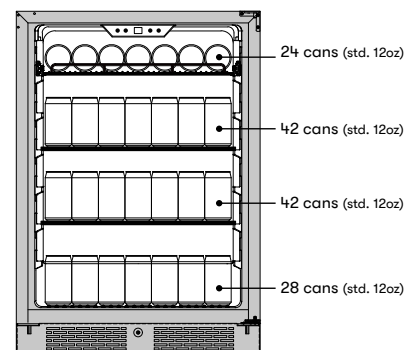

MODEL

Single Zone Beverage Cooler PRB24C01AS-OD

Size 24"
Dimensions 23-7/8"W x 33-7/8"H x 23-1/2"D
Weight 97lbs.
Installation Type Compact / Built-in / Freestanding
Refrigerant Type R600a

FEATURES

Capacity 136 12oz cans
Volume 5.6 cu/ft
Temperature Range 34° - 50° F
Sound Level 39 dBA
Door Finish 304-grade Stainless Steel
Cabinet Finish 304-grade Stainless Steel
Interior Finish Black
Field-Reversible Door Yes
Zero-Clearance Door Hinge Yes
Shelving - Wire 1 full-extension, black wire rack
Shelving - Beverage 2 adjustable, transparent-gray glass shelves
Controls Electronic Capacitive Touch
LED Lighting Cloud White
Door Open Alarm Yes, after 3 minutes
Door Lock Yes
Sabbath Mode Yes
Air Filtration Yes, w/ carbon filter
PreciseTemp™ Yes
Active Cooling Technology Yes
Vibration Dampening System Yes

AC POWER 115V, 60Hz at Max. 1.5A

OPTIONAL ACCESSORIES

Contemporary Handle Kit PRHAN-C101
Casters (3-3/8" Height) PRCAST-C001 (set of 4)
Glass Shelf 50150025

WARRANTY 2 years parts, 5 years compressor
1 year labor

Transforming the Kitchen through Design, Discovery, and Care

Specifications subject to change, check zephyronline.com for up-to-date information.
Zephyr | 2277 Harbor Bay Parkway, Alameda, CA 94502 | 888.880.8368

APR20.0201