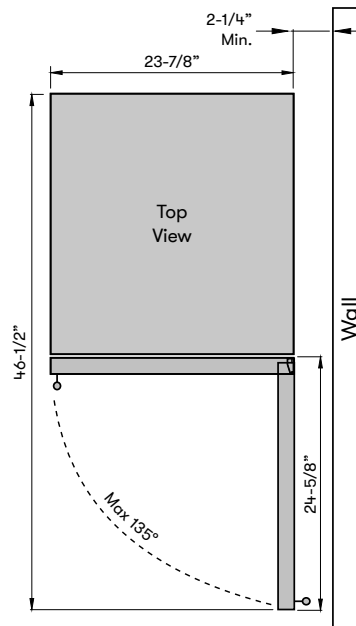

MODEL

Single Zone Beverage Cooler PRB24C01AS-OD

Size 24"
Dimensions 23-7/8"W x 33-7/8"H x 23-1/2"D
Weight 97lbs.
Installation Type Compact / Built-in / Freestanding
Refrigerant Type R600a

FEATURES

Capacity 136 12oz cans
Volume 5.6 cu/ft
Temperature Range 34° - 50° F
Sound Level 39 dBA
Door Finish 304-grade Stainless Steel
Cabinet Finish 304-grade Stainless Steel
Interior Finish Black
Field-Reversible Door Yes
Zero-Clearance Door Hinge Yes
Shelving - Wire 1 full-extension, black wire rack
Shelving - Beverage 2 adjustable, transparent-gray glass shelves
Controls Electronic Capacitive Touch
LED Lighting Cloud White
Door Open Alarm Yes, after 3 minutes
Door Lock Yes
Sabbath Mode Yes
Air Filtration Yes, w/ carbon filter
PreciseTemp™ Yes
Active Cooling Technology Yes
Vibration Dampening System Yes

AC POWER 115V, 60Hz at Max. 1.5A

OPTIONAL ACCESSORIES

Contemporary Handle Kit PRHAN-C101
Casters (3-3/8" Height) PRCAST-C001 (set of 4)
Glass Shelf 50150025

WARRANTY 2 years parts, 5 years compressor
1 year labor

Transforming the Kitchen through Design, Discovery, and Care

Specifications subject to change, check zephyronline.com for up-to-date information.
Zephyr | 2277 Harbor Bay Parkway, Alameda, CA 94502 | 888.880.8368

APR20.0201