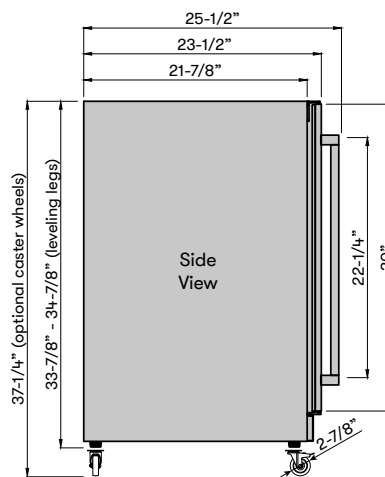

MODEL

Single Zone Beverage Cooler PRB24C01AS-OD

Size 24"
Dimensions 23-7/8"W x 33-7/8"H x 23-1/2"D
Weight 97lbs.
Installation Type Compact / Built-in / Freestanding
Refrigerant Type R600a

FEATURES

Capacity 136 12oz cans
Volume 5.6 cu/ft
Temperature Range 34° - 50° F
Sound Level 39 dBA
Door Finish 304-grade Stainless Steel
Cabinet Finish 304-grade Stainless Steel
Interior Finish Black
Field-Reversible Door Yes
Zero-Clearance Door Hinge Yes
Shelving - Wire 1 full-extension, black wire rack
Shelving - Beverage 2 adjustable, transparent-gray glass shelves
Controls Electronic Capacitive Touch
LED Lighting Cloud White
Door Open Alarm Yes, after 3 minutes
Door Lock Yes
Sabbath Mode Yes
Air Filtration Yes, w/ carbon filter
PreciseTemp™ Yes
Active Cooling Technology Yes
Vibration Dampening System Yes

AC POWER 115V, 60Hz at Max. 1.5A

OPTIONAL ACCESSORIES

Contemporary Handle Kit PRHAN-C101
Casters (3-3/8" Height) PRCAST-C001 (set of 4)
Glass Shelf 50150025

WARRANTY 2 years parts, 5 years compressor
1 year labor

Transforming the Kitchen through Design, Discovery, and Care

Specifications subject to change, check zephyronline.com for up-to-date information.
Zephyr | 2277 Harbor Bay Parkway, Alameda, CA 94502 | 888.880.8368

APR20.0201