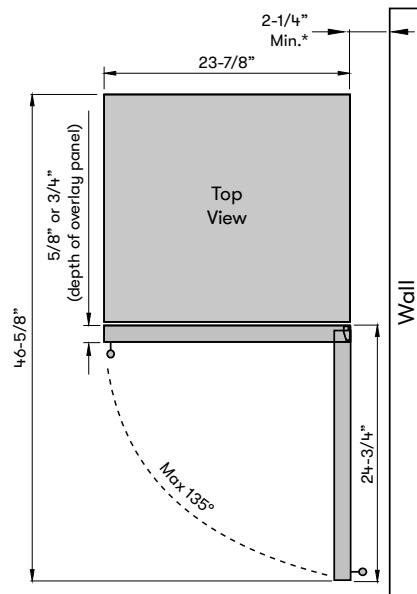

MODEL

Single Zone Beverage Cooler PRB24C01BPG

Size 24"
Dimensions 23-7/8"W x 33-7/8"H x 23-3/4"D*
Weight 110lbs.
Installation Type Compact / Built-in / Freestanding
Refrigerant Type R600a

FEATURES

Capacity 13 bottles (750 ml), 8+ 12oz cans or 7 bottles (750 ml), 112 12oz cans
Volume 5.6 cu/ft
Temperature Range 34° - 50° F
Sound Level 39 dBA
Door Finish Panel Ready + Glass
Cabinet Finish Black
Interior Finish Black
Field-Reversible Door Yes
Zero-Clearance Door Hinge Yes
Door Glass Dual-pane, Low-e Argon-filled**
Shelving - Wood 1 full-extension, black wood rack
Shelving - Beverage 2 adjustable, transparent-gray glass shelves w/ airflow openings
Controls Electronic Capacitive Touch
Lighting 3-Color LED
Cloud White, Deep Blue, Amber
Panel Ready Yes, 5/8" or 3/4" thickness
Door Open Alarm Yes, after 3 minutes
Sabbath Mode Yes
Air Filtration Yes, w/ carbon filter
PreciseTemp™ Yes
Active Cooling Technology Yes
Vibration Dampening System Yes

AC POWER 115V, 60Hz at Max. 1.5A

OPTIONAL ACCESSORIES

Contemporary Handle Kit PRHAN-C101
Pro Handle Kit PRHAN-C001
Glass Shelf 50150027

WARRANTY 2 years parts, 5 years compressor
1 year labor

*Depth dimension based on 3/4" thick panel

**Dual-pane, argon-filled glass improves insulation to minimize heat exchange and increases soundproofing characteristics. The Low-e coating helps minimize the amount of UV and infrared light that passes through the glass door.

*When using an optional Zephyr handle