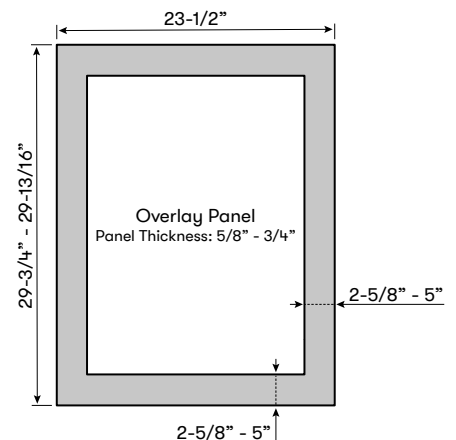

3-Color LED Lighting
Available in Cloud White, Deep Blue and Amber

Overlay Panel Dimensions

MODEL

Single Zone Beverage Cooler PRB24C01BPG

Size 24"
Dimensions 23-7/8"W x 33-7/8"H x 23-3/4"D*
Weight 110lbs.
Installation Type Compact / Built-in / Freestanding
Refrigerant Type R600a