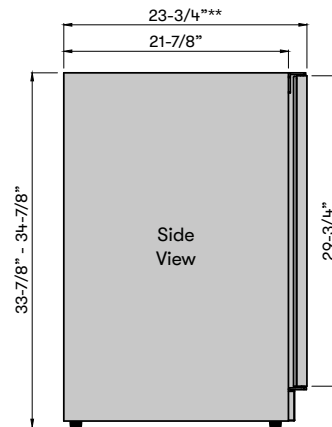

***Depth with 3/4" thick overlay panel