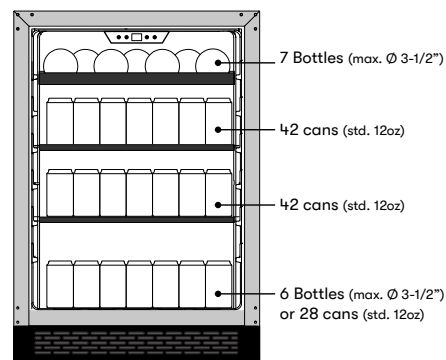

Transforming the Kitchen through Design, Discovery, and Care