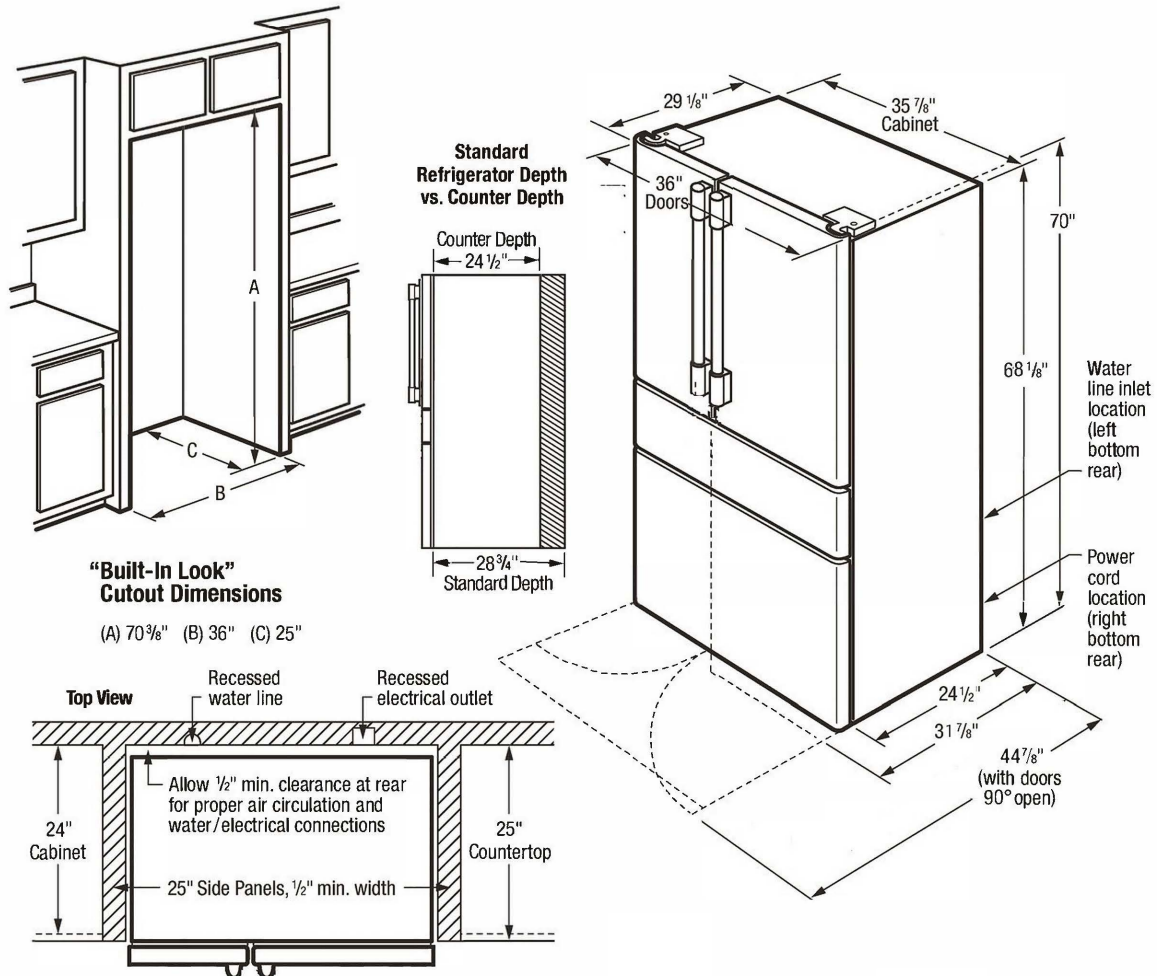

FRIGIDAIRE

PROFESSIONAL.

PRMC2285AF

Available Colors : Stainless Steel

Version : 1/20

French Door Refrigerator

21.8 Cu. Ft. Counter-Depth 4-Door French Door Refrigerator

Installation Drawing

FRIGIDAIRE

USA • 10200 David Taylor Drive • Charlotte, NC 28262 • 1-800-FRIGIDAIRE • frigidaire.com
CANADA • 5855 Terry Fox Way • Mississauga, ON L5V 3E4 • 1-800-265-8352 • frigidaire.ca