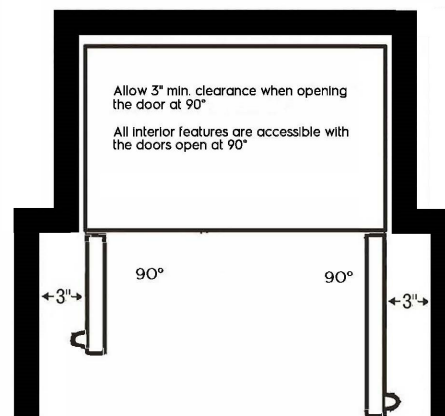

FRIGIDAIRE

PROFESSIONAL.

PRMC2285AF

Available Colors : Stainless Steel

Version : 1/20

French Door Refrigerator

21.8 Cu. Ft. Counter-Depth 4-Door French Door Refrigerator

Installation Drawing

FRIGIDAIRE

USA • 10200 David Taylor Drive • Charlotte, NC 28262 • 1-800-FRIGIDAIRE • frigidaire.com
CANADA • 5855 Terry Fox Way • Mississauga, ON L5V 3E4 • 1-800-265-8352 • frigidaire.ca