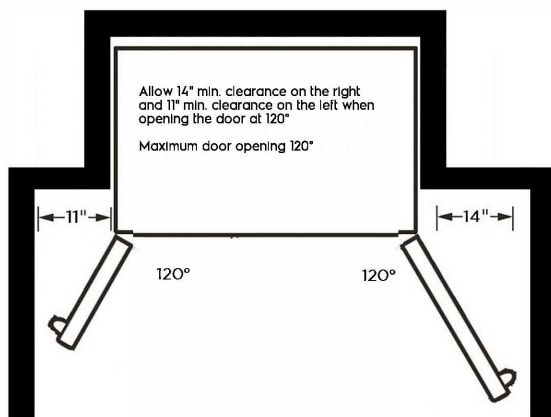

FRIGIDAIRE

PROFESSIONAL.

PRMC2285AF

Available Colors : Stainless Steel

Version : 1/20

French Door Refrigerator

21.8 Cu. Ft. Counter-Depth 4-Door French Door Refrigerator

Installation Drawing

FRIGIDAIRE

USA • 10200 David Taylor Drive • Charlotte, NC 28262 • 1-800-FRIGIDAIRE • frigidaire.com
CANADA • 5855 Terry Fox Way • Mississauga, ON L5V 3E4 • 1-800-265-8352 • frigidaire.ca