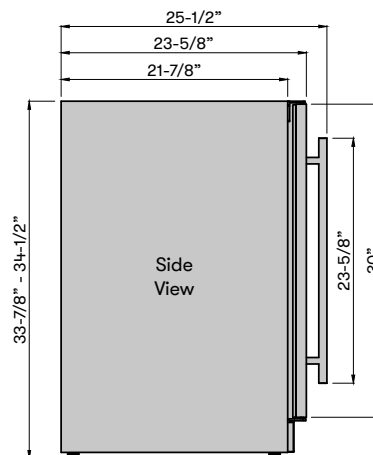

MODEL

Single Zone Wine Cooler PRW24C01BG

Size 24"
Dimensions 23-7/8"W x 33-7/8"H x 23-5/8"D
Weight 123lbs.
Installation Type Compact / Built-in / Freestanding
Refrigerant Type R600a

FEATURES

Capacity 53 bottles (750 ml)
Volume 5.6 cu/ft
Temperature Range 40° - 65° F
Sound Level 39 dBA
Door Finish 304-grade Stainless + Glass
Cabinet Finish Black
Interior Finish Black
Field-Reversible Door Yes
Door Glass Dual-pane, Low-e Argon-filled*
Shelving 6 full-extension, black wood racks w/ stainless trim
Controls Electronic Capacitive Touch
Lighting 3-Color LED
Cloud White, Deep Blue, Amber
Door Open Alarm Yes, after 3 minutes
Sabbath Mode Yes
Air Filtration Yes, w/ carbon filter
PreciseTemp™ Yes
Active Cooling Technology Yes
Vibration Dampening System Yes

AC POWER 115V, 60Hz at Max. 1.0A

OPTIONAL ACCESSORIES

Pro Handle Kit PRHAN-C001

WARRANTY 2 years parts, 5 years compressor
1 year labor

DID YOU KNOW?

Easily stores large diameter bottles such as Pinot Noir, Chardonnay, and Champagne on the designated 7 bottle capacity rack.

Transforming the Kitchen through Design, Discovery, and Care

Specifications subject to change, check zephyronline.com for up-to-date information.
Zephyr | 2277 Harbor Bay Parkway, Alameda, CA 94502 | 888.880.8368