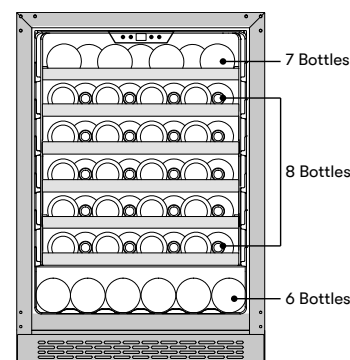

MODEL

Single Zone Wine Cooler PRW24C01BG

Size 24"
Dimensions 23-7/8"W x 33-7/8"H x 23-5/8"D
Weight 123lbs.
Installation Type Compact / Built-in / Freestanding
Refrigerant Type R600a

FEATURES

Capacity 53 bottles (750 ml)
Volume 5.6 cu/ft
Temperature Range 40° - 65° F
Sound Level 39 dBA
Door Finish 304-grade Stainless + Glass
Cabinet Finish Black
Interior Finish Black
Field-Reversible Door Yes
Door Glass Dual-pane, Low-e Argon-filled*
Shelving 6 full-extension, black wood racks w/ stainless trim
Controls Electronic Capacitive Touch
Lighting 3-Color LED
Cloud White, Deep Blue, Amber
Door Open Alarm Yes, after 3 minutes
Sabbath Mode Yes
Air Filtration Yes, w/ carbon filter
PreciseTemp™ Yes
Active Cooling Technology Yes
Vibration Dampening System Yes

AC POWER 115V, 60Hz at Max. 1.0A

OPTIONAL ACCESSORIES

Pro Handle Kit PRHAN-C001

WARRANTY 2 years parts, 5 years compressor
1 year labor

DID YOU KNOW?

Easily stores large diameter bottles such as Pinot Noir, Chardonnay, and Champagne on the designated 7 bottle capacity rack.

Transforming the Kitchen through Design, Discovery, and Care

Specifications subject to change, check zephyronline.com for up-to-date information.
Zephyr | 2277 Harbor Bay Parkway, Alameda, CA 94502 | 888.880.8368