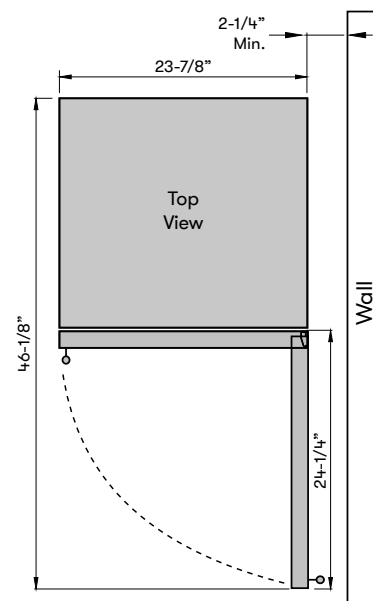

MODEL

Single Zone Wine Cooler PRW24C01BG

Size 24"
Dimensions 23-7/8"W x 33-7/8"H x 23-5/8"D
Weight 123lbs.
Installation Type Compact / Built-in / Freestanding
Refrigerant Type R600a

FEATURES

Capacity 53 bottles (750 ml)
Volume 5.6 cu/ft
Temperature Range 40° - 65° F
Sound Level 39 dBA
Door Finish 304-grade Stainless + Glass
Cabinet Finish Black
Interior Finish Black
Field-Reversible Door Yes
Door Glass Dual-pane, Low-e Argon-filled*
Shelving 6 full-extension, black wood racks w/ stainless trim
Controls Electronic Capacitive Touch
Lighting 3-Color LED
Cloud White, Deep Blue, Amber
Door Open Alarm Yes, after 3 minutes
Sabbath Mode Yes
Air Filtration Yes, w/ carbon filter
PreciseTemp™ Yes
Active Cooling Technology Yes
Vibration Dampening System Yes

AC POWER 115V, 60Hz at Max. 1.0A

OPTIONAL ACCESSORIES

Pro Handle Kit PRHAN-C001

WARRANTY 2 years parts, 5 years compressor
1 year labor

DID YOU KNOW?

Easily stores large diameter bottles such as Pinot Noir, Chardonnay, and Champagne on the designated 7 bottle capacity rack.

Transforming the Kitchen through Design, Discovery, and Care

Specifications subject to change, check zephyronline.com for up-to-date information.
Zephyr | 2277 Harbor Bay Parkway, Alameda, CA 94502 | 888.880.8368