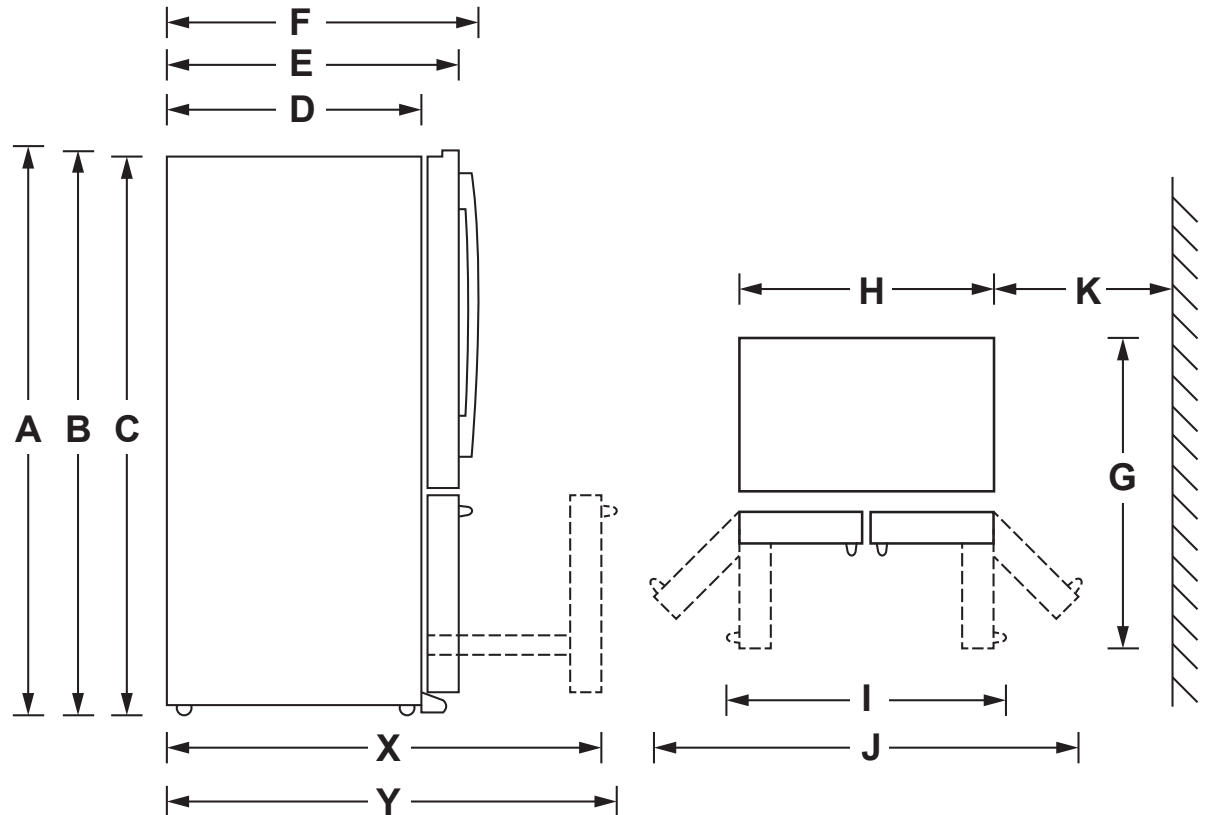

PYD22KBL/KYN

GE Profile™ Series 22.1 Cu. Ft. Counter-Depth French-Door Refrigerator with Door In Door

DIMENSIONS AND INSTALLATION INFORMATION (IN INCHES)

Height to top of door (in.) A	70-1/2
Height to top of hinge (in.) B	69-7/8
Height to top of case (in.) C	69
Case depth without door (in.) D	24-3/8
Case depth less door handle (in.) E	29-3/4
Case depth with door handle (in.) F	31-1/4
Depth with fresh food door open 90° (in.) G	43-3/8
Width (in.) H	35-3/4
Width with door open 90° with door handle (in.) I	44-5/8
Width with doors open fully (in.) J	68
Min distance between side of case and wall, in either direction, to allow doors to open fully (in.) K	16-1/8
Depth with FZ door completely open (w/o handle) (in.) X	44-3/4
Depth with FZ door completely open (w/ handle) (in.) Y	46-1/4

GE Profile™ Series 22.1 Cu. Ft. Counter-Depth French-Door Refrigerator with Door In Door

FEATURES AND BENEFITS

Counter-depth design – Offers a built-in look by fitting nearly flush with surrounding cabinetry