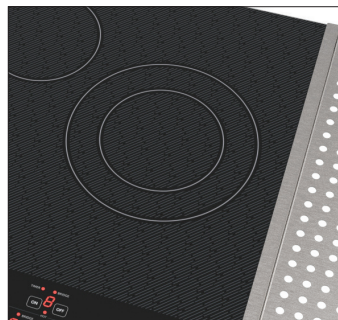

Convenient double heater capability to handle larger size pots and pans.