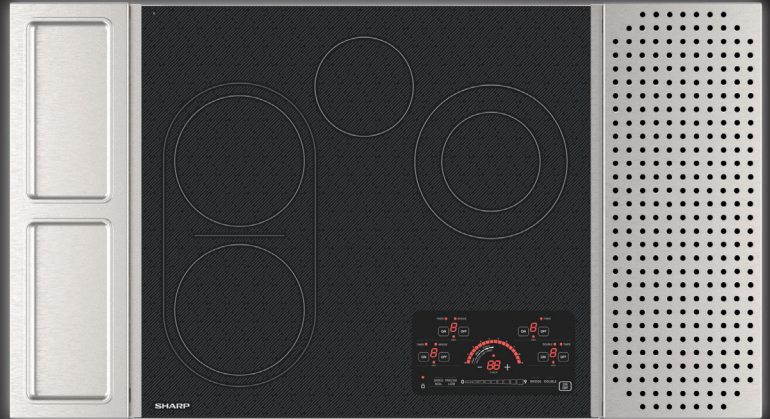

SHARP®

Simply Better Living

24" Drop-In Radiant Cooktop

SCR2442FB

5500
WATTS

24"
WIDTH

Included Magnetic Stainless Steel Side Accessories are Convenient for Resting Utensils and Cookware

Four Cooking Zones, Including Double Heater Capability to Provide for Larger Pots and Pans

4 Individual Cooking Zone Timers, Plus an Additional Independent Timer

DESIGNED FOR YOUR DREAM KITCHEN

The Sharp® 24-inch SCR2442FB Electric Cooktop is a powerful, beautiful addition to your dream kitchen. The black mirror finish of the glass surface is a perfect match for modern appliances while precise temperature control with touch-glass controls for each of the four cooking zones provide convenience you can count on. The included magnetic stainless steel side accessories are dishwasher safe and a convenient place to rest spoons, ladles, and spatulas as well as pots and pans.

The SCR2442FB features a variable-sized zone with Double Heater capability to handle larger size pots and pans efficiently. Dual elements allow you to use multiple pan sizes, while the Bridge Heater synchronizes the two left cooking zones to accommodate larger cookware, such as griddles, grill pans, and custom cookware for your most elaborate entertaining. There's even a kitchen timer for each cooking zone. And without an open flame or radiant coil, spills and splatters are less likely to burn and a breeze to clean up. The Speed Boil function of the SCR2442FB is perfect for those times when you just need that pasta water to boil.

The Sharp 24-inch SCR2442FB Electric Cooktop includes practical safety features, including the control lock to prevent unwanted, or accidental use. The Hot Surface Light indicator lets you know at a glance if each of the cooking surfaces is on or still hot with residual heat. Powerful and efficient, fast and flexible, the beautiful Sharp SCR2442FB Electric Cooktop with Black Mirror Finish is certainly Simply Better Living.