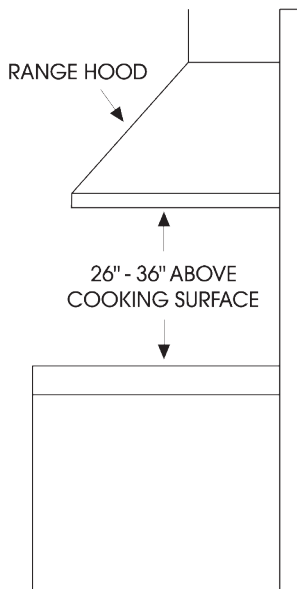

Simply Better Living

350
CFM

24"
SIZE

24" Wall Mount Chimney Range Hood

SHC2432FS

HVI PERFORMANCE

Duct Orientation	Size	Damper	Sones		CFM		
			Normal	High	Normal	High 0.25 in.w.g.	High 0.1 in.w.g.
Round Vertical	6 in.	Included	1.5	8.5	130	335	350

The following are measurements only. Do not use to install the wall mount chimney range hood. For detailed installation instructions, please refer to the installation manual.

WALL MOUNT CHIMNEY RANGE HOOD PLACEMENT GUIDE