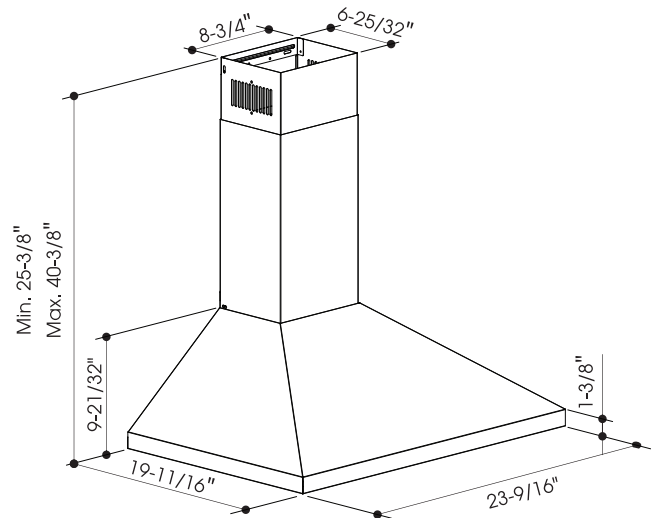

HVI PERFORMANCE

Duct Orientation	Size	Damper	Sones		CFM		
			Normal	High	Normal	High 0.25 in.w.g.	High 0.1 in.w.g.
Round Vertical	6 in.	Included	1.5	8.5	130	335	350

The following are measurements only. Do not use to install the wall mount chimney range hood. For detailed installation instructions, please refer to the installation manual.

WALL MOUNT CHIMNEY RANGE HOOD PLACEMENT GUIDE

24" WALL MOUNT CHIMNEY RANGE HOOD PRODUCT DIMENSIONS

Illustrations are intended for reference only. Product specifications and design are subject to change without notice.