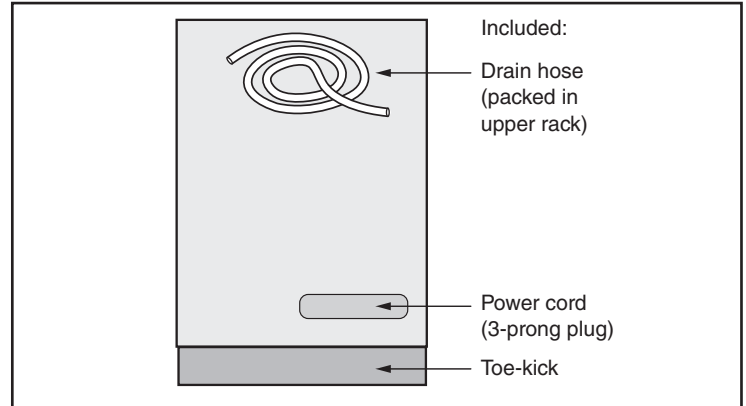

24" Panel Ready Dishwasher

100 Series Builder Model – Panel Ready SHVM4AYB3N

BOSCH

Invented for life

Installation Details

Accessories: To purchase Bosch accessories, cleaners & parts please visit www.bosch-home.com/us/store or call 1-800-944-2904 (Mon to Fri 5 am to 6 pm PST, Sat 6 am to 3 pm PST).

Notes: All height, width and depth dimensions are shown in inches. BSH reserves the absolute and unrestricted right to change product materials and specifications, at any time, without notice. Consult the product's installation instructions for final dimensional data and other details prior to making cutout.