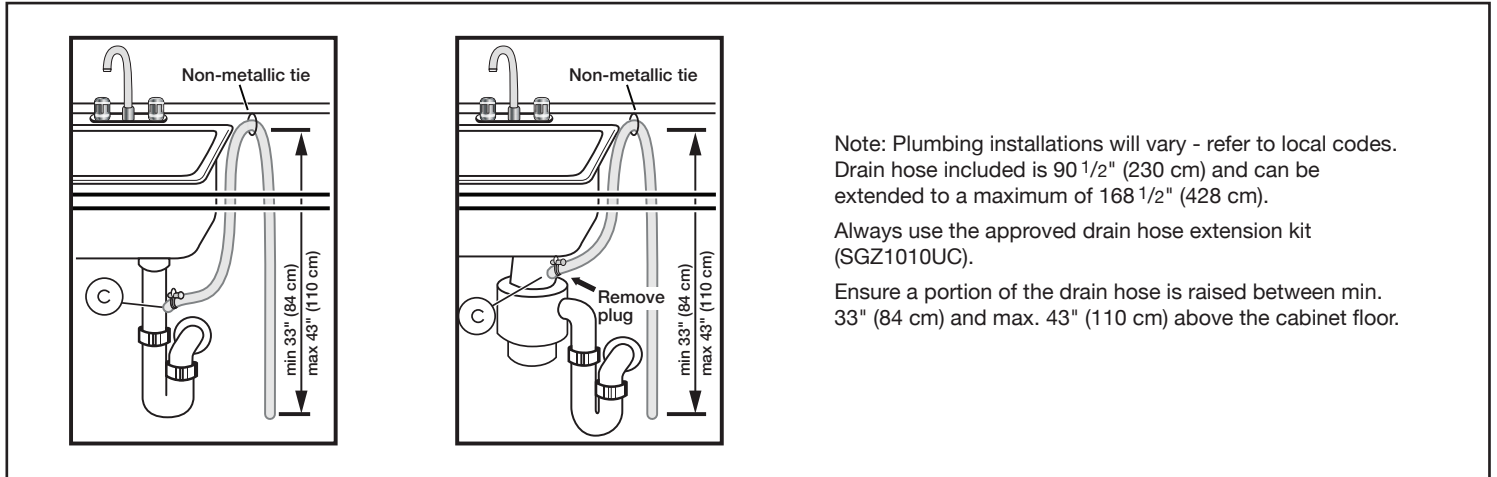

Notes: All height, width and depth dimensions are shown in inches. BSH reserves the absolute and unrestricted right to change product materials and specifications, at any time, without notice. Consult the product's installation instructions for final dimensional data and other details prior to making cutout.

24" Panel Ready Dishwasher

100 Series Builder Model – Panel Ready SHVM4AYB3N

BOSCH

Invented for life

Installation Details

Accessories: To purchase Bosch accessories, cleaners & parts please visit www.bosch-home.com/us/store or call 1-800-944-2904 (Mon to Fri 5 am to 6 pm PST, Sat 6 am to 3 pm PST).