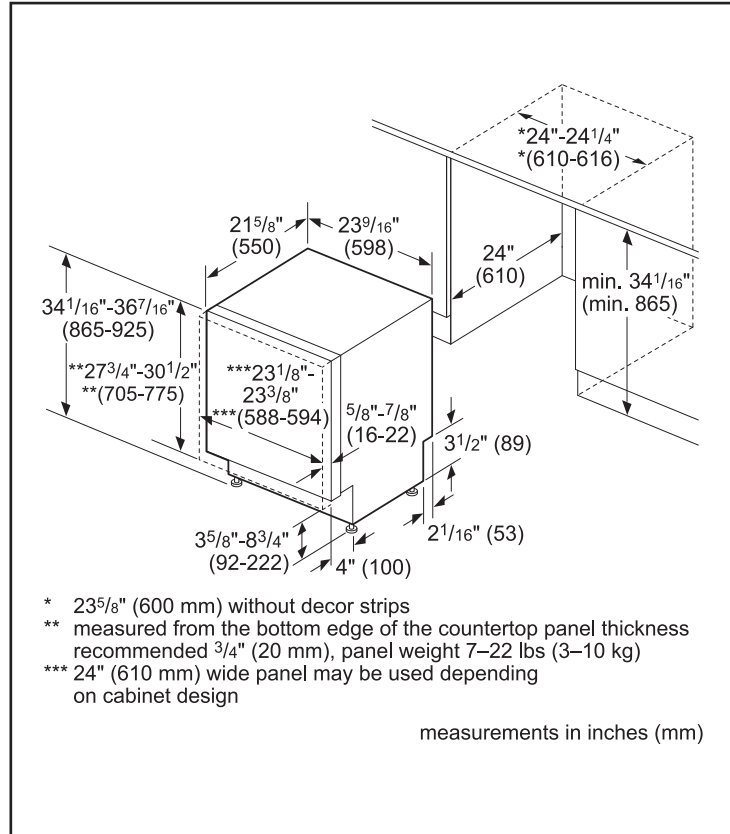

24" Panel Ready Dishwasher

100 Series Builder Model – Panel Ready SHVM4AYB3N

BOSCH

Invented for life

Installation Details

Accessories: To purchase Bosch accessories, cleaners & parts please visit www.bosch-home.com/us/store or call 1-800-944-2904 (Mon to Fri 5 am to 6 pm PST, Sat 6 am to 3 pm PST).

Notes: All height, width and depth dimensions are shown in inches. BSH reserves the absolute and unrestricted right to change product materials and specifications, at any time, without notice. Consult the product's installation instructions for final dimensional data and other details prior to making cutout.

Warranties: Please see Use & Care manual or Bosch website for statement of limited warranty.

For more information on our entire line of products, go to www.bosch-home.com/us or call 1-800-944-2904

© BSH Home Appliances Corporation. All rights reserved. Bosch is a registered trademark of Robert Bosch GmbH.