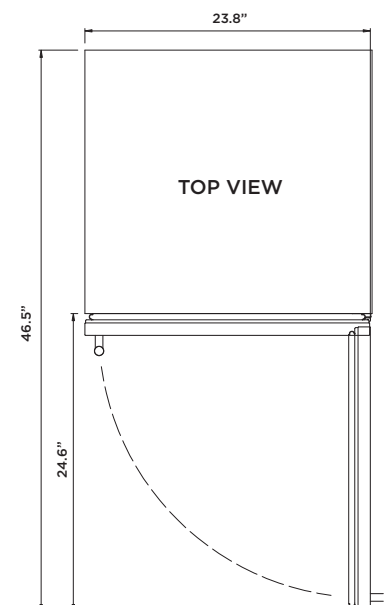

PROFESSIONAL™

www.silhouetteappliances.com

BENEFITS

Model #	SPRAR055D1SS
Capacity-Wine Compartment	Stores up to 11 bottles*
Capacity-Beverage	Stores up to 126-12 oz cans
Volume	5.5 cu. ft.
Temperature Range	34F - 50F (1C-10C)
Noise	39 db
Door Frame	304 grade seamless stainless steel
Cabinet	Matte black textured steel
Interior Finish	Matte black
Door Style	Solid Single door
Reversible Door Swing	Yes
Door Hinge	Hidden for flush fit installation
Door Handle	Pro-style, 20% longer than previous model
Door Lock	Yes
Shelving	Pro-glide, anti-vibration, 40% extension
Shelving Material	SS trimmed glass
Lighting Option 1	On/Off with door opening / closing
Lighting Option 2	On 100% illumination for 2 hours
Lighting Option 3	On 50% illumination for 2 hours
Lighting Option 4	Always on
Light Colors	Choose between Arctic white or Azure blue
Controls	Digital seamless capacitive touch
Temperature Recall	Yes, reverts to last set temperature after power out
Alarm	Yes, temperature and door ajar
Sabbath Mode	Yes

PRODUCT SPECIFICATIONS

UPC 067638024839

Unit Dimensions

Width 23.8" in.
Min. Height 34.1" in.
Max. Height 34.25" in.
Depth 24.1" in.

(DOES NOT INCLUDE HANDLE)

Installation

Gross Weight: 110.2 lbs.
Built-in under counter or free standing
Refrigerator: R600
Size: Min 24" wide opening required

AC Power

115V, 60Hz at MAX 1.5A
Power cord length: 6.5 ft.

Platinum Warranty

2 year parts and labor coverage

* based on standard 750ml Bordeaux style bottles.