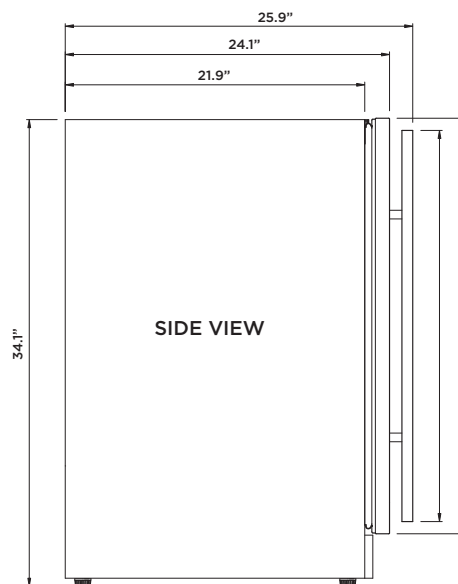

PROFESSIONAL™

www.silhouetteappliances.com

BENEFITS

Model #	SPRAR055D1SS
Capacity-Wine Compartment	Stores up to 11 bottles*
Capacity-Beverage	Stores up to 126-12 oz cans
Volume	5.5 cu. ft.
Temperature Range	34F - 50F (1C-10C)
Noise	39 db
Door Frame	304 grade seamless stainless steel
Cabinet	Matte black textured steel
Interior Finish	Matte black
Door Style	Solid Single door
Reversible Door Swing	Yes
Door Hinge	Hidden for flush fit installation
Door Handle	Pro-style, 20% longer than previous model
Door Lock	Yes
Shelving	Pro-glide, anti-vibration, 40% extension
Shelving Material	SS trimmed glass
Lighting Option 1	On/Off with door opening / closing
Lighting Option 2	On 100% illumination for 2 hours
Lighting Option 3	On 50% illumination for 2 hours
Lighting Option 4	Always on
Light Colors	Choose between Arctic white or Azure blue
Controls	Digital seamless capacitive touch
Temperature Recall	Yes, reverts to last set temperature after power out
Alarm	Yes, temperature and door ajar
Sabbath Mode	Yes

PRODUCT SPECIFICATIONS

UPC 067638024839

Unit Dimensions

Width 23.8" in.
Min. Height 34.1" in.
Max. Height 34.25" in.
Depth 24.1" in.

(DOES NOT INCLUDE HANDLE)

Installation

Gross Weight: 110.2 lbs.
Built-in under counter or free standing
Refrigerator: R600
Size: Min 24" wide opening required

AC Power

115V, 60Hz at MAX 1.5A
Power cord length: 6.5 ft.

Platinum Warranty

2 year parts and labor coverage

* based on standard 750ml Bordeaux style bottles.