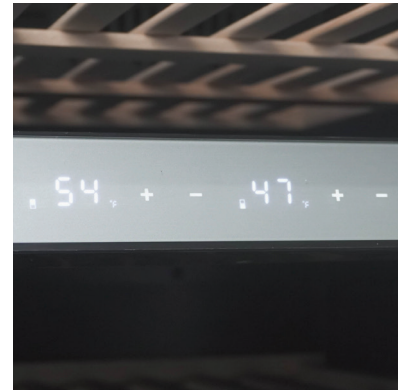

BORDEAUX

SPRWC140D1SS

Silhouette

PROFESSIONAL™

www.silhouetteappliances.com

**Seamless Capacitive
Touch Controls**