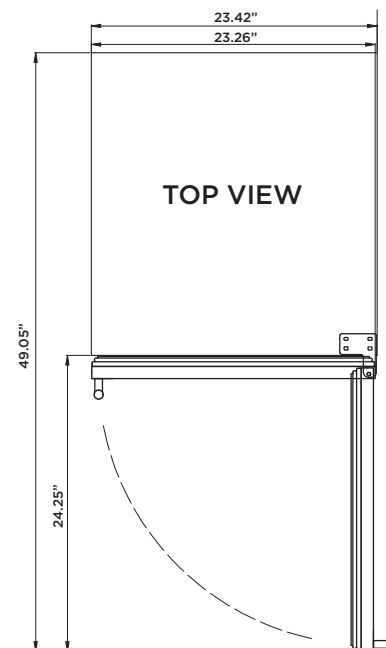

PROFESSIONAL™

www.silhouetteappliances.com

BENEFITS

Model #	SPRWC140D1SS
Capacity-Wine Compartment	Stores up to 129 bottles* in two temperature zones
Volume	14 cu. ft.
Temperature Range	41F - 64F (5C-18C)
Noise	39 db
Door Frame	304 grade seamless stainless steel
Cabinet	Matte black textured steel
Interior Finish	Matte black
Door Style	Single door
Reversible Door Swing	Yes
Door Hinge	Standard hinge
Door Glass	Low E, Dual pane, Argon filled
Door Handle	Pro-style, 20% longer than previous model
Door Lock	Yes
Shelving	Pro-glide, anti-vibration 100% extension
Shelving Material	Natural wood with stainless steel trim
Lighting Option 1	On/Off with door opening
Lighting Option 2	On 100% illumination for 2 hours
Lighting Option 3	On 50% illumination for 2 hours
Lighting Option 4	Always on
Light Colors	Choose between Arctic white or Azure blue
Controls	Digital seamless capacitive touch
Temperature Recall	Yes reverts to last set temperature after power out
Alarm	Yes, temperature and door ajar
Sabbath Mode	Yes

PRODUCT SPECIFICATIONS

UPC 067638024808

Unit Dimensions

Width 23.5" in.
Min. Height 69.4" in.
Max. Height 69.6" in.
Depth 26.7" in.

(DOES NOT INCLUDE HANDLE)

Installation

Gross Weight: 282.2 lbs.
Built-in under counter or free standing
Refrigerator: R600
Size: Min 24" wide opening required

AC Power

115V, 60Hz at MAX 1.5A
Power cord length: 6.5 ft.

Platinum Warranty

2 year parts and labor coverage

*based on standard 750ml bordeaux style bottle