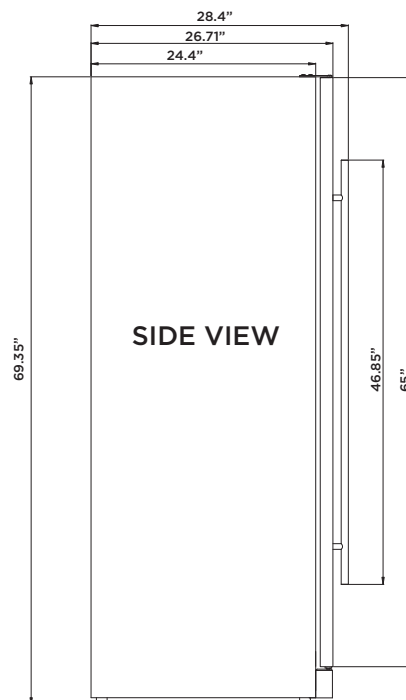

PROFESSIONAL™

www.silhouetteappliances.com

BENEFITS

Model #	SPRWC140D1SS
Capacity-Wine Compartment	Stores up to 129 bottles* in two temperature zones
Volume	14 cu. ft.
Temperature Range	41F - 64F (5C-18C)
Noise	39 db
Door Frame	304 grade seamless stainless steel
Cabinet	Matte black textured steel
Interior Finish	Matte black
Door Style	Single door
Reversible Door Swing	Yes
Door Hinge	Standard hinge
Door Glass	Low E, Dual pane, Argon filled
Door Handle	Pro-style, 20% longer than previous model
Door Lock	Yes
Shelving	Pro-glide, anti-vibration 100% extension
Shelving Material	Natural wood with stainless steel trim
Lighting Option 1	On/Off with door opening
Lighting Option 2	On 100% illumination for 2 hours
Lighting Option 3	On 50% illumination for 2 hours
Lighting Option 4	Always on
Light Colors	Choose between Arctic white or Azure blue
Controls	Digital seamless capacitive touch
Temperature Recall	Yes reverts to last set temperature after power out
Alarm	Yes, temperature and door ajar
Sabbath Mode	Yes

PRODUCT SPECIFICATIONS

UPC 067638024808

Unit Dimensions

Width 23.5" in.
Min. Height 69.4" in.
Max. Height 69.6" in.
Depth 26.7" in.

(DOES NOT INCLUDE HANDLE)

Installation

Gross Weight: 282.2 lbs.
Built-in under counter or free standing
Refrigerator: R600
Size: Min 24" wide opening required

AC Power

115V, 60Hz at MAX 1.5A
Power cord length: 6.5 ft.

Platinum Warranty

2 year parts and labor coverage

*based on standard 750ml bordeaux style bottle