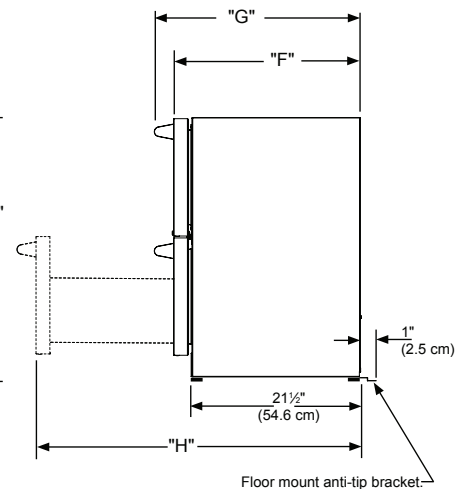

## 24" W. UNDERCOUNTER/FREESTANDING REFRIGERATED DRAWERS

DESCRIPTION	VDUI5241
Overall Width	23-7/8" (60.6 cm)
Overall Height	34-3/4" (95.9cm)
Overall Depth from Rear	To front of door – 23-23/32" (60.2 cm) To handle– 26-7/32" (66.6 cm) With door at 90° – 39-5/32" (99.5 cm)
Electrical Requirements	120V / 60Hz / 15A (5 ft. power cord attached to product)
Interior finish	Stainless Steel
Approximate Shipping Weight	160 lb. (72.6 kg)

Please do not prepare installation from brochure data only. See installation instructions for important clearance/installation information.

24" Rough-in Dimensions		
A	B	C
24" (61 cm)	34" to 35" (86.4 to 88.9 cm)	24" (61 cm)

Cabinet Dimensions		
D	E	F
23-7/8" (60.7 cm)	33-3/4" to 34-3/4" (85.7 to 88.3 cm)	23-23/32" (60.2 cm)
G	H	
26-7/32" (66.6 cm)	39-5/32" (99.5 cm)	

Figure 11

VIKING RANGE, LLC 111 FRONT STREET GREENWOOD, MISSISSIPPI 38930 USA