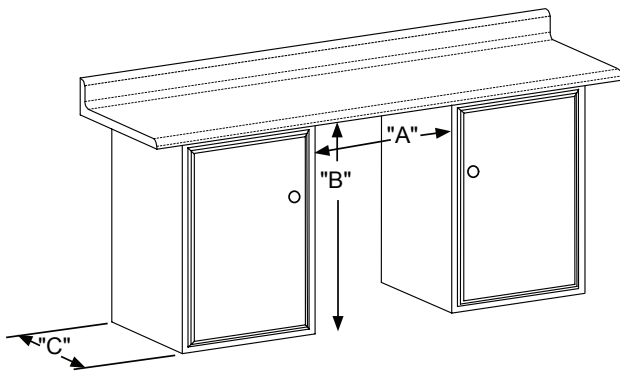

## 24" W. UNDERCOUNTER/FREESTANDING REFRIGERATED DRAWERS

DESCRIPTION	VDUI5241
Overall Width	23-7/8" (60.6 cm)
Overall Height	34-3/4" (95.9cm)
Overall Depth from Rear	To front of door – 23-23/32" (60.2 cm) To handle– 26-7/32" (66.6 cm) With door at 90° – 39-5/32" (99.5 cm)
Electrical Requirements	120V / 60Hz / 15A (5 ft. power cord attached to product)
Interior finish	Stainless Steel
Approximate Shipping Weight	160 lb. (72.6 kg)

Please do not prepare installation from brochure data only. See installation instructions for important clearance/installation information.

24" Rough-in Dimensions		
A	B	C
24" (61 cm)	34" to 35" (86.4 to 88.9 cm)	24" (61 cm)

Cabinet Dimensions		
D	E	F
23-7/8" (60.7 cm)	33-3/4" to 34-3/4" (85.7 to 88.3 cm)	23-23/32" (60.2 cm)
G	H	
26-7/32" (66.6 cm)	39-5/32" (99.5 cm)	

Figure 11

VIKING RANGE, LLC 111 FRONT STREET GREENWOOD, MISSISSIPPI 38930 USA