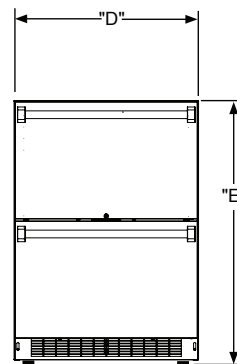

## 24" W. UNDERCOUNTER/FREESTANDING REFRIGERATED DRAWERS

DESCRIPTION	VDUI5241
Overall Width	23-7/8" (60.6 cm)
Overall Height	34-3/4" (95.9cm)
Overall Depth from Rear	To front of door – 23-23/32" (60.2 cm) To handle– 26-7/32" (66.6 cm) With door at 90° – 39-5/32" (99.5 cm)
Electrical Requirements	120V / 60Hz / 15A (5 ft. power cord attached to product)
Interior finish	Stainless Steel
Approximate Shipping Weight	160 lb. (72.6 kg)

Please do not prepare installation from brochure data only. See installation instructions for important clearance/installation information.

24" Rough-in Dimensions		
A	B	C
24" (61 cm)	34" to 35" (86.4 to 88.9 cm)	24" (61 cm)

Cabinet Dimensions		
D	E	F
23-7/8" (60.7 cm)	33-3/4" to 34-3/4" (85.7 to 88.3 cm)	23-23/32" (60.2 cm)
G	H	
26-7/32" (66.6 cm)	39-5/32" (99.5 cm)	

Figure 11

VIKING RANGE, LLC 111 FRONT STREET GREENWOOD, MISSISSIPPI 38930 USA