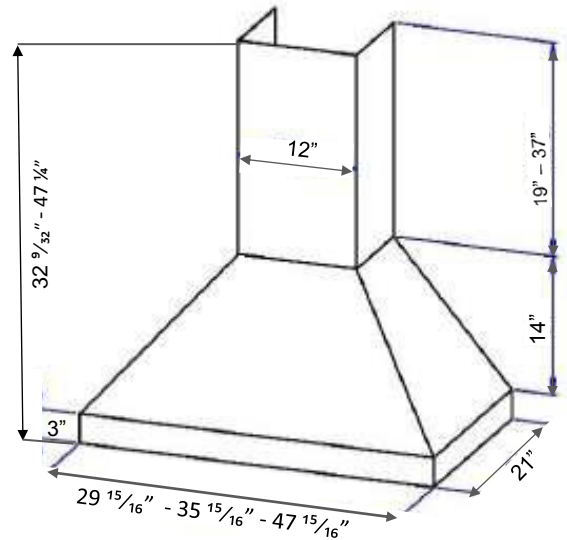

**Stainless Steel  
Chimney Range Hood  
Designer Series  
Made in ITALY**

**Available in 3 Sizes:**  
**VECHW30GSS – 30"**  
**VECHW36GSS – 36"**  
**VECHW48GSS – 48"**

**Specifications**

		<b>Specifications</b>	
<b>General Features</b>	<b>Model Number</b>	<b>Range Hood VECHW(30,36,48)GSS</b>	
	Size	30", 36" & 48"	
	Type	Electric	
	Color	Stainless Steel 36" Also available in: Matte Black, Gloss Black & White	
	Control Knobs	SS	
	Fan Speeds	4	
	Lights	4 LED	
	Max CFM	30" & 36" – 600 / 48" – 1,200	
	Noise Level – 4 Fan Speeds		
	Venting	6" Top Vented	
	Power Requirements	120 Volt 60Hz. 15 Amp	
	<b>Dimensions</b>	<b>Overall</b>	
		Width (in)	29 15/16" - 35 15/16" - 47 15/16"
Height		32 9/32" - 47 1/4"	
Depth (in)		21"	
Weight		55, 65, 80 lbs.	