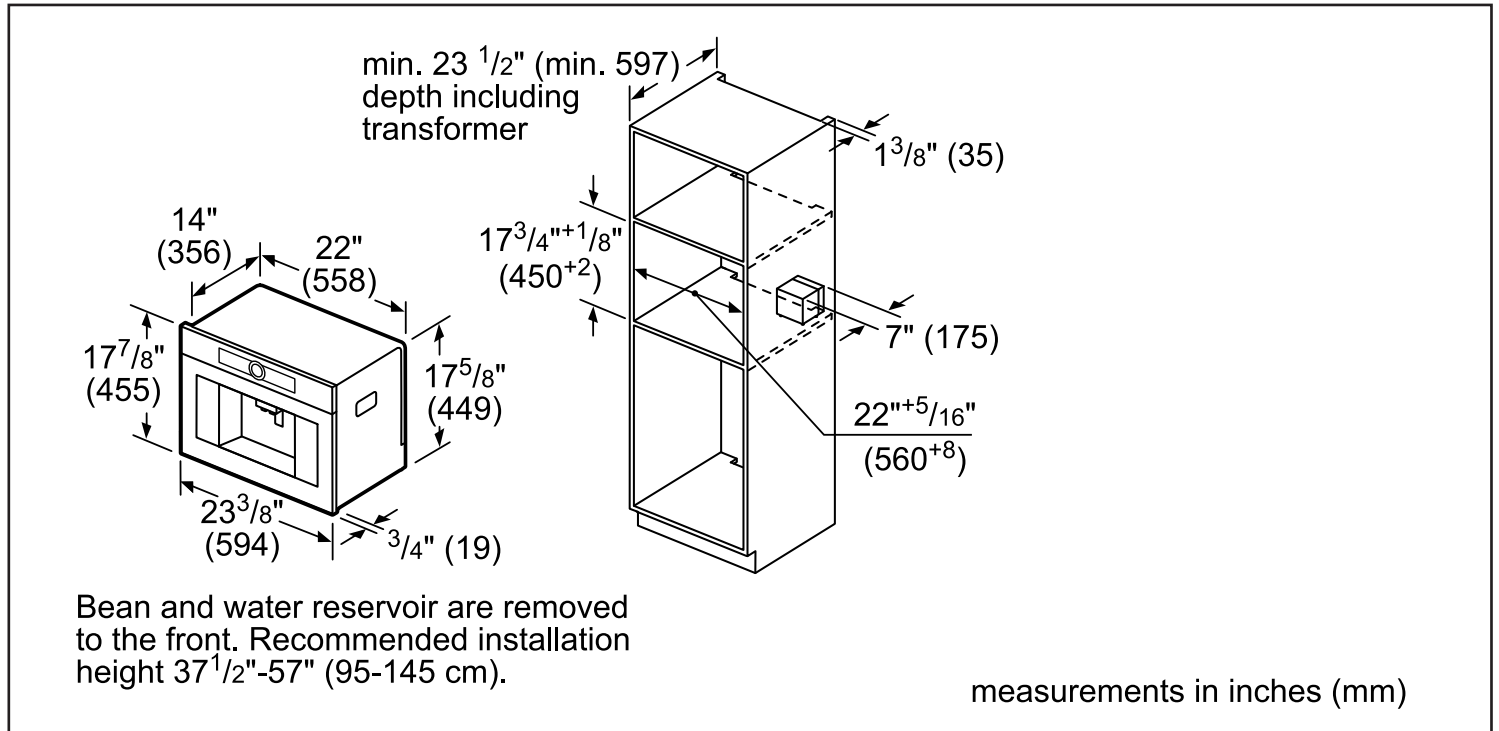

Built-in Coffee Machine

Stainless Steel BCM8450UC

Installation Details

For help and assistance with Bosch accessories please visit: www.bosch-eshop.com/eshop/bosch/us or call 1-800-944-2904 Mon-Fri 5am to 6pm PST Sat 6am to 3pm PST

Notes: All height, width and depth dimensions are shown in inches. BSH reserves the absolute and unrestricted right to change product materials and specifications, at any time, without notice. Consult the product's installation instructions for final dimensional data and other details prior to making cutout. Applicable product warranty can be found in accompanying product literature or you may contact your account manager for further details.

Warranties: Bosch warrants that the Product is free from defects in materials and workmanship for a period of three hundred and sixty-five (365) days from the date of purchase. The foregoing timeline begins to run upon the date of purchase, and shall not be stalled, tolled, extended, or suspended, for any reason whatsoever. This Product is also warranted to be free from cosmetic defects in material and workmanship (such as scratches of stainless steel, paint/porcelain blemishes, chip, dents, or other damage) to the finish of the Product, for a period of thirty (30) days from the date of purchase or closing date for new construction. This cosmetic warranty excludes slight color variations due to inherent differences in painted and porcelain parts, as well as differences caused by kitchen lighting, product location, or other similar factors. This cosmetic warranty specifically excludes any display, floor, "As Is", or "B" stock appliances.

For more information on our entire line of products, go to www.bosch-home.com/us or call 1-800-944-2904

© BSH Home Appliances Corporation. All rights reserved. Bosch is a registered trademark of Robert Bosch GmbH.

06/16