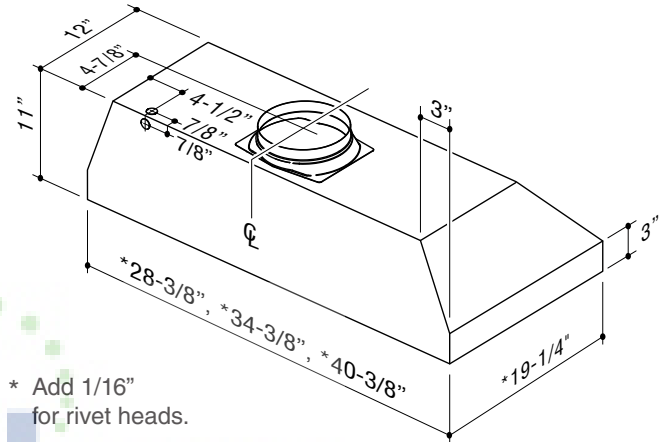

FEATURES

- Cabinet mount - custom applications
- Finish: 430 Stainless Steel #4 Brushed
- Widths: 28-3/8", 34-3/8", 40-3/8"
- Depth: 19-1/4"
- 8" round duct connector with backdraft damper
- Two-setting cooktop lighting (Uses two 50W, GU10 halogen lamps. Bulbs included.)
- Easily accessible, dishwasher safe stainless steel baffle filters with handles
- Infinite speed rotary blower control with on-off rocker switch
- Powerful, centrifugal blower with high-efficiency motor produces 290 CFM
- Quiet, normal speed operation
- Heat Sentry™ - automatically turns blower to high speed when excess cooking heat is detected
- For indoor use only

* Add 1/16" for rivet heads.

HVI-2100 CERTIFIED RATINGS comply with new testing technologies and procedures prescribed by the Home Ventilating Institute, for off-the-shelf products, as they are available to consumers. Product performance is rated at 0.1 in. static pressure, based on tests conducted in a state-of-the-art test laboratory. Sones are a measure of humanly-perceived loudness, based on laboratory measurements.

SPECIFICATIONS

MODEL NO.	VOLTS	AMPS	CFM / SONES (High Speed)	CFM / SONES (Low Speed)	DUCT
CP34	120	5.0	290 / 11.5	130 / 3.0	8" round

BEST Hartford, Wisconsin www.BestRangeHoods.com 800-558-1711

REFERENCE	QTY.	REMARKS	Project
			Location
			Architect
			Engineer
			Contractor
			Submitted by
			Date

POWER PACK MODEL	WIDTH	CUTOUT DIMENSIONS	
		D	E
CP34	30"	19 3/8"	28 1/2"
	36"	19 3/8"	34 1/2"
	42"	19 3/8"	40 1/2"

CP34 SERIES HOOD SYSTEM

best[®]