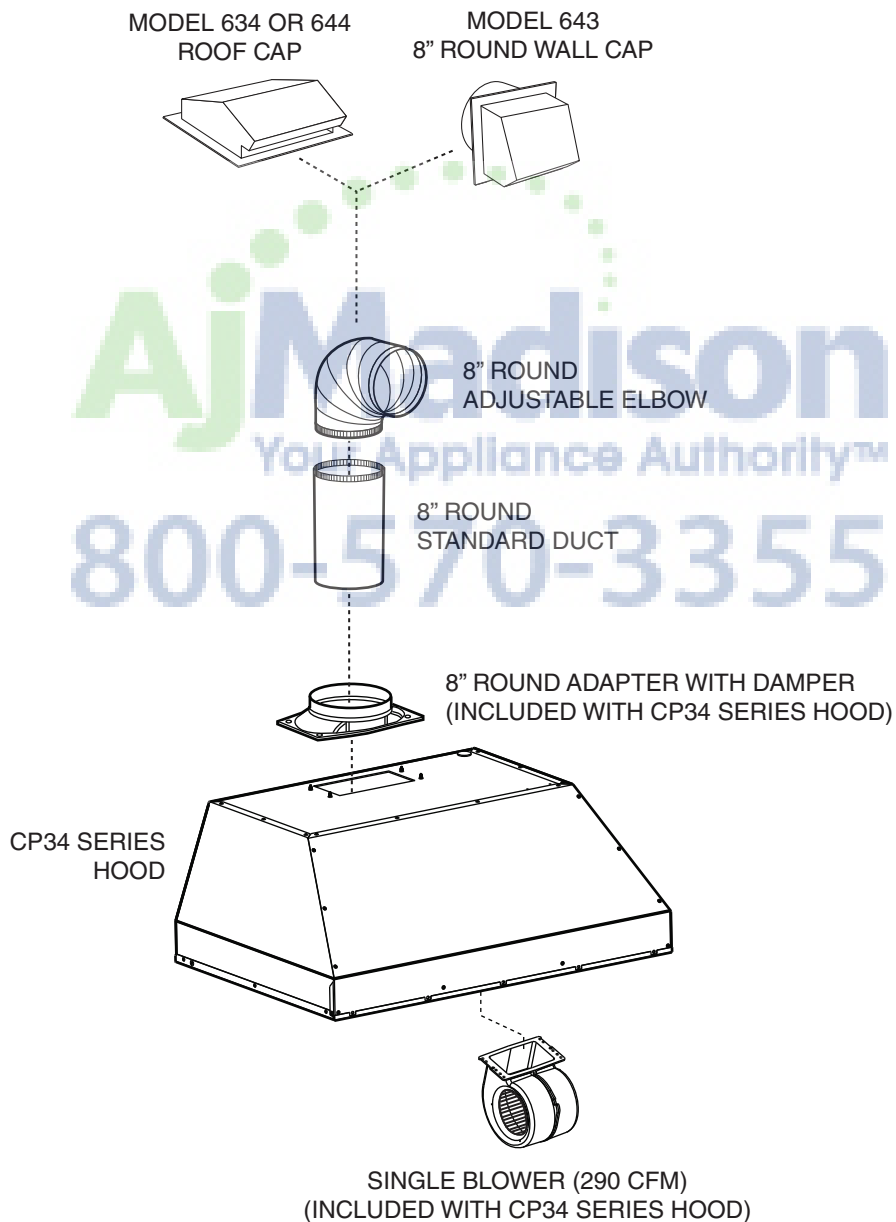

FEATURES

- Cabinet mount - custom applications
- Finish: 430 Stainless Steel #4 Brushed
- Widths: 28-3/8", 34-3/8", 40-3/8"
- Depth: 19-1/4"
- 8" round duct connector with backdraft damper
- Two-setting cooktop lighting (Uses two 50W, GU10 halogen lamps. Bulbs included.)
- Easily accessible, dishwasher safe stainless steel baffle filters with handles
- Infinite speed rotary blower control with on-off rocker switch
- Powerful, centrifugal blower with high-efficiency motor produces 290 CFM
- Quiet, normal speed operation
- Heat Sentry™ - automatically turns blower to high speed when excess cooking heat is detected
- For indoor use only

To minimize the gap around the power pack, take actual width and depth measurements of power pack and add 1/16" to get **D** and **E** measurements. Cut the hole in the bottom of the cabinet according to dimensions. See chart and illustration for details.

POWER PACK MODEL	WIDTH	CUTOUT DIMENSIONS	
		D	E
CP34	30"	19 3/8"	28 1/2"
	36"	19 3/8"	34 1/2"
	42"	19 3/8"	40 1/2"

CP34 SERIES HOOD SYSTEM

best[®]