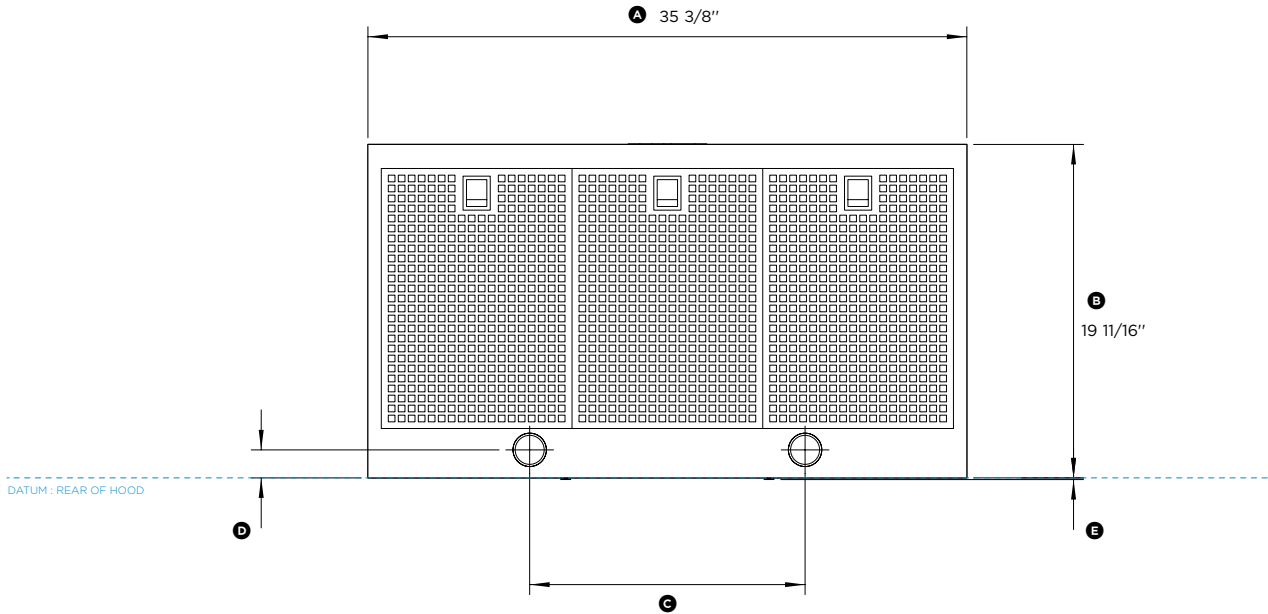

## SPECIFICATIONS

<b>Finish</b>	Stainless steel
<b>Dimensions</b>	H(25 13/16" - 43 1/16") x W35 6/16" x D19 11/16"
<b>Fan ratings</b>	
Max. air movement	600CFM
Max. decibel rating	67dBA
<b>Performance</b>	
Extraction type	Surface
Fan speeds	4
<b>Cleaning</b>	
Dishwasher safe aluminium mesh filters	3
Stainless steel filter cover	●
<b>Installation</b>	
Two-piece height adjustable flue	●
Air outlet	6"
Ducted — top extraction	●
Recirculation — top extraction	●
<b>Controls</b>	
Control type	Soft-touch
Timer function	●
Light type	Halogen 2 x 50W
Supply voltage	120V
<b>Accessories</b>	
Ducting solution	●
Recirculation diverter	●
Recirculation carbon filter	●
<b>Manufacturer's warranty</b>	2 years

For full specifications visit [fisherpaykel.com](http://fisherpaykel.com)

**Fisher & Paykel**

PLAN VIEW

FRONT VIEW

Model no:

HC36PHTX1

Product Dimensions	in
Ⓐ Maximum height of rangehood	43 1/16"
Ⓑ Minimum overall height - recirculating	29 1/8"
Ⓒ Minimum overall height - ducted	26 3/4"
Ⓓ Overall width of rangehood	35 3/8"
Ⓔ Depth of rangehood chassis	19 11/16"
Ⓕ Height from bottom datum to top of lower chimney section	25 13/16"
Ⓖ Height of canopy	4 1/2"
Ⓗ Height of control panel	2 1/16"
Ⓘ Width of chimney	12 5/8"
Ⓚ Depth of chimney including rear bracket	11 7/16"
Ⓛ Ducting outlet diameter	6"
Ⓜ Distance from center of ducting outlet to rear datum	3 3/4"
Ⓝ Rear bracket depth	1/8"

INDICATES PRODUCT DATUM

DATE: 12.01.2016

IMPORTANT NOTE: Throughout this guide, dimensions may vary by ±2mm (3/32"). Please read the installation manual for detailed information on installing the product. For full installation instructions & specifications visit [fisherpaykel.com](http://fisherpaykel.com)

Model no:

HC36PHTX1

Product Dimensions	in
Ⓐ Overall width of rangehood	35 3/8"
Ⓑ Depth of rangehood chassis	19 11/16"
Ⓒ Distance between light centers	16 1/4"
Ⓓ Distance from center of lights to rear of chassis	1 5/8"
Ⓔ Rear bracket depth	1/8"