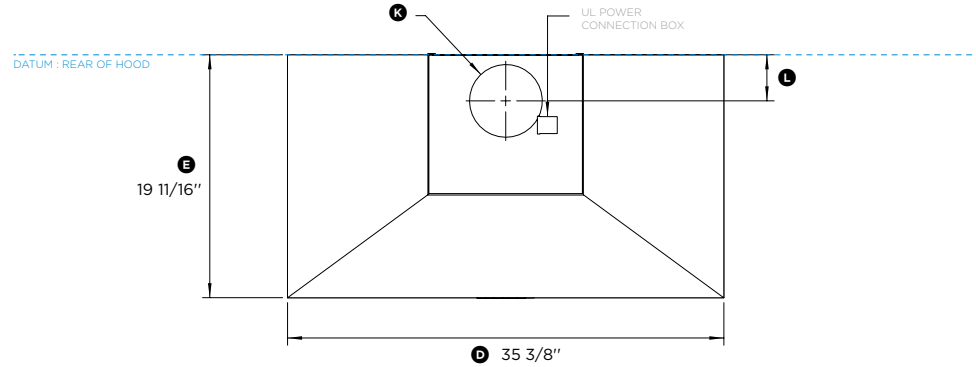

PLAN VIEW

Model no:

HC36PHTX1

Product Dimensions	in
Ⓐ Maximum height of rangehood	43 1/16"
Ⓑ Minimum overall height - recirculating	29 1/8"
Ⓒ Minimum overall height - ducted	26 3/4"
Ⓓ Overall width of rangehood	35 3/8"
Ⓔ Depth of rangehood chassis	19 11/16"
Ⓕ Height from bottom datum to top of lower chimney section	25 13/16"
Ⓖ Height of canopy	4 1/2"
Ⓗ Height of control panel	2 1/16"
Ⓘ Width of chimney	12 5/8"
Ⓚ Depth of chimney including rear bracket	11 7/16"
Ⓛ Ducting outlet diameter	6"
Ⓜ Distance from center of ducting outlet to rear datum	3 3/4"
Ⓝ Rear bracket depth	1/8"

INDICATES PRODUCT DATUM

DATE: 12.01.2016

IMPORTANT NOTE: Throughout this guide, dimensions may vary by ±2mm (3/32"). Please read the installation manual for detailed information on installing the product. For full installation instructions & specifications visit fisherpaykel.com