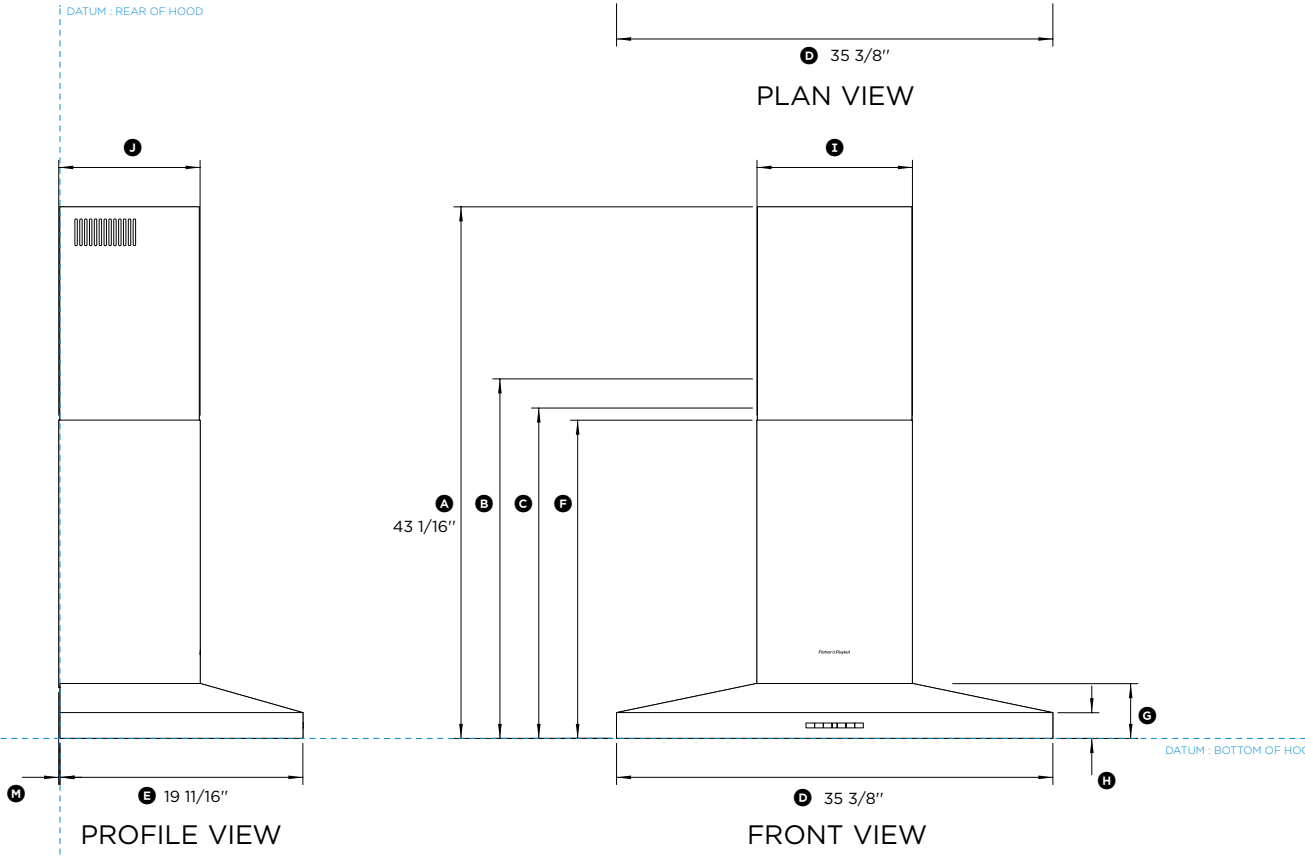

For full specifications visit [fisherpaykel.com](http://fisherpaykel.com)

**Fisher & Paykel**

PLAN VIEW

FRONT VIEW

Model no:

HC36PHTX1

Product Dimensions	in
Ⓐ Maximum height of rangehood	43 1/16"
Ⓑ Minimum overall height - recirculating	29 1/8"
Ⓒ Minimum overall height - ducted	26 3/4"
Ⓓ Overall width of rangehood	35 3/8"
Ⓔ Depth of rangehood chassis	19 11/16"
Ⓕ Height from bottom datum to top of lower chimney section	25 13/16"
Ⓖ Height of canopy	4 1/2"
Ⓗ Height of control panel	2 1/16"
Ⓘ Width of chimney	12 5/8"
Ⓚ Depth of chimney including rear bracket	11 7/16"
Ⓛ Ducting outlet diameter	6"
Ⓜ Distance from center of ducting outlet to rear datum	3 3/4"
Ⓝ Rear bracket depth	1/8"

INDICATES PRODUCT DATUM

DATE: 12.01.2016

IMPORTANT NOTE: Throughout this guide, dimensions may vary by ±2mm (3/32"). Please read the installation manual for detailed information on installing the product. For full installation instructions & specifications visit [fisherpaykel.com](http://fisherpaykel.com)

Model no:

HC36PHTX1

Product Dimensions	in
Ⓐ Overall width of rangehood	35 3/8"
Ⓑ Depth of rangehood chassis	19 11/16"
Ⓒ Distance between light centers	16 1/4"
Ⓓ Distance from center of lights to rear of chassis	1 5/8"
Ⓔ Rear bracket depth	1/8"

BOTTOM VIEW

INDICATES PRODUCT DATUM -----

DATE: 12.01.2016

IMPORTANT NOTE: Throughout this guide, dimensions may vary by ±2mm (3/32"). Please read the installation manual for detailed information on installing the product. For full installation instructions & specifications visit [fisherpaykel.com](http://fisherpaykel.com)