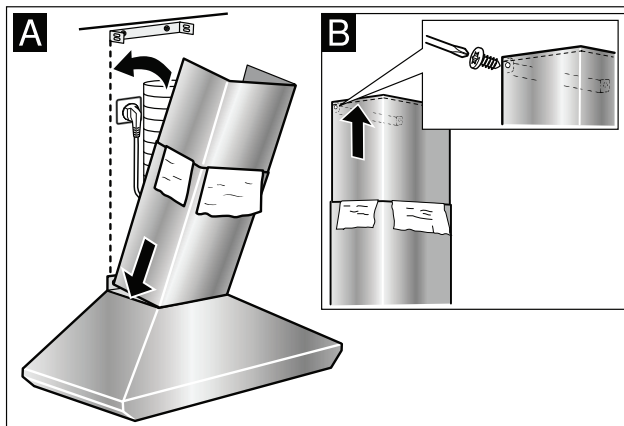

30" Pyramid Canopy Chimney Hood

800 Series – Black Stainless Steel HCP80641UC

BOSCH
Invented for life

Installation Details

- A Lower flue duct
- B Upper flue duct

- A Ducted operation:
Min. / Max. 24 9/16" (624 mm) / 38 7/8" (985 mm)
- Recirculation mode:
Min. / Max. 28 1/4" (716 mm) / 42 9/16" (1081 mm)

measurements in inches (mm)

For help and assistance with Bosch accessories please visit: www.bosch-eshop.com/eshop/bosch/us or call 1-800-944-2904 Mon-Fri 5am to 6pm PST Sat 6am to 3pm PST

Notes: All height, width and depth dimensions are shown in inches. BSH reserves the absolute and unrestricted right to change product materials and specifications, at any time, without notice. Consult the product's installation instructions for final dimensional data and other details prior to making cutout. Applicable product warranty can be found in accompanying product literature or you may contact your account manager for further details.