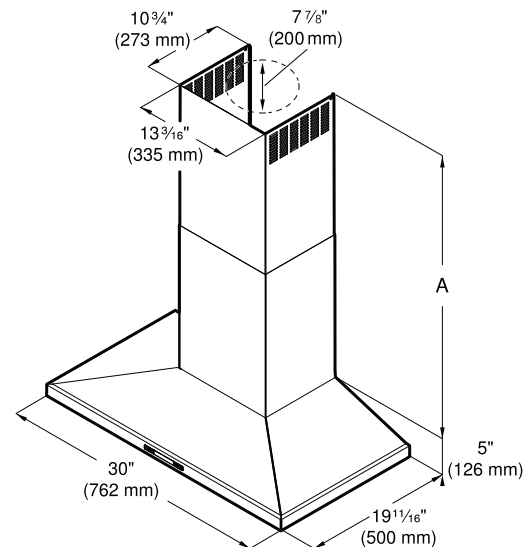

Notes: All height, width and depth dimensions are shown in inches. BSH reserves the absolute and unrestricted right to change product materials and specifications, at any time, without notice. Consult the product's installation instructions for final dimensional data and other details prior to making cutout. Applicable product warranty can be found in accompanying product literature or you may contact your account manager for further details.

30" Pyramid Canopy Chimney Hood

800 Series – Black Stainless Steel HCP80641UC

BOSCH
Invented for life

Installation Details

- A Lower flue duct
- B Upper flue duct

- A Ducted operation:
Min. / Max. 24 9/16" (624 mm) / 38 7/8" (985 mm)
- Recirculation mode:
Min. / Max. 28 1/4" (716 mm) / 42 9/16" (1081 mm)

measurements in inches (mm)

For help and assistance with Bosch accessories please visit: www.bosch-eshop.com/eshop/bosch/us or call 1-800-944-2904 Mon-Fri 5am to 6pm PST Sat 6am to 3pm PST

Notes: All height, width and depth dimensions are shown in inches. BSH reserves the absolute and unrestricted right to change product materials and specifications, at any time, without notice. Consult the product's installation instructions for final dimensional data and other details prior to making cutout. Applicable product warranty can be found in accompanying product literature or you may contact your account manager for further details.