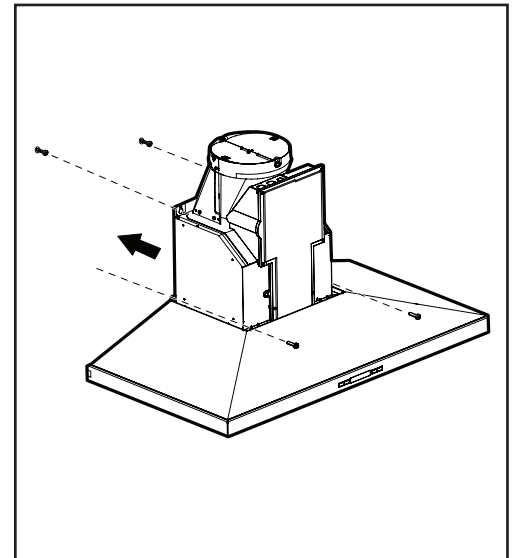

Notes: All height, width and depth dimensions are shown in inches. BSH reserves the absolute and unrestricted right to change product materials and specifications, at any time, without notice. Consult the product's installation instructions for final dimensional data and other details prior to making cutout. Applicable product warranty can be found in accompanying product literature or you may contact your account manager for further details.

30" Pyramid Canopy Chimney Hood

800 Series – Black Stainless Steel HCP80641UC

BOSCH
Invented for life

Installation Details

- A Lower flue duct
- B Upper flue duct

- A Ducted operation:
Min. / Max. 24 9/16" (624 mm) / 38 7/8" (985 mm)
- Recirculation mode:
Min. / Max. 28 1/4" (716 mm) / 42 9/16" (1081 mm)

measurements in inches (mm)

For help and assistance with Bosch accessories please visit: www.bosch-eshop.com/eshop/bosch/us or call 1-800-944-2904 Mon-Fri 5am to 6pm PST Sat 6am to 3pm PST

Notes: All height, width and depth dimensions are shown in inches. BSH reserves the absolute and unrestricted right to change product materials and specifications, at any time, without notice. Consult the product's installation instructions for final dimensional data and other details prior to making cutout. Applicable product warranty can be found in accompanying product literature or you may contact your account manager for further details.