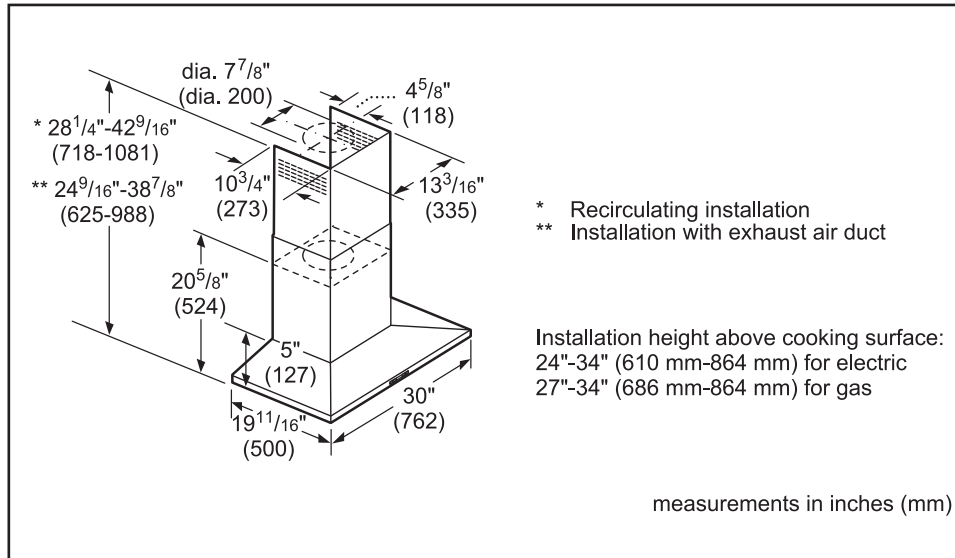

Notes: All height, width and depth dimensions are shown in inches. BSH reserves the absolute and unrestricted right to change product materials and specifications, at any time, without notice. Consult the product's installation instructions for final dimensional data and other details prior to making cutout. Applicable product warranty can be found in accompanying product literature or you may contact your account manager for further details.

30" Pyramid Canopy Chimney Hood

800 Series – Black Stainless Steel HCP80641UC

BOSCH
Invented for life

Installation Details

- A Lower flue duct
- B Upper flue duct

- A Ducted operation:
Min. / Max. 24 9/16" (624 mm) / 38 7/8" (985 mm)
- Recirculation mode:
Min. / Max. 28 1/4" (716 mm) / 42 9/16" (1081 mm)

measurements in inches (mm)

For help and assistance with Bosch accessories please visit: www.bosch-eshop.com/eshop/bosch/us or call 1-800-944-2904 Mon-Fri 5am to 6pm PST Sat 6am to 3pm PST

Notes: All height, width and depth dimensions are shown in inches. BSH reserves the absolute and unrestricted right to change product materials and specifications, at any time, without notice. Consult the product's installation instructions for final dimensional data and other details prior to making cutout. Applicable product warranty can be found in accompanying product literature or you may contact your account manager for further details.