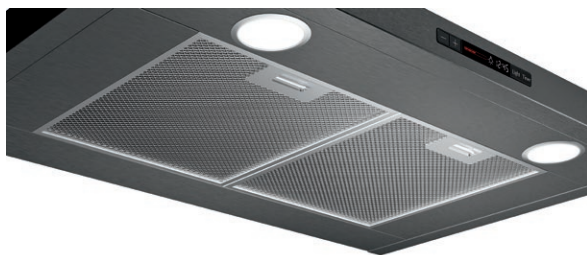

30" Pyramid Canopy Chimney Hood

800 Series – Black Stainless Steel HCP80641UC

BOSCH
Invented for life

HCP80641UC
Black Stainless Steel

The 30" Bosch black stainless steel chimney hood helps guard against surface scratches and fingerprints.

Features & Benefits

Quiet blower 4.6 sones / 178 CFM low to 9.9 sones / 600 CFM high.

Bosch black stainless steel guards against surface scratches and fingerprints.

LCD touch display provide controls that are easy to use and read.

Accessories-Optional

HCIFILTUC
Filter kit

HCREC5UC
Recirculation kit

HCPEXT4UC
Chimney extension for 9-11.5 ft. ceilings for use with HCP80641UC

For help and assistance with Bosch accessories please visit: www.bosch-eshop.com/eshop/bosch/us or call 1-800-944-2904 Mon-Fri 5am to 6pm PST Sat 6am to 3pm PST