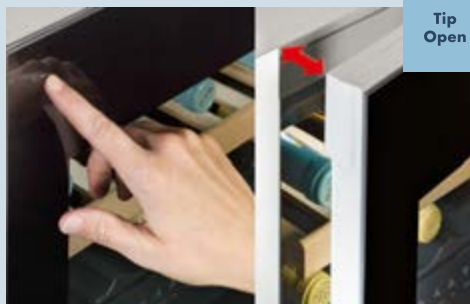

Tip Open

TipOpen technology: When the door is gently tapped, TipOpen technology partially opens the appliance, facilitating further opening. If the door is not opened fully within three seconds, the door will self-close, ensuring that ideal air humidity is maintained within the cabinet.