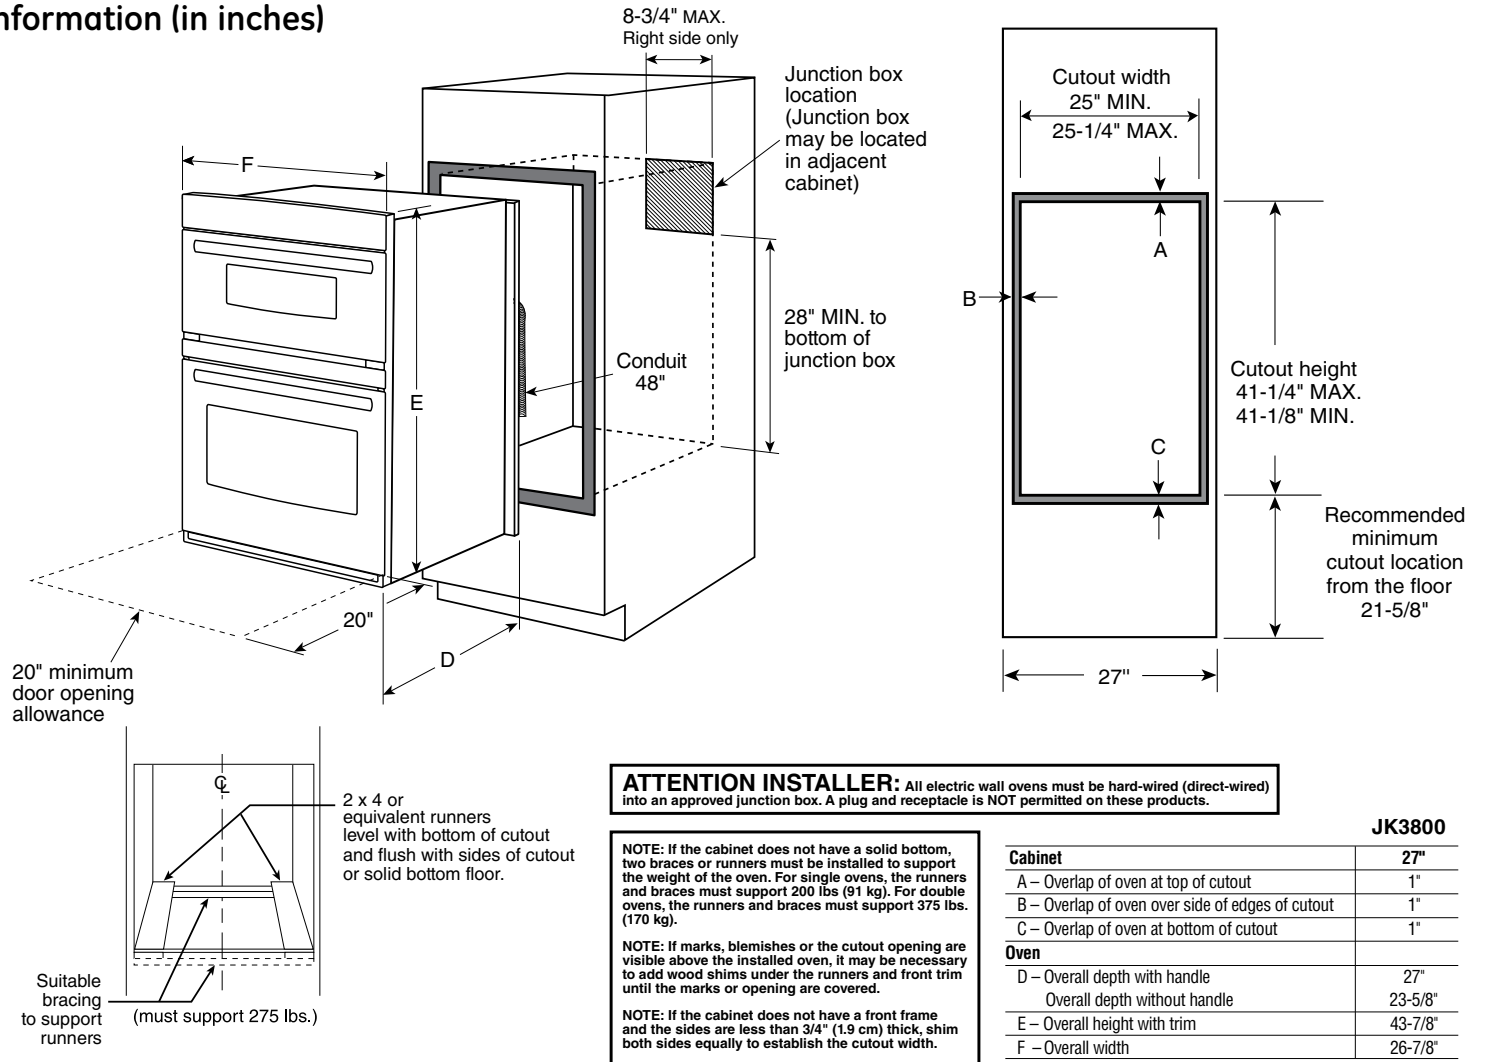

JK3800SH

GE® 27" Built-In Combination Microwave Oven

Dimensions and Installation Information (in inches)

Note: Cabinets installed adjacent to wall ovens must have an adhesion spec of at least a 194°F temperature rating.

Installation Information: Before installing, consult installation instructions packed with product for current dimensional data.

Door handle protrudes 3" from door face. Cabinets and drawers on adjacent 45° and 90° walls should be placed to avoid interference with the handle.

Electric wall ovens are not approved for installation with a plug and receptacle. They must be hard wired in accordance with installation instructions.

Note: These ovens are not approved for stackable or side-by-side installations.

KW Rating	
240V	6.4
208V	5.6
Breaker Size	
240V	30 Amps
208V	30 Amps

For answers to your Monogram® or GE® appliance questions, visit our website at geappliances.com or call GE Answer Center® service, 800.626.2000.

Listed by Underwriters Laboratories