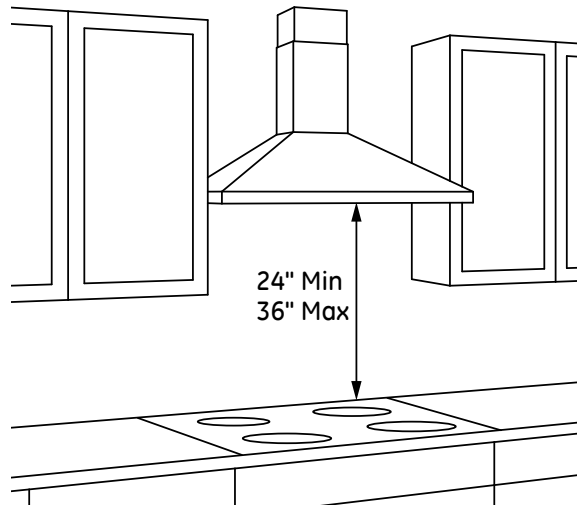

JVW5361SJ/EJ

GE® 36" Wall-Mount Pyramid Chimney Hood

DIMENSIONS AND INSTALLATION INFORMATION (IN INCHES)

INSTALLATION INFORMATION:

Before installing, consult Use & Care/installation instructions packed with product for current dimensional data.

OPTIONAL ACCESSORIES

JXDC72SS/ES-10(ft.) Ceiling Duct Cover Kit

Max ceiling height installation with kit - 10'-0"

JXRC70-Remote Control

JXCF72-Charcoal Filter

(needed if used in recirculation mode)

Amp Rating	
120V	2.5

36" Models Require a 36"-Wide Opening

*The supplied duct cover fits 7'-4" to 8'-10" ceiling heights (10" with optional high ceiling kit JXDC72)

The vent hood must be installed 24" min. and 36" max. above the cooking surface. The hood installation height above the cooking surface depends upon ceiling height. The telescopic duct cover conceals the ductwork running from the top of the hood to the ceiling.