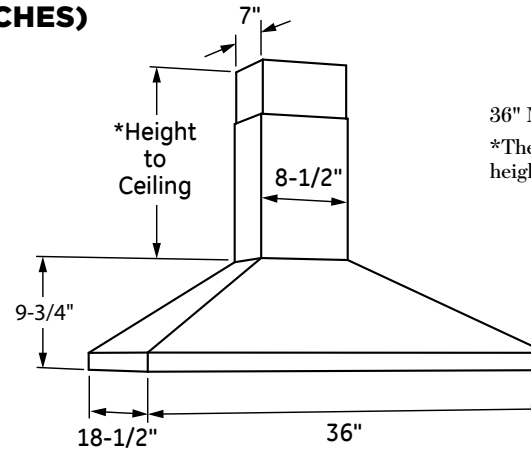

JVW5361SJ/EJ

GE® 36" Wall-Mount Pyramid Chimney Hood

DIMENSIONS AND INSTALLATION INFORMATION (IN INCHES)

INSTALLATION INFORMATION:

Before installing, consult Use & Care/installation instructions packed with product for current dimensional data.

OPTIONAL ACCESSORIES

JXDC72SS/ES-10(ft.) Ceiling Duct Cover Kit

Max ceiling height installation with kit - 10'-0"

JXRC70-Remote Control

JXCF72-Charcoal Filter

(needed if used in recirculation mode)

Amp Rating	
120V	2.5

36" Models Require a 36"-Wide Opening

*The supplied duct cover fits 7'-4" to 8'-10" ceiling heights (10" with optional high ceiling kit JXDC72)