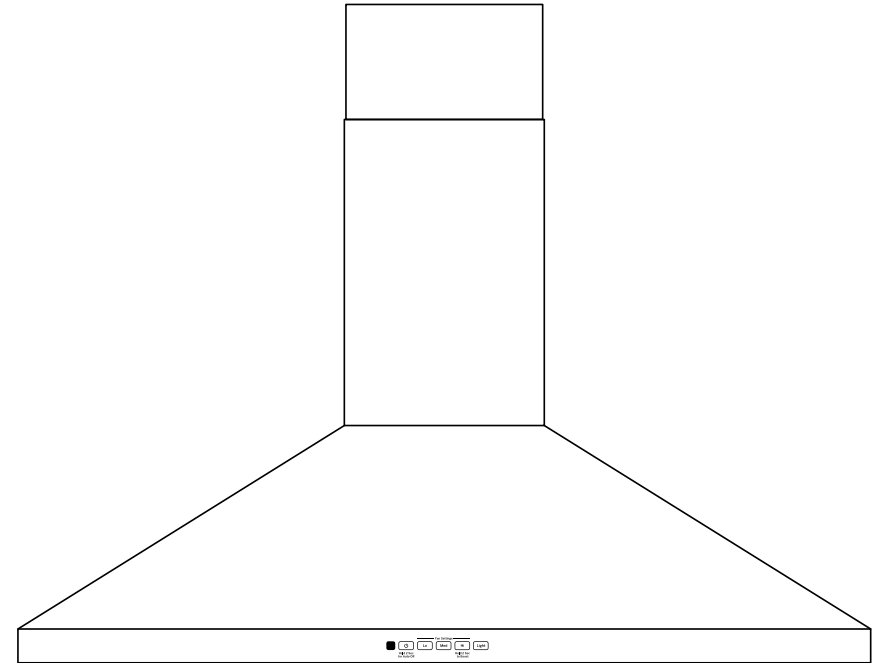

JVW5361SJ/EJ

GE® 36" Wall-Mount Pyramid Chimney Hood

FEATURES AND BENEFITS

350-CFM venting system with boost - Effectively remove smoke, grease, odor and moisture

Electronic backlit controls - Add a sophisticated look with this up-front, easy-to-use display

Dual halogen cooktop light - Enjoy better visibility with a brightly lit cooktop and surrounding surface

Night light - Keep a dim light on for visibility at all hours

Convertible venting options - Select recirculating or external venting

Remote control option - Control your ventilation lighting and fan speed from anywhere in the kitchen

Model JVW5361SJSS - Stainless steel

Model JVW5361EJES - Slate

GE APPLIANCES