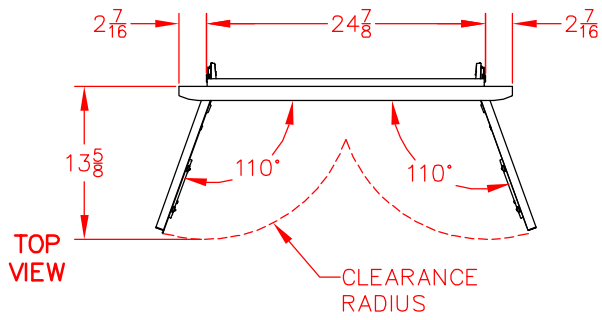

# LDR30T-4 DOUBLE ACCESS DOOR, 30"

## PRODUCT DIMENSIONS

## CUTOUT DIMENSIONS