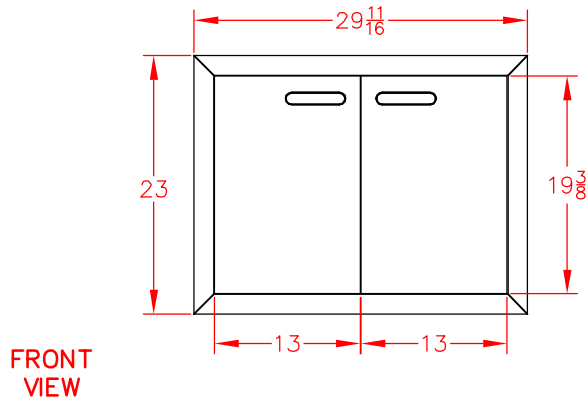

# LDR30T-4 DOUBLE ACCESS DOOR, 30"

## PRODUCT DIMENSIONS

## CUTOUT DIMENSIONS