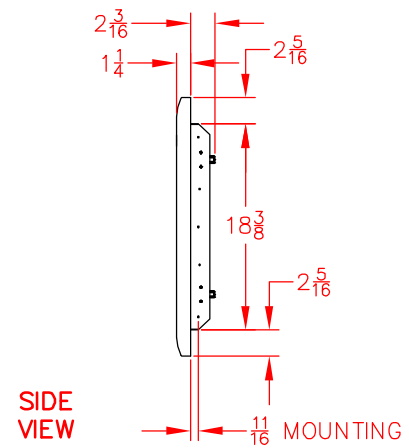

# LDR30T-4 DOUBLE ACCESS DOOR, 30"

## PRODUCT DIMENSIONS

## CUTOUT DIMENSIONS