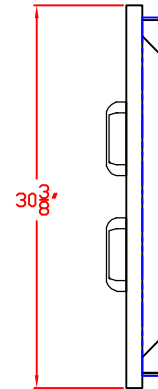

SEDONA by LYNX
30 IN. ACCESS DOORS
MODEL LDR530
W/ DIMENSIONS

ISLAND CUTOUT
IN BLUE

TOP VIEW

FRONT VIEW

SIDE VIEW

SEDONA by LYNX
30 IN. ACCESS DOORS
MODEL LDR530
ISLAND CUTOUT

ISLAND CUTOUT
IN BLUE

TOP VIEW

FRONT VIEW

SIDE VIEW