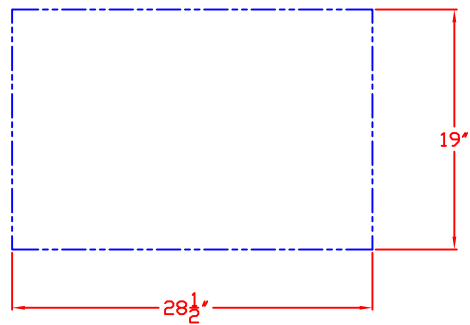

SEDONA by LYNX
30 IN. ACCESS DOORS
MODEL LDR530
W/ DIMENSIONS

ISLAND CUTOUT
IN BLUE

TOP VIEW

FRONT VIEW

SIDE VIEW

SEDONA by LYNX
30 IN. ACCESS DOORS
MODEL LDR530
ISLAND CUTOUT

ISLAND CUTOUT
IN BLUE

TOP VIEW

FRONT VIEW

SIDE VIEW