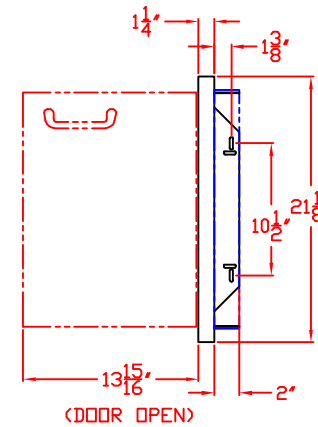

SEDONA by LYNX
30 IN. ACCESS DOORS
MODEL LDR530
W/ DIMENSIONS

ISLAND CUTOUT
IN BLUE

TOP VIEW

FRONT VIEW

SIDE VIEW

SEDONA by LYNX
30 IN. ACCESS DOORS
MODEL LDR530
ISLAND CUTOUT

ISLAND CUTOUT
IN BLUE

TOP VIEW

FRONT VIEW

SIDE VIEW