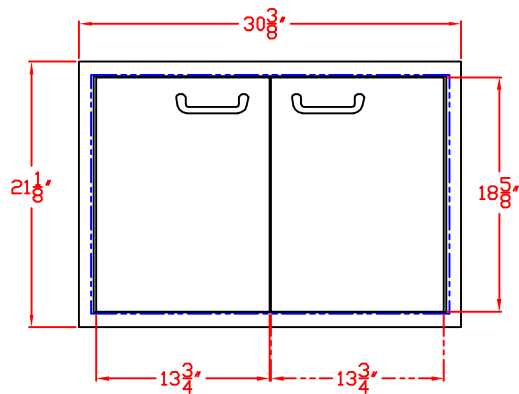

SEDONA by LYNX
30 IN. ACCESS DOORS
MODEL LDR530
W/ DIMENSIONS

ISLAND CUTOUT
IN BLUE

TOP VIEW

FRONT VIEW

SIDE VIEW

SEDONA by LYNX
30 IN. ACCESS DOORS
MODEL LDR530
ISLAND CUTOUT

ISLAND CUTOUT
IN BLUE

TOP VIEW

FRONT VIEW

SIDE VIEW