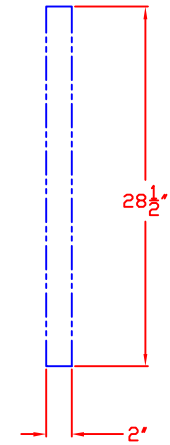

SEDONA by LYNX
30 IN. ACCESS DOORS
MODEL LDR530
W/ DIMENSIONS

ISLAND CUTOUT
IN BLUE

TOP VIEW

FRONT VIEW

SIDE VIEW

SEDONA by LYNX
30 IN. ACCESS DOORS
MODEL LDR530
ISLAND CUTOUT

ISLAND CUTOUT
IN BLUE

TOP VIEW

FRONT VIEW

SIDE VIEW