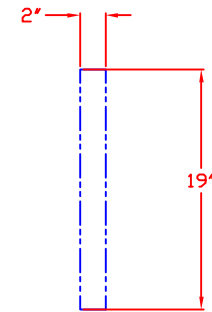

SEDONA by LYNX
30 IN. ACCESS DOORS
MODEL LDR530
W/ DIMENSIONS

ISLAND CUTOUT
IN BLUE

TOP VIEW

FRONT VIEW

SIDE VIEW

SEDONA by LYNX
30 IN. ACCESS DOORS
MODEL LDR530
ISLAND CUTOUT

ISLAND CUTOUT
IN BLUE

TOP VIEW

FRONT VIEW

SIDE VIEW