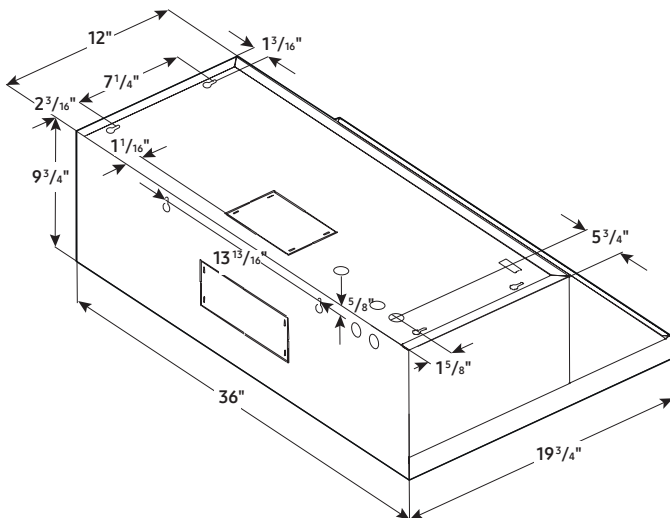

Dimensions and Clearance

Total Power

425W

Power Source

120V / 60 Hz / 15A

Range Hood

- 36" Stainless Steel Under-Cabinet Hood
- Vent Fan: 390 CFM (600 CFM Optional)
- Front-Centered, Touch Control
- 4 Fan Speeds: 3 Step, 1 Booster
- 75 dBA (8.2 Sonnes) Noise Level
- Hood Connectivity Control
- Bluetooth® On/Off Control
- Wi-Fi Monitoring: Fan Speed, Lighting On/Off, Power Control
- Removable Baffle Filter
- LED Lighting

Warranty

One (1) Year All Parts and Labor

Product Dimensions & Weight (WxHxD)

Outside (Max) Hood Dimensions:

36" x 9³/₄" x 19³/₄"

Weight: 38.6 lbs

Shipping Dimensions & Weight (WxHxD)

Dimensions:

38¹³/₁₆" x 13³/₁₆" x 23⁹/₁₆"

Weight: 47.4 lbs

Color

Stainless Steel

Black Stainless Steel

Model

NK36N7000US/AA

NK36N7000UG/AA

UPC Code

887276262789

887276262772

Recirculation Kit (Optional)

NK-AF030FNB

Charcoal Filter

NK-AR050FNB