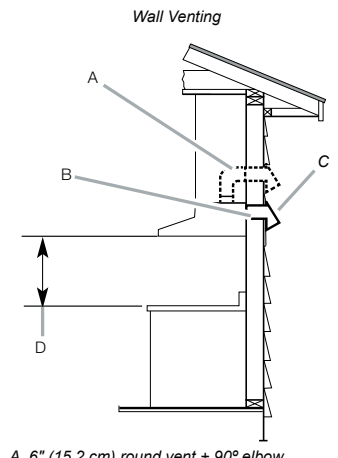

NK36N7000US

SAMSUNG

36" Range Hood

Venting Methods