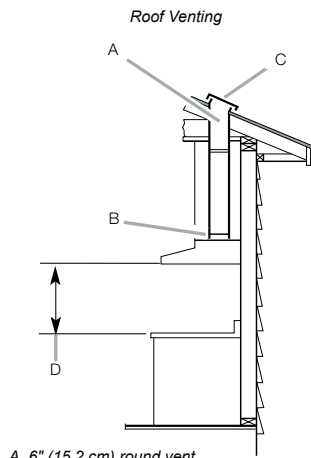

Convenience

- LED Lighting

ADA Compliant

NK36N7000US

SAMSUNG

36" Range Hood

Venting Methods

Dimensions and Clearance

Warranty

One (1) Year All Parts and Labor

Product Dimensions & Weight (WxHxD)

Outside (Max) Hood Dimensions:

36" x 9³/₄" x 19³/₄"

Weight: 38.6 lbs

Shipping Dimensions & Weight (WxHxD)

Dimensions: