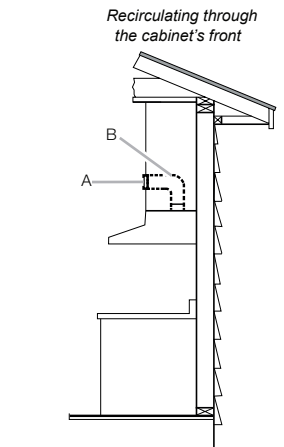

Convenience

- LED Lighting

ADA Compliant

NK36N7000US

SAMSUNG

36" Range Hood

Venting Methods

Dimensions and Clearance

Warranty

One (1) Year All Parts and Labor

Product Dimensions & Weight (WxHxD)

Outside (Max) Hood Dimensions:

36" x 9³/₄" x 19³/₄"

Weight: 38.6 lbs

Shipping Dimensions & Weight (WxHxD)

Dimensions: