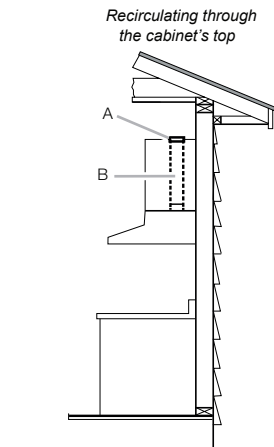

Convenience

- LED Lighting

ADA Compliant

NK36N7000US

SAMSUNG

36" Range Hood

Venting Methods

Dimensions and Clearance

Warranty

One (1) Year All Parts and Labor

Product Dimensions & Weight (WxHxD)

Outside (Max) Hood Dimensions:

36" x 9³/₄" x 19³/₄"

Weight: 38.6 lbs

Shipping Dimensions & Weight (WxHxD)

Dimensions: