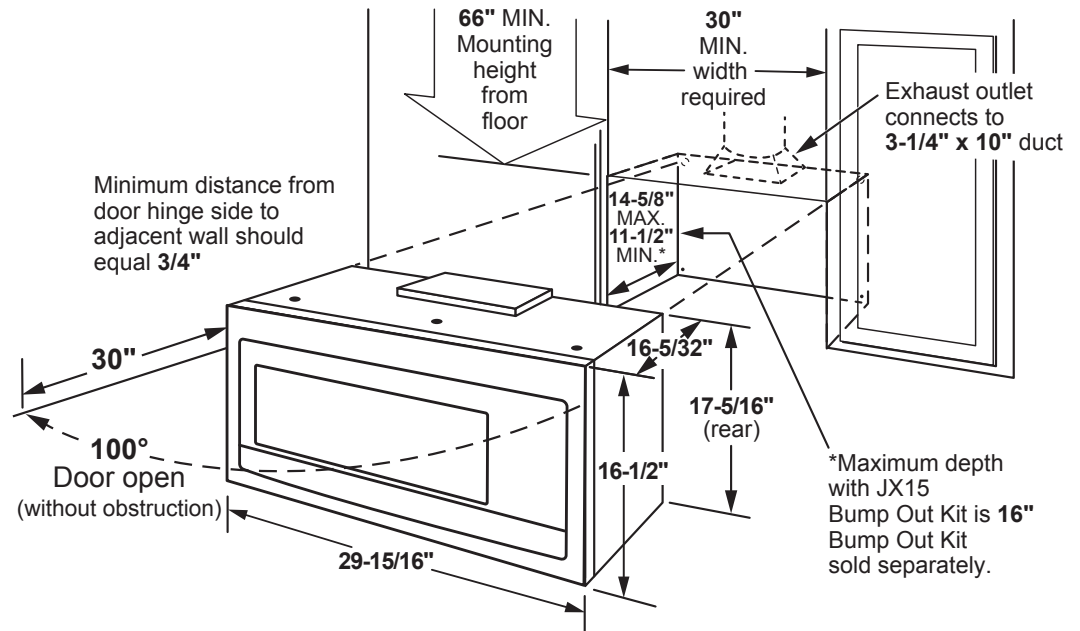

PVM9005SJ/EJ/BL/FM

GE Profile™ Series 2.1 cu. ft. Over-the-Range Sensor Microwave Oven

DIMENSIONS AND INSTALLATION INFORMATION (IN INCHES)

NOTE: Requires 120V grounded outlet. Electrical receptacle must be located in cabinet above microwave oven. No additional wiring, venting or cabinet rebuilding necessary in many cases. Complete detailed, easy-to-follow installation instructions and convenient full-size templates are packed with the Spacemaker microwave oven.

IMPORTANT INFORMATION: When installing the microwave oven over a range, allow minimum of 2" from bottom of microwave oven to top of range backguard to allow for removal of light covers.

VENTILATION OPTIONS: The microwave ovens are designed for adaptation to the following three types of ventilation:
-Outside exhaust (vertical – as shown)
-Outside exhaust (horizontal)
-Recirculating (non-vented ductless – see Filter Kit drawing)

INSTALLATION INFORMATION: This information is not intended to be used for installing unit described. Before installing, consult installation instructions packed with product/kit for current dimensional data.

For answers to your Monogram, GE Café™, GE Profile™ or GE Appliances product questions, visit our website at geappliances.com or call GE Answer Center® Service, 800.626.2000.

Listed by
Underwriters
Laboratories

Specification Revised 9/20