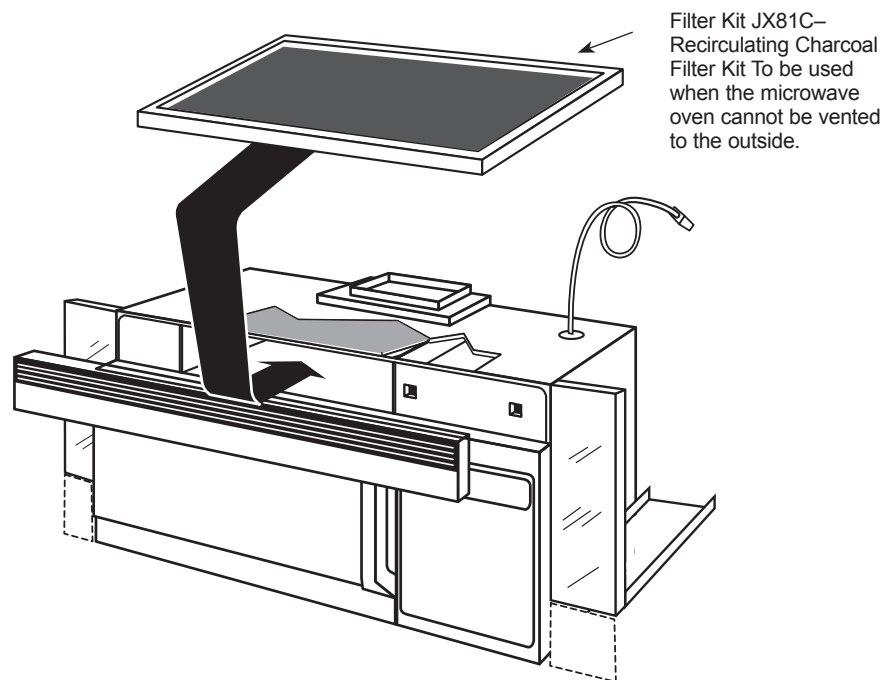

HOOD EXHAUST DUCT: Outside ventilation requires a HOOD EXHAUST DUCT. Read the following carefully.

EXHAUST CONNECTION: The hood exhaust has been designed to mate with a standard 3-1/4" x 10" rectangular duct. If a round duct is required, a rectangular-to-round transition adaptor must be used. Do not use less than a 6" diameter duct.

REAR EXHAUST: If a rear or horizontal exhaust is to be used, care should be taken to align exhaust with space between studs, or wall should be prepared at the time it is constructed by leaving enough space between the wall studs to accommodate exhaust.

MAXIMUM DUCT LENGTH: For satisfactory air movement, the total duct length of 3-1/4" x 10" rectangular or 6" diameter round duct should not exceed 140 equivalent feet.

ELBOWS, TRANSITIONS, WALL AND ROOF CAPS, etc., present additional resistance to airflow and are equivalent to a section of straight duct which is longer than their actual physical size. When calculating the total duct length, add the equivalent length of all transitions and adaptors plus the lengths of all straight duct sections. The chart below shows the approximate feet of equivalent length of some typical ducts.

DUCT	EQUIVALENT FEET
A. Rectangular-To-round Transition Adaptor	5 ft.
B. Wall Cap	40 ft.
C. 90° Elbow	10 ft.
D. 45° Elbow	5 ft.
E. 90° Elbow	25 ft.
F. 45° Elbow	5 ft.
G. Roof Cap	24 ft.

OPTIONAL ACCESSORIES (AVAILABLE AT ADDITIONAL COST)

For answers to your Monogram, GE Café™ Series, GE Profile™ Series or GE Appliances product questions, visit our website at geappliances.com or call GE Answer Center® Service, 800.626.2000.