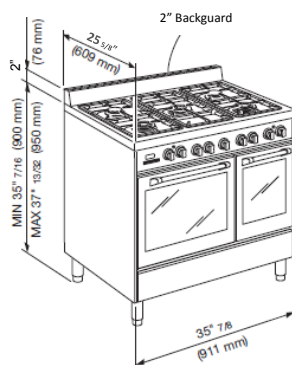

FEATURES

36" Double Oven Dual Fuel Range

- 304 Stainless steel
- **Stainless steel rounded oven handles**
- **Updated knob design**
- **Updated cast-iron grates**
- **Beveled oven doors**
- Updated cast-iron grates
- Electronic ignition
- Flame failure safety device
- 5 Sealed gas burners
- 2- European convection ovens with element
- EZ clean porcelain oven surface
- 4 Heavy Duty Racks
- Multi Function electronic programmable oven
- Digital clock and timer
- Full width storage compartment
- Adjustable Stainless steel legs
- **New in the Prestige Series**

Accessories:

- Broiler pan
- Cast iron wok ring
- LP kit included
- 3" Island trim - optional
- EZ Glide rolling rack - optional

36" Double Oven Dual Fuel Range

Specifications		
	Model Number	VPFSGE365D
General Features	Size	36"
	Type	Dual Fuel
	Clock and Timer	Yes
	Cast Iron Wok Ring	Yes
	Control Knobs	Chrome
	Bezel	SS
	Colors	Stainless Steel, White Burgundy, Matte Black
	Storage	Compartment
	Warming Drawer	No
	Liquid Propane (LP)	Kit Included
3" Island Trim Available	Optional	
Power Requirements	120/240 Volt 60Hz. 40 Amp	
Cook Top Features	Burners	5 Sealed
	Left Front	12,000 BTU
	Right Front	12,000 BTU
	Center	1,000 - 17,000 BTU
	Left Rear	8,000 BTU
	Right Rear	8,000 BTU
	Griddle	Optional
	Flame Failure Safety Device	Yes
Main Oven Features	Multi Function	Yes
	Oven Capacity (Cu Ft.)	2.4
	Convection Fan	European
	Closed Door Broil	Yes
	Broiler	Yes
	Broiler Power	2,000 W
	Oven Power	2,400 W
	Convection Element	2,450 W
Racks	2	
Broiler Pan	Yes	
Second Oven Features	Multi Function	Yes
	Second Oven Cap. (Cu Ft.)	1.5
	Convection Fan	European
	Closed Door Broil	Yes
	Broiler	Yes
	Broiler Power	1,450 W
	Oven Power	1,500 W
	Convection Heater	2,450 W
Racks	2	
Broiler Pan & Grill Pan	Yes	
Dimensions	Width (in)	35 7/8"
	Height (in) w/o Backguard	35 3/8" - 37 1/4"
	Height (in) of Backguard	2 or 8"
	Depth (in)	24"
	Depth (in) with Backguard	25 5/8"
Weight (lbs.)	275	