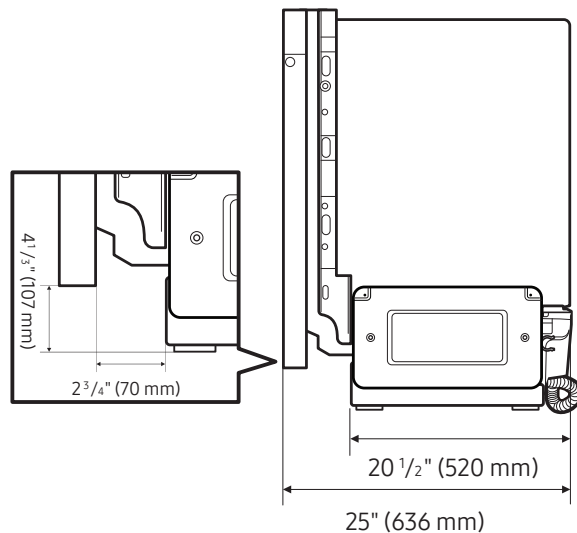

For the front door of the dishwasher to be flush with the leading edge of the counter top, the counter top must be at least 25 inches deep.

Dimensions

Product Dimensions & Weight (WxHxD)

Dimensions: 23⁷/₈" x 33⁷/₈" x 25"

Weight: 84 lbs (89 lbs White Glass)

Shipping Dimensions & Weight (WxHxD)

Dimensions: 26" x 34⁷/₈" x 29³/₄"

Weight: 91 lbs (95 lbs White Glass)

Warranty

One (1) Year Parts and Labor

Five (5) Years, Printed Circuit Board, Racking and Stainless Steel Door Liner & Tub for Leakage (Parts Only)

Dimensions

Front View

Side View

You must arrange the water supply line, power cable and drain hose in the space behind the dishwasher.