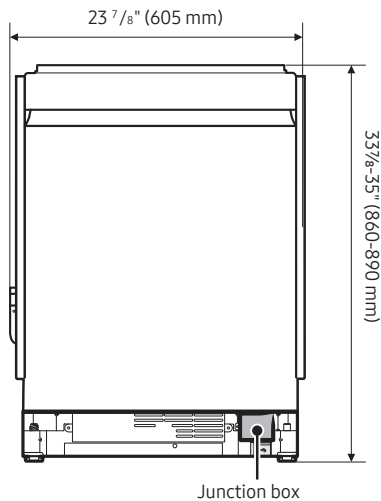

For the front door of the dishwasher to be flush with the leading edge of the counter top, the counter top must be at least 25 inches deep.

Dimensions

Product Dimensions & Weight (WxHxD)

Dimensions: 23⁷/₈" x 33⁷/₈" x 25"

Weight: 84 lbs (89 lbs White Glass)

Shipping Dimensions & Weight (WxHxD)

Dimensions: 26" x 34⁷/₈" x 29³/₄"

Weight: 91 lbs (95 lbs White Glass)

Warranty

One (1) Year Parts and Labor

Five (5) Years, Printed Circuit Board, Racking and Stainless Steel Door Liner & Tub for Leakage (Parts Only)

Dimensions

Front View

Side View

You must arrange the water supply line, power cable and drain hose in the space behind the dishwasher.