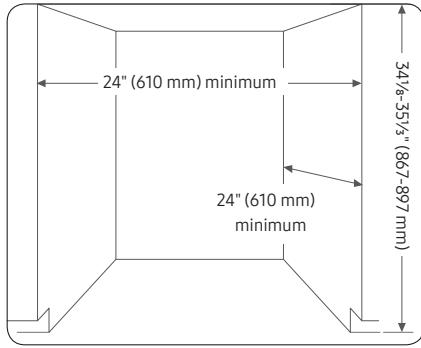

DW80CG5451

SAMSUNG

Smart 46 dBA Dishwasher with StormWash™

Installation Specifications

NOTE

This dishwasher is designed to be enclosed on the top and on both sides by a standard residential kitchen cabinet unit.

The installation cabinet must be clean and free of any obstructions.

The cabinet must be at least 24 inches wide, 24 inches deep, and 34 1/8 inches high.

For the front door of the dishwasher to be flush with the leading edge of the counter top, the counter top must be at least 25 inches deep.

Dimensions

Product Dimensions & Weight (WxHxD)

Dimensions: 23⁷/₈" x 33⁷/₈" x 27⁵/₁₆"

Weight: 84 lbs

Shipping Dimensions & Weight (WxHxD)

Dimensions: 26" x 34⁷/₈" x 29³/₄"

Weight: 91 lbs

Warranty

One (1) Year Parts and Labor

Five (5) Years, Printed Circuit Board, Racking and Stainless Door Liner & Tub for Leakage (Parts Only)

UPC

Color	Model #	UPC Code
Fingerprint Resistant Stainless Steel	DW80CG5451SR	887276763866
Fingerprint Resistant Matte Black Steel	DW80CG5451MT	887276761473