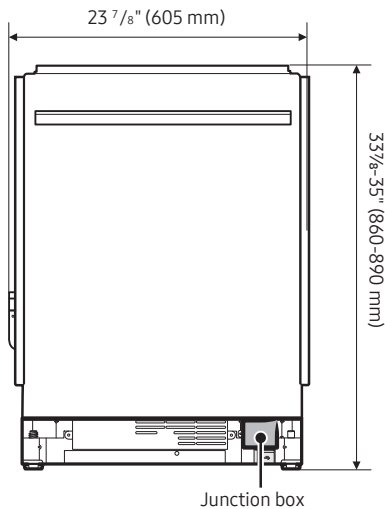

### Dimensions

#### Product Dimensions & Weight (WxHxD)

Dimensions: 23<sup>7</sup>/<sub>8</sub>" x 33<sup>7</sup>/<sub>8</sub>" x 27<sup>5</sup>/<sub>16</sub>"

Weight: 84 lbs

#### Shipping Dimensions & Weight (WxHxD)

Dimensions: 26" x 34<sup>7</sup>/<sub>8</sub>" x 29<sup>3</sup>/<sub>4</sub>"

Weight: 91 lbs

### Dimensions

Front View

Side View

You must arrange the water supply line, power cable and drain hose in the space behind the dishwasher.