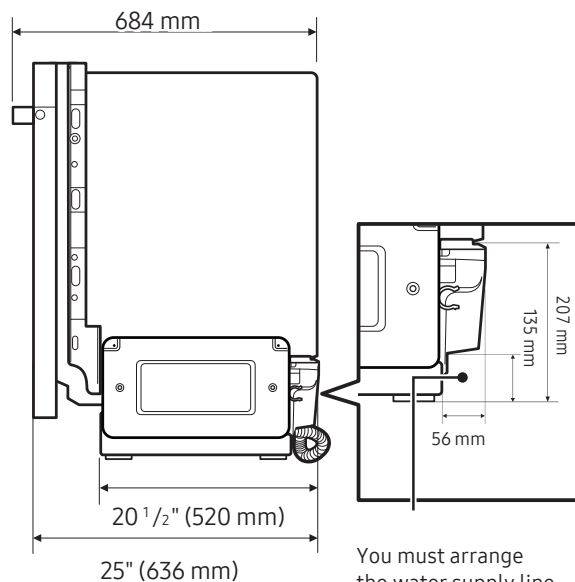

### Dimensions

#### Product Dimensions & Weight (WxHxD)

Dimensions: 23<sup>7</sup>/<sub>8</sub>" x 33<sup>7</sup>/<sub>8</sub>" x 27<sup>5</sup>/<sub>16</sub>"

Weight: 84 lbs

#### Shipping Dimensions & Weight (WxHxD)

Dimensions: 26" x 34<sup>7</sup>/<sub>8</sub>" x 29<sup>3</sup>/<sub>4</sub>"

Weight: 91 lbs

### Dimensions

Front View

Side View

You must arrange the water supply line, power cable and drain hose in the space behind the dishwasher.