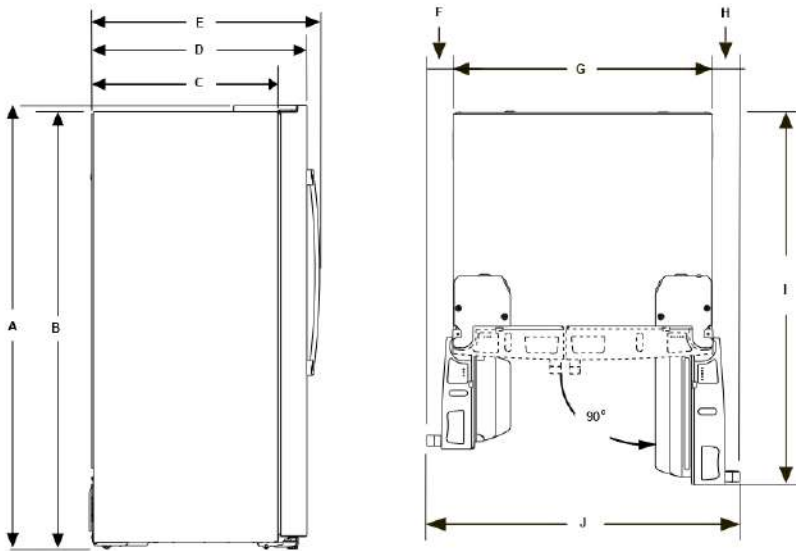

GSS28P

GE® 27.7 Cu. Ft. Side-By-Side Refrigerator with LED Light Walls and Extra Tall Dispenser

Dimensions and Installation Information (inches)

Product Dimensions	Inches
Height to top of hinge and door (A)	69-15/16
Height to top of case (B)	68-15/16
Case depth without doors, without handles (C)	29-7/16
Depth with doors, without handles (D)	34
Overall depth with doors and handles (E)	36
Clearance from side of case to adjacent wall with freezer door open 90° (F)	3-11/16
Overall case width (G)	35-3/4
Clearance from side of case to adjacent wall with fresh food door open 90° (H)	3-3/4
Total depth with fresh food door open 90° (I)	51-1/4
Width with doors open 90°, including handles (J)	43-1/8

Total Product Dimensions (WxHxD)
35-3/4" x 69-15/16" x 36"

Air Clearances	Inches
Each side	1/8
Top	1
Back	2

Water hook-ups fit in back air clearance when calculating installation depth.

Allow additional space for any necessary leveling adjustments.

GE® 27.7 Cu. Ft. Side-By-Side Refrigerator with LED Light Walls and Extra Tall Dispenser

Features and Benefits

LED Light Walls - Two, bright LED light walls help illuminate every corner of your fridge and freezer, allowing you to see everything and find it fast.