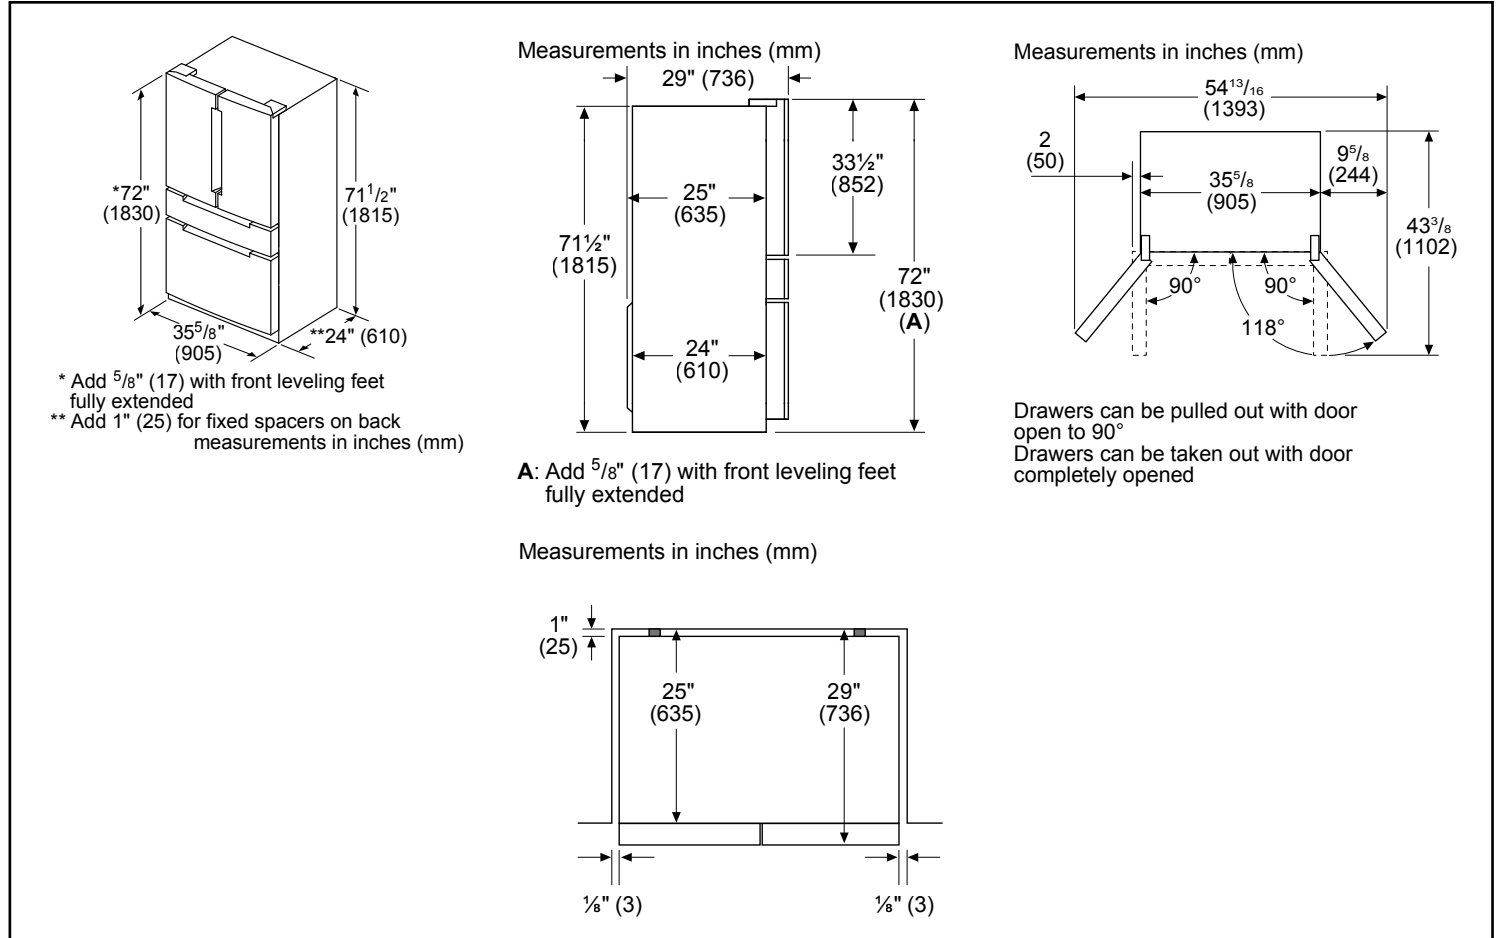

36" Counter-Depth 4-Door Refrigerator

800 Series – Refreshment Center – Glass over Stainless Steel B36CL81ENW

BOSCH

Invented for life

Installation Details

Accessories: To purchase Bosch accessories, cleaners & parts please visit www.bosch-home.com/us/store or call 1-800-944-2904 (Mon to Fri 5 am to 6 pm PST, Sat 6 am to 3 pm PST).

Notes: All height, width and depth dimensions are shown in inches. BSH reserves the absolute and unrestricted right to change product materials and specifications, at any time, without notice. Consult the product's installation instructions for final dimensional data and other details prior to making cutout.

Warranties: Please see Use & Care manual or Bosch website for statement of limited warranty.

For more information on our entire line of products, go to www.bosch-home.com/us or call 1-800-944-2904

© BSH Home Appliances Corporation. All rights reserved. Bosch is a registered trademark of Robert Bosch GmbH.