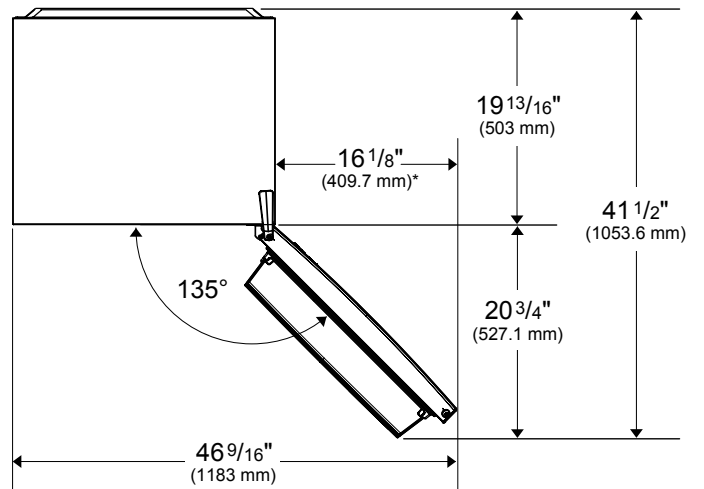

| DIMENSIONS & WEIGHT | |
|--------------------------|---|
| Product (H x W x D) (in) | 71 ⁹ / ₁₆ x 23 ¹ / ₄ x 21 ⁵ / ₈ |
| Height with Doors | 71 ⁹ / ₁₆ |
| Height of Cabinet | 71 ¹ / ₂ |
| Depth With Handles | *** |
| Depth Without Handles | 21 ⁵ / ₈ |
| Depth Without Doors | 19 ¹³ / ₁₆ |
| Carton (H x W x D) (in) | 74 ¹ / ₂ x 23 ¹ / ₂ x 23 ¹ / ₂ |
| Product Weight (lbs) | 168 |
| Shipping Weight (lbs) | 176 |

*** Dimension will vary based on panel thickness and door handle design

BBBF2410IM2

24" Built-In Bottom Freezer Refrigerator, Panel Ready

*Dimension may vary based on panel thickness and door handle design