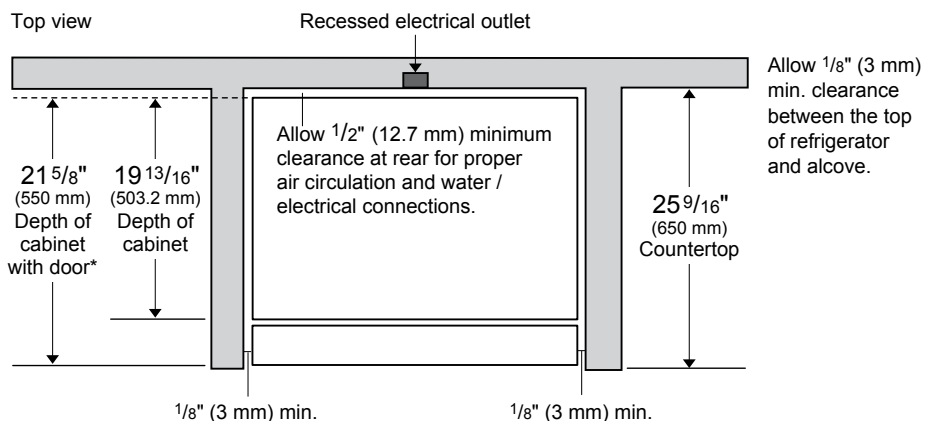

Custom Panels

*Dimension may vary based on panel thickness and door handle design