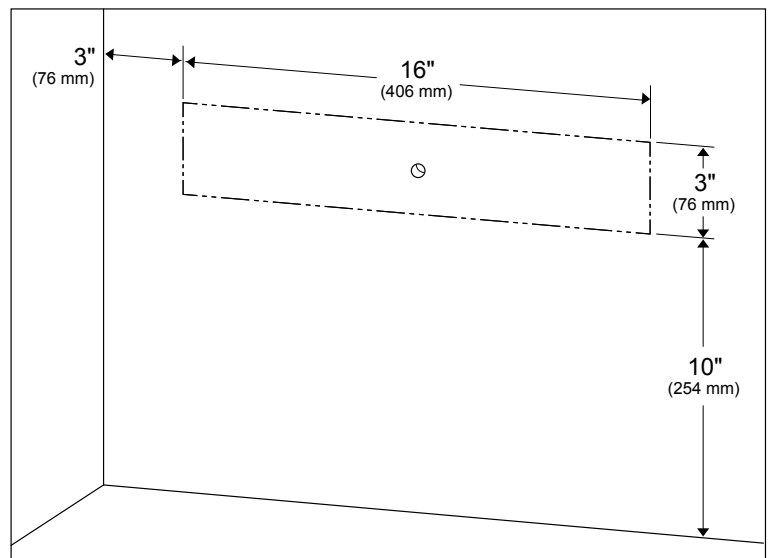

| DIMENSIONS & WEIGHT | |
|--------------------------|---|
| Product (H x W x D) (in) | 71 ⁹ / ₁₆ x 23 ¹ / ₄ x 21 ⁵ / ₈ |
| Height with Doors | 71 ⁹ / ₁₆ |
| Height of Cabinet | 71 ¹ / ₂ |
| Depth With Handles | *** |
| Depth Without Handles | 21 ⁵ / ₈ |
| Depth Without Doors | 19 ¹³ / ₁₆ |
| Carton (H x W x D) (in) | 74 ¹ / ₂ x 23 ¹ / ₂ x 23 ¹ / ₂ |
| Product Weight (lbs) | 168 |
| Shipping Weight (lbs) | 176 |

- *With leveling feet fully extended
- **Add 1 13/16" (46 mm) for spacers on back
- ***Dimension varies based on panel thickness and door handle design

Custom Panels

*Dimension may vary based on panel thickness and door handle design

BBBF2410IM2

24" Built-In Bottom Freezer Refrigerator, Panel Ready

Cabinet Installation

Electrical Location

Water Location

NOTE TO THE INSTALLER: All height, width, and depth dimensions are shown in inches (as well as metric). Beko U.S., Inc. reserves the absolute and unrestricted right to change product materials and specifications, at any time, without notice. Please visit our website, www.BekoAppliances.com, or call 888.352.2356 to verify the latest specifications with final dimensional data and other details prior to installation and making a cutout. Applicable product limited warranty information may be found in accompanying product materials, or you may contact your account manager for further details. Proper installation is the responsibility of the installer. Product failure due to improper installation is not covered under the Limited Warranty.