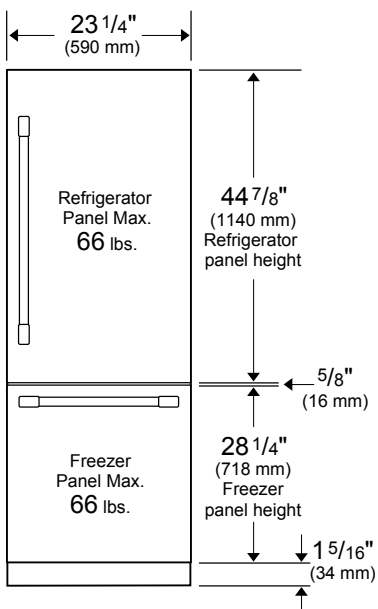

| DIMENSIONS & WEIGHT | |
|--------------------------|---|
| Product (H x W x D) (in) | 71 ⁹ / ₁₆ x 23 ¹ / ₄ x 21 ⁵ / ₈ |
| Height with Doors | 71 ⁹ / ₁₆ |
| Height of Cabinet | 71 ¹ / ₂ |
| Depth With Handles | *** |
| Depth Without Handles | 21 ⁵ / ₈ |
| Depth Without Doors | 19 ¹³ / ₁₆ |
| Carton (H x W x D) (in) | 74 ¹ / ₂ x 23 ¹ / ₂ x 23 ¹ / ₂ |
| Product Weight (lbs) | 168 |
| Shipping Weight (lbs) | 176 |

*** Dimension will vary based on panel thickness and door handle design

BBBF2410IM2

24" Built-In Bottom Freezer Refrigerator, Panel Ready

*Dimension may vary based on panel thickness and door handle design

- *With leveling feet fully extended
- **Add 1 13/16" (46 mm) for spacers on back
- ***Dimension varies based on panel thickness and door handle design

Custom Panels

*Dimension may vary based on panel thickness and door handle design