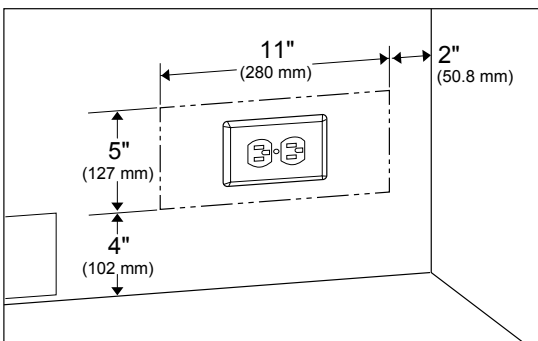

| DIMENSIONS & WEIGHT | |
|--------------------------|---|
| Product (H x W x D) (in) | 71 ⁹ / ₁₆ x 23 ¹ / ₄ x 21 ⁵ / ₈ |
| Height with Doors | 71 ⁹ / ₁₆ |
| Height of Cabinet | 71 ¹ / ₂ |
| Depth With Handles | *** |
| Depth Without Handles | 21 ⁵ / ₈ |
| Depth Without Doors | 19 ¹³ / ₁₆ |
| Carton (H x W x D) (in) | 74 ¹ / ₂ x 23 ¹ / ₂ x 23 ¹ / ₂ |
| Product Weight (lbs) | 168 |
| Shipping Weight (lbs) | 176 |

- *With leveling feet fully extended
- **Add 1 13/16" (46 mm) for spacers on back
- ***Dimension varies based on panel thickness and door handle design

Custom Panels

*Dimension may vary based on panel thickness and door handle design

BBBF2410IM2

24" Built-In Bottom Freezer Refrigerator, Panel Ready

Cabinet Installation

Electrical Location

Water Location

NOTE TO THE INSTALLER: All height, width, and depth dimensions are shown in inches (as well as metric). Beko U.S., Inc. reserves the absolute and unrestricted right to change product materials and specifications, at any time, without notice. Please visit our website, www.BekoAppliances.com, or call 888.352.2356 to verify the latest specifications with final dimensional data and other details prior to installation and making a cutout. Applicable product limited warranty information may be found in accompanying product materials, or you may contact your account manager for further details. Proper installation is the responsibility of the installer. Product failure due to improper installation is not covered under the Limited Warranty.