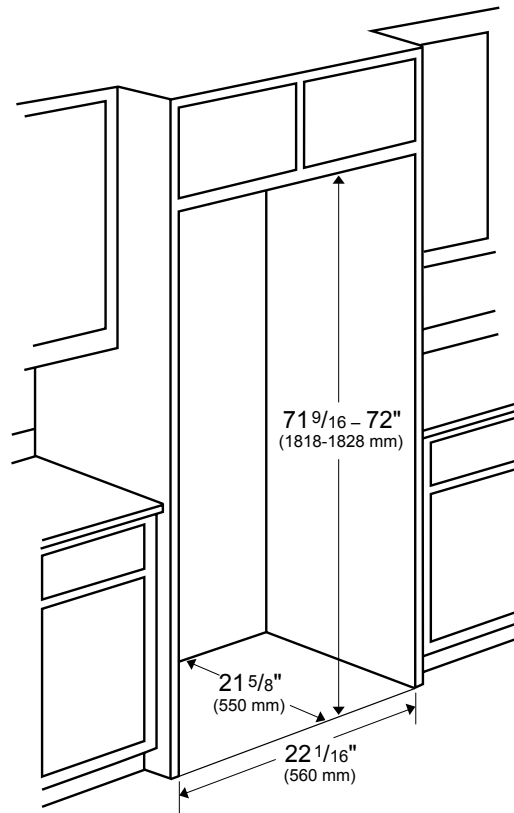

BBBF2410IM2

24" Built-In Bottom Freezer Refrigerator, Panel Ready

Cabinet Installation