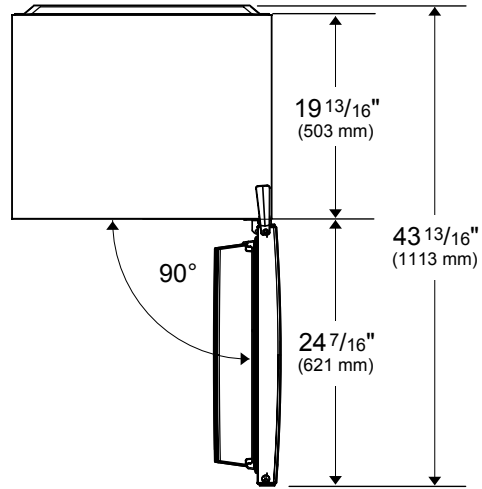

| DIMENSIONS & WEIGHT | |
|--------------------------|---|
| Product (H x W x D) (in) | 71 ⁹ / ₁₆ x 23 ¹ / ₄ x 21 ⁵ / ₈ |
| Height with Doors | 71 ⁹ / ₁₆ |
| Height of Cabinet | 71 ¹ / ₂ |
| Depth With Handles | *** |
| Depth Without Handles | 21 ⁵ / ₈ |
| Depth Without Doors | 19 ¹³ / ₁₆ |
| Carton (H x W x D) (in) | 74 ¹ / ₂ x 23 ¹ / ₂ x 23 ¹ / ₂ |
| Product Weight (lbs) | 168 |
| Shipping Weight (lbs) | 176 |

*** Dimension will vary based on panel thickness and door handle design

BBBF2410IM2

24" Built-In Bottom Freezer Refrigerator, Panel Ready

*Dimension may vary based on panel thickness and door handle design