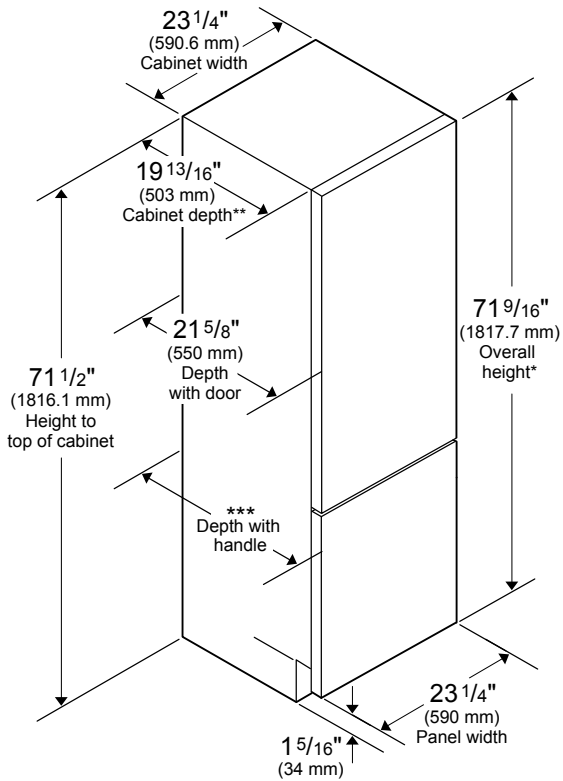

| DIMENSIONS & WEIGHT | |
|--------------------------|---|
| Product (H x W x D) (in) | 71 ⁹ / ₁₆ x 23 ¹ / ₄ x 21 ⁵ / ₈ |
| Height with Doors | 71 ⁹ / ₁₆ |
| Height of Cabinet | 71 ¹ / ₂ |
| Depth With Handles | *** |
| Depth Without Handles | 21 ⁵ / ₈ |
| Depth Without Doors | 19 ¹³ / ₁₆ |
| Carton (H x W x D) (in) | 74 ¹ / ₂ x 23 ¹ / ₂ x 23 ¹ / ₂ |
| Product Weight (lbs) | 168 |
| Shipping Weight (lbs) | 176 |

*** Dimension will vary based on panel thickness and door handle design

BBBF2410IM2

24" Built-In Bottom Freezer Refrigerator, Panel Ready

*Dimension may vary based on panel thickness and door handle design

- *With leveling feet fully extended
- **Add 1 13/16" (46 mm) for spacers on back
- ***Dimension varies based on panel thickness and door handle design

Custom Panels

*Dimension may vary based on panel thickness and door handle design