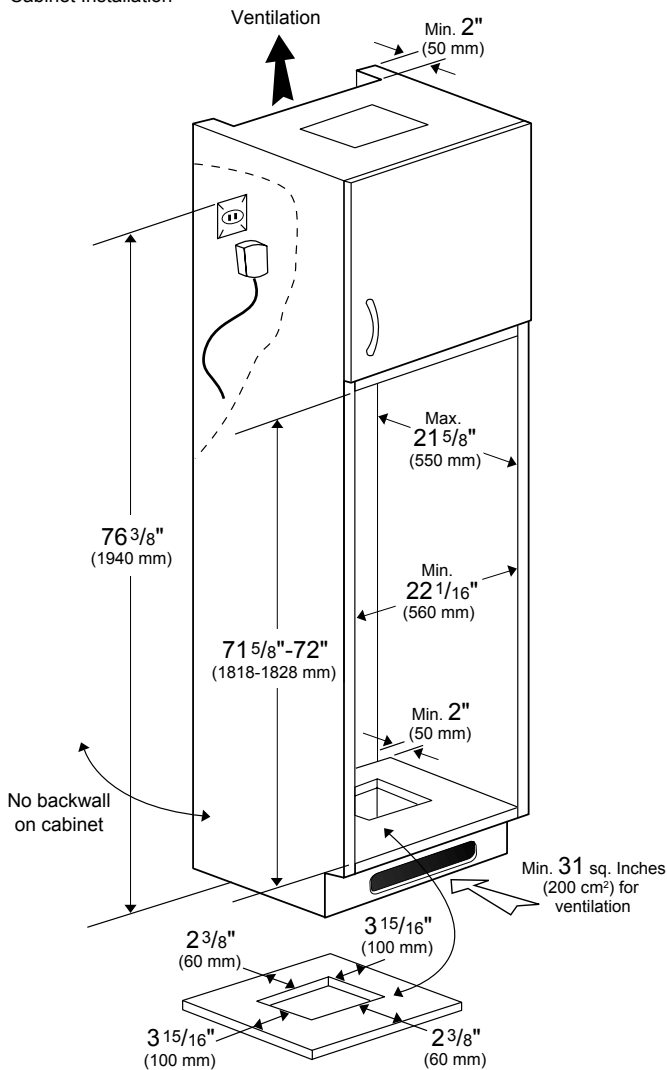

BBBF2410IM2

24" Built-In Bottom Freezer Refrigerator, Panel Ready

Cabinet Installation