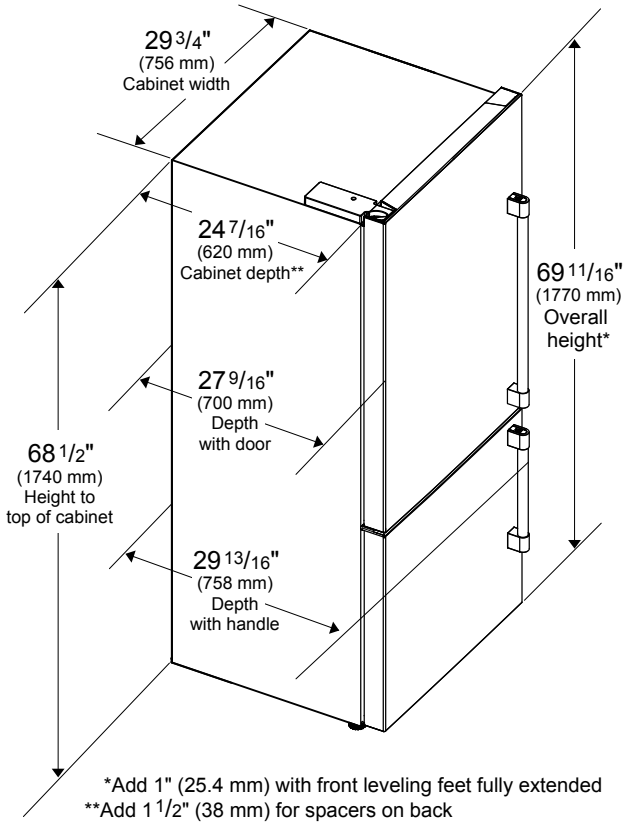

BFBF30216SSIML

30" Counter-Depth Bottom Freezer Refrigerator with Ice Maker, Left Hinge