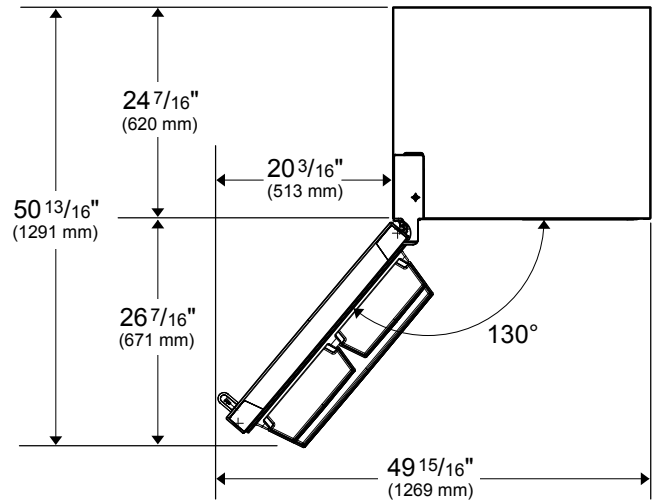

BFBF30216SSIML

30" Counter-Depth Bottom Freezer Refrigerator with Ice Maker, Left Hinge