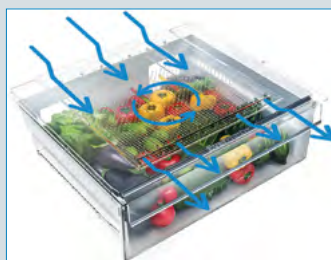

### CAPACITY

Total Net Volume	16.07 cu. ft.
Fresh Food Net Volume	10.89 cu. ft.
Freezer Net Volume	5.18 cu. ft.

Also Available:

BFBF30216SSIM - Right Hinge

BFBF30216SSL - Without Ice Maker

CEE Tier 1

### HARVESTFRESH™

Proprietary 3-color light technology simulates the 24-hour cycle of the sun. By mimicking a full day of sunshine, produce has been proven to retain its vitamins and minerals for up to five days longer than ordinary refrigerators.