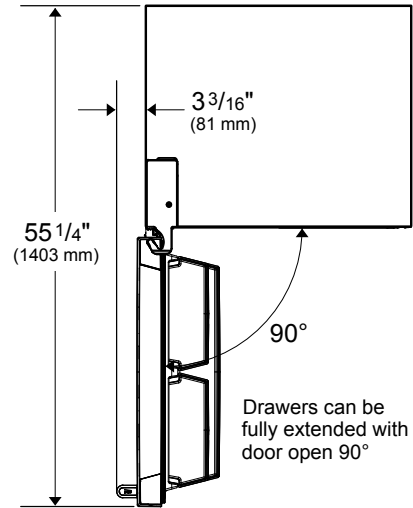

BFBF30216SSIML

30" Counter-Depth Bottom Freezer Refrigerator with Ice Maker, Left Hinge