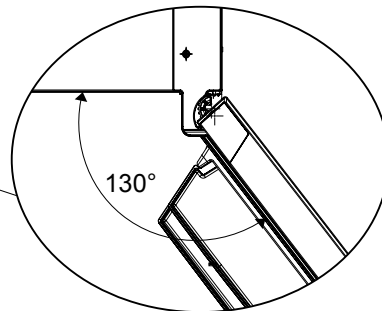

### Water Location (Models with Ice Maker)

## 30" Counter-Depth Bottom Freezer Refrigerator with Ice Maker, Left Hinge

Top view

Allow 2" (50 mm) min. clearance between the top of refrigerator and alcove.

NOTE TO THE INSTALLER: All height, width, and depth dimensions are shown in inches (as well as metric). Beko U.S., Inc. reserves the absolute and unrestricted right to change product materials and specifications, at any time, without notice. Please visit our website, [www.BekoAppliances.com](http://www.BekoAppliances.com), or call 888.352.2356 to verify the latest specifications with final dimensional data and other details prior to installation and making a cutout. Applicable product limited warranty information may be found in accompanying product materials, or you may contact your account manager for further details. Proper installation is the responsibility of the installer. Product failure due to improper installation is not covered under the Limited Warranty.