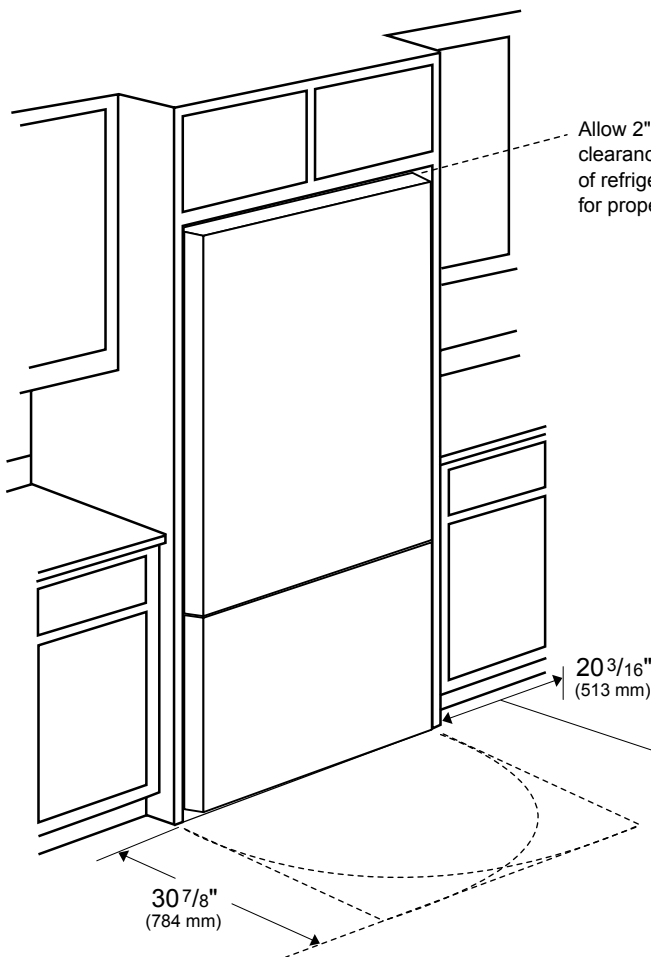

### Electrical Location

## 30" Counter-Depth Bottom Freezer Refrigerator with Ice Maker, Left Hinge

Top view

Allow 2" (50 mm) min. clearance between the top of refrigerator and alcove.

NOTE TO THE INSTALLER: All height, width, and depth dimensions are shown in inches (as well as metric). Beko U.S., Inc. reserves the absolute and unrestricted right to change product materials and specifications, at any time, without notice. Please visit our website, [www.BekoAppliances.com](http://www.BekoAppliances.com), or call 888.352.2356 to verify the latest specifications with final dimensional data and other details prior to installation and making a cutout. Applicable product limited warranty information may be found in accompanying product materials, or you may contact your account manager for further details. Proper installation is the responsibility of the installer. Product failure due to improper installation is not covered under the Limited Warranty.