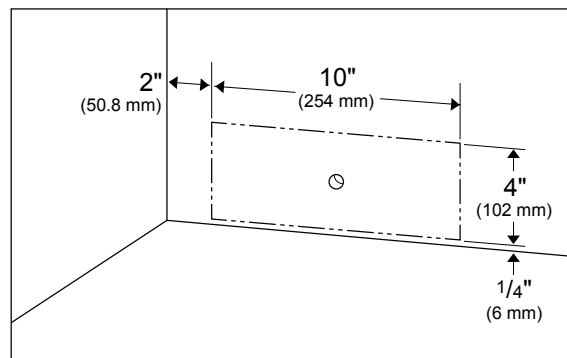

Water Location (Models with Ice Maker)