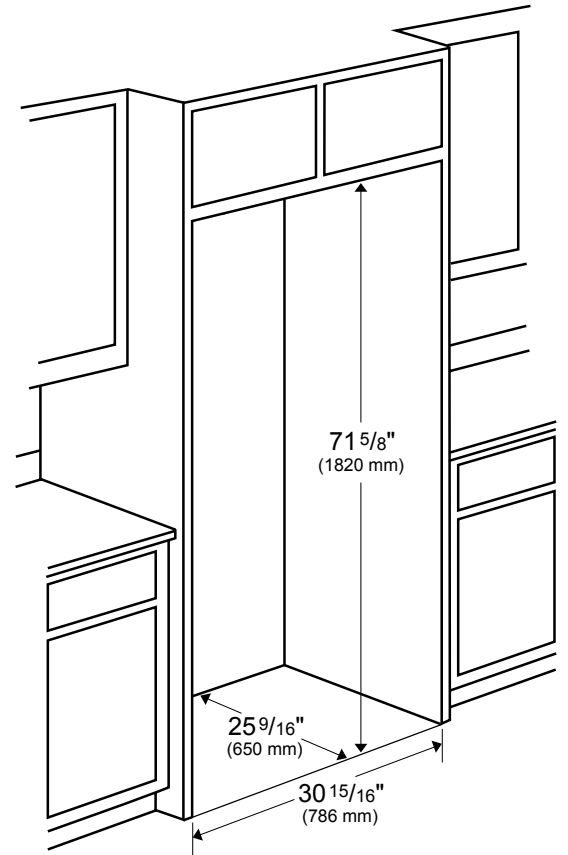

DIMENSIONS & WEIGHT	
Product (H x W x D) (in)	69 <sup>11</sup> / <sub>16</sub> x 29 <sup>3</sup> / <sub>4</sub> x 29 <sup>13</sup> / <sub>16</sub>
Height With Hinge Cap	69 <sup>11</sup> / <sub>16</sub>
Height Without Hinge Cap	68 <sup>1</sup> / <sub>2</sub>
Depth With Handles	29 <sup>13</sup> / <sub>16</sub>
Depth Without Handles	27 <sup>9</sup> / <sub>16</sub>
Depth Without Doors	24 <sup>7</sup> / <sub>16</sub>
Carton (H x W x D) (in)	73 x 32 x 30 <sup>1</sup> / <sub>2</sub>
Product Weight (lbs)	208
Shipping Weight (lbs)	233

### Electrical Location

## 30" Counter-Depth Bottom Freezer Refrigerator with Ice Maker, Left Hinge

Top view

Allow 2" (50 mm) min. clearance between the top of refrigerator and alcove.

NOTE TO THE INSTALLER: All height, width, and depth dimensions are shown in inches (as well as metric). Beko U.S., Inc. reserves the absolute and unrestricted right to change product materials and specifications, at any time, without notice. Please visit our website, [www.BekoAppliances.com](http://www.BekoAppliances.com), or call 888.352.2356 to verify the latest specifications with final dimensional data and other details prior to installation and making a cutout. Applicable product limited warranty information may be found in accompanying product materials, or you may contact your account manager for further details. Proper installation is the responsibility of the installer. Product failure due to improper installation is not covered under the Limited Warranty.