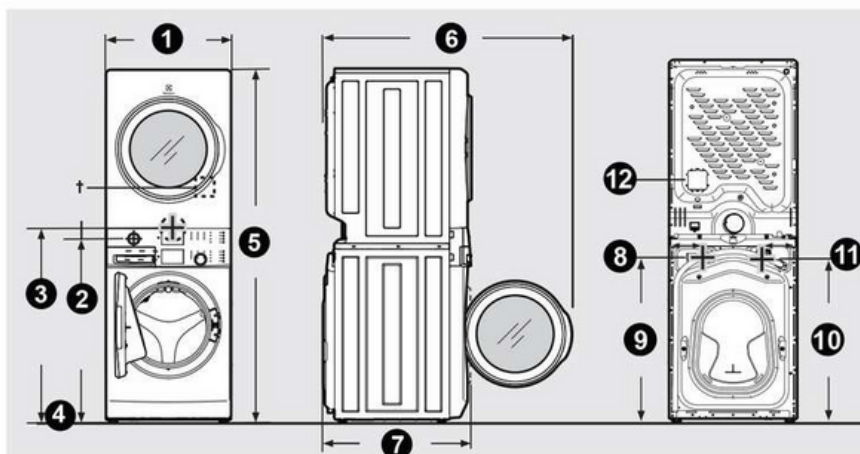

Installation Diagram

Laundry Center Dimensions

¹ Dryer electrical supply on rear of unit.

NOTE

- Allow minimum 36" of depth space for proper installation with 90° quick turn elbow for venting.
- Connection of water inlet hose on steam laundry center adds 3/4 in. (2 cm) to installation depth.
- Power supply cord length on washer approximately 60 inches (152.5 cm).
- Drain hose length on washer approximately 59 inches (150 cm).
- Power supply cord length on gas laundry center or electric Canadian laundry center approximately 60 inches (152.5 cm).

Laundry Center Dimensions	
1. Unit width	27" (69 cm)
2. Height to gas supply pipe on rear of gas unit	39.7" (101 cm)
3. Centerline height for rear vent	41.8" (106 cm)
4. Floor line	--
5. Unit height	76.3" (194 cm)
6. Door clearance	53.9" (137 cm)
7. Unit depth	31.9" (81 cm)
8. Width distance to water connections	7.8" (20 cm)
9. Height to water connections	35.7" (91 cm)
10. Height to washer power connections	35.5" (91 cm)
11. Width distance to washer power connections	7.1" (18 cm)
12. Height to dryer electrical supply	48" (122 cm)