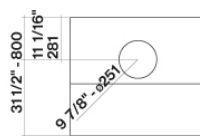

ZEUS OUTDOOR

Version

FOZEU36W12OS Wall - 36" (90 cm) - 1200 CFM

Collection

Outdoor

EAN code

8034122363011

Photograph is for information purposes only
May not correspond to the selected version

FEATURES

LED lighting

Optional Chimney

Professional Baffle Filters

Knob control

OPTIONAL ACCESSORIES

KCPHN.001#IF

Zeus Outdoor Stainless steel Chimney 36"

TECHNICAL FEATURES

Installation type

Wall

Dimensions

36 / 90 cm

Finish

Scotch brite stainless steel (AISI 304)

Motor

600 CFM

Type of control

Mechanical control

Lighting

LED Strip (3000K)

PACKAGING:WEIGHTS AND VOLUMES

Gross weight

98 lbs

Net weight

83 lbs

Volumes

25 ft³

Packaging size

Length

41 in

Height

36 in

Depth

30 in

CONSUMPTION AND CONNECTION FEATURES

Maximum consumption

680 W

Lateral view

Top view

Optional chimney