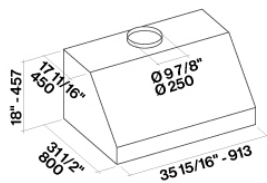

Lateral view