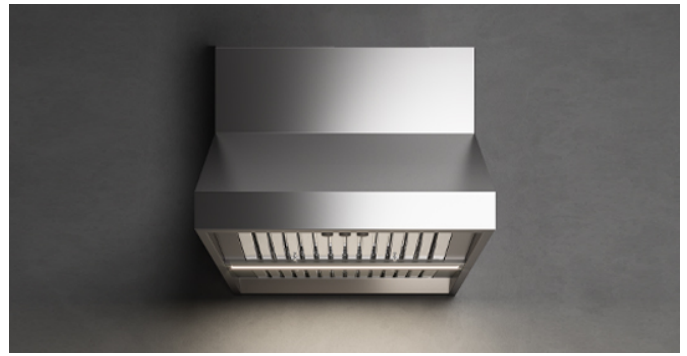

ZEUS OUTDOOR

Version

FOZEU36W12OS Wall - 36" (90 cm) - 1200 CFM

Collection

Outdoor

EAN code

8034122363011

Photograph is for information purposes only
May not correspond to the selected version

FEATURES

LED lighting

Optional Chimney

Professional Baffle Filters

Knob control

OPTIONAL ACCESSORIES

KCPHN.001#IF

Zeus Outdoor Stainless steel Chimney 36"

TECHNICAL FEATURES

Installation type

Wall

Dimensions

36 / 90 cm

Finish

Scotch brite stainless steel (AISI 304)

Motor

600 CFM

Type of control

Mechanical control

Lighting

LED Strip (3000K)

PACKAGING:WEIGHTS AND VOLUMES

Gross weight

98 lbs

Net weight

83 lbs

Volumes

25 ft³

Packaging size

Length

41 in

Height

36 in

Depth

30 in

CONSUMPTION AND CONNECTION FEATURES

Maximum consumption

680 W

Lateral view

Top view