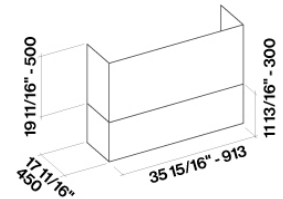

### Dimensions

36 / 90 cm

### Packaging size

Length

41 in

Height

36 in

Depth

30 in

### Maximum consumption

680 W

Lateral view

Top view

Optional chimney