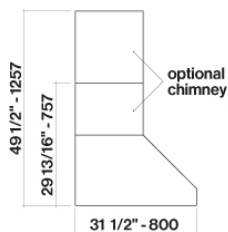

Lateral view